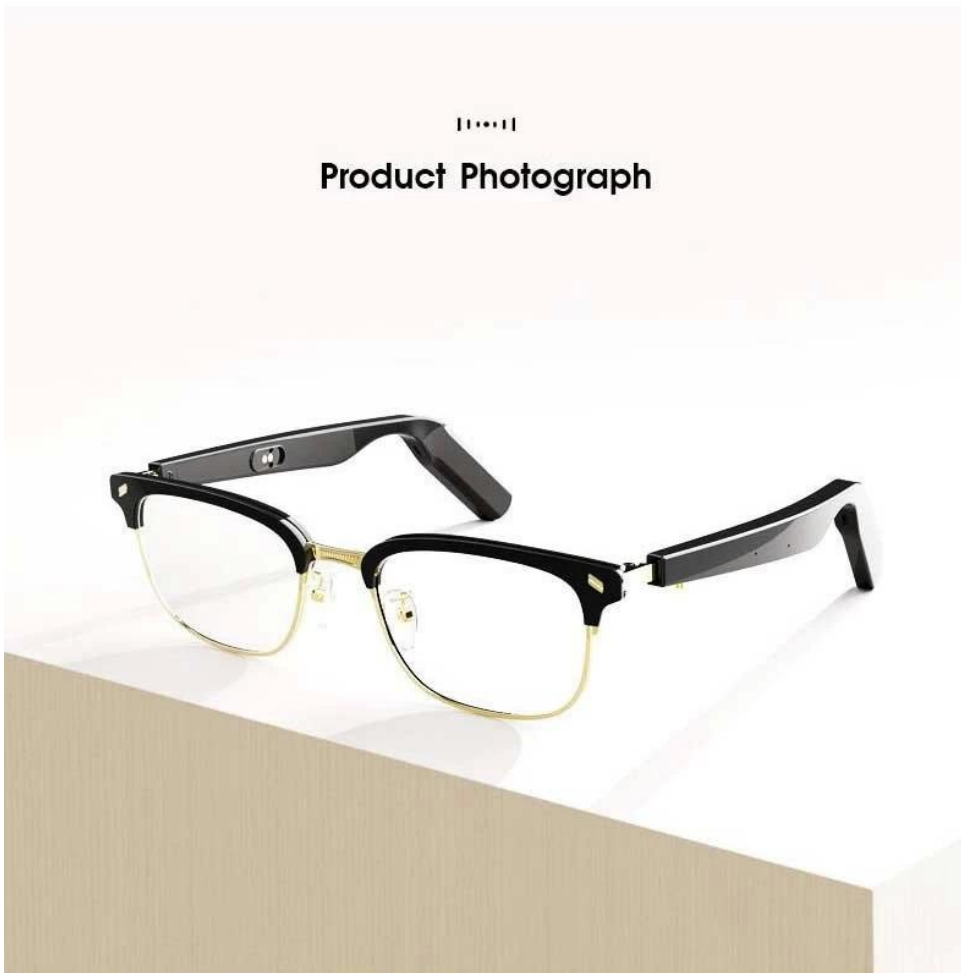

Product Photograph