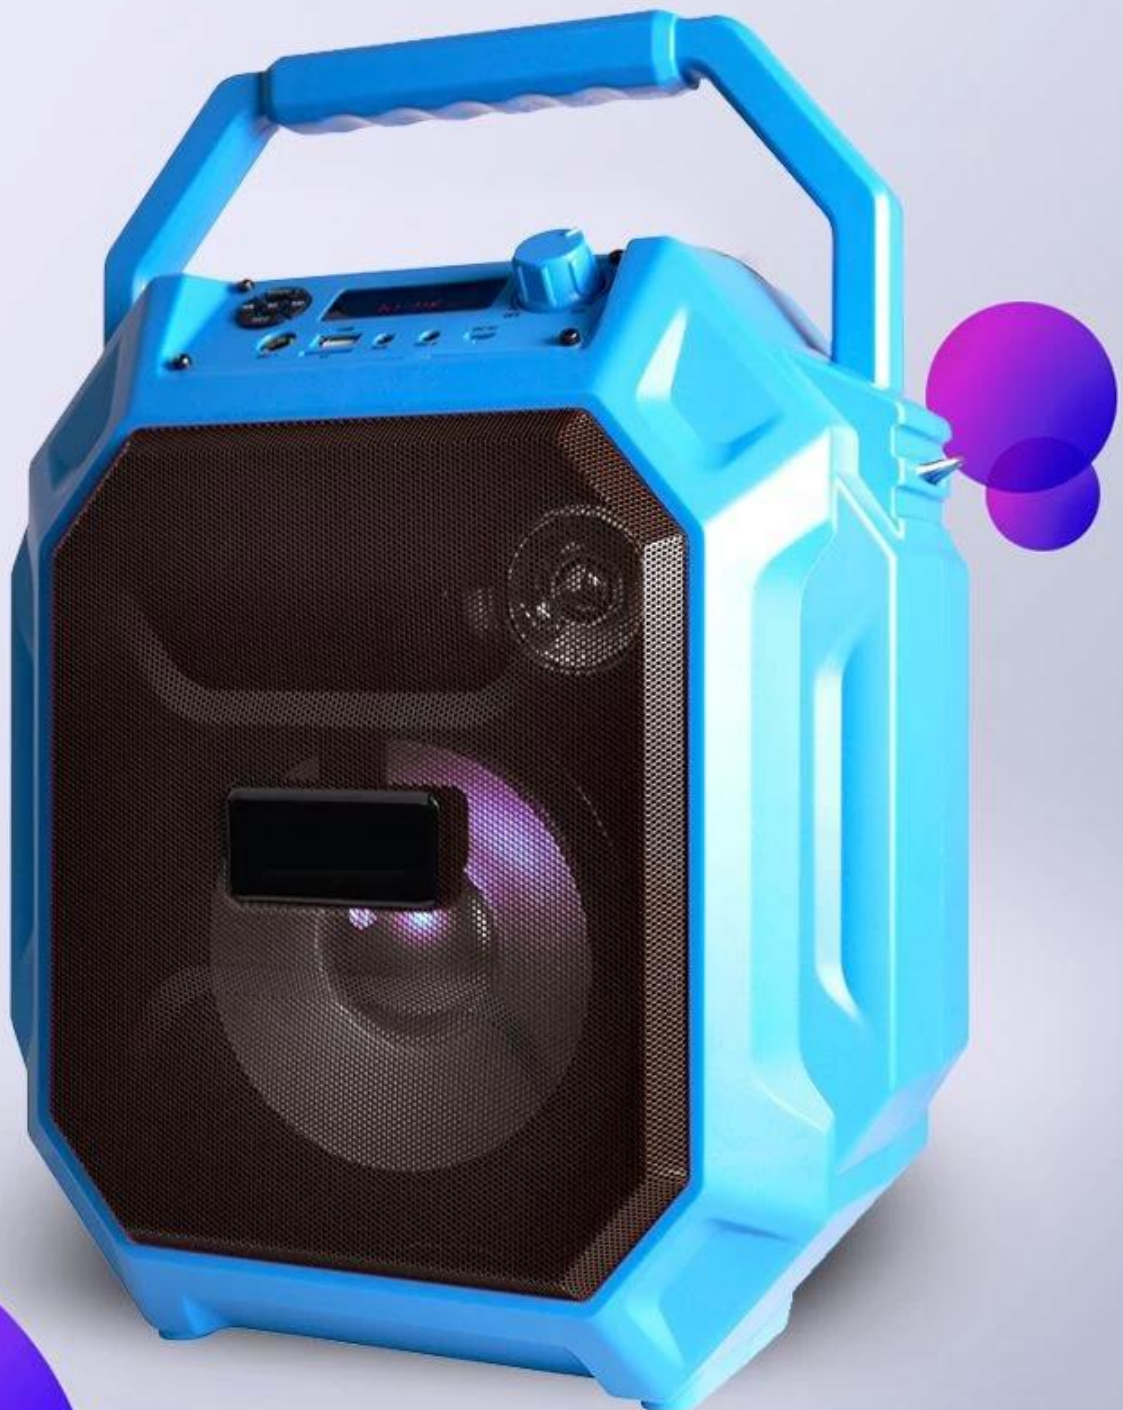

Portable Wireless Speaker

NSP-0216

Product Highlights:

Materials: ABS plastic

Functions: Bluetooth/AUX/USB/TF/FM

Bluetooth version: V5.0

Output power: 15W+5W

Input voltage: DC 5V

Speaker: 6.5", 4Ω+2" tweeter

Distortion: ≤1%

Built-in battery: 2000mAh

S/N ratio: ≥85db

Product Size : 269*166*370mm

Applicable scenario

Giới thiệu