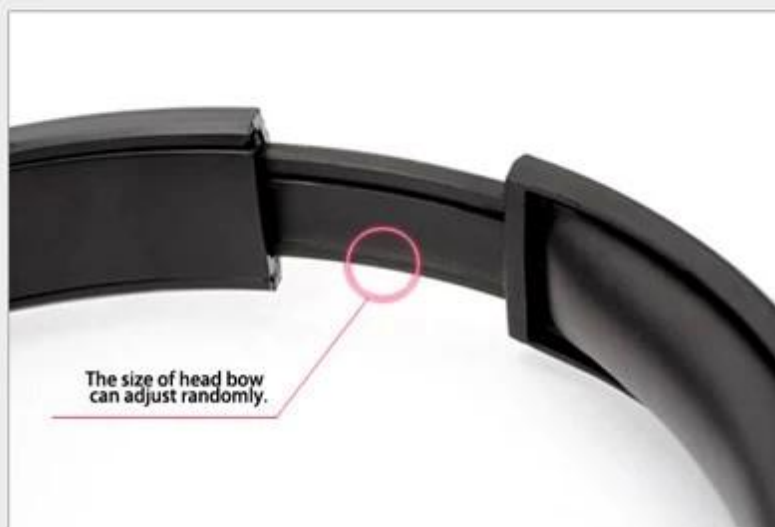

Bluetooth Headpho

Product Functions

- 1.The support of 98% of the market with a Bluetooth-enabled mobile phone, computer, tablet, etc., to support music playback, answer and call functions.
- 2.TF Card player
- 3.Built-in Stereo FM radio Even Without Micro SD Card.(According to the signal.28 channels can be stored maximumly.
- 4.Line in function:Connect the audio cable to LINE IN connector,you can enjoy music from other devices use this Micro SD Wireless Headset.

The size of head bow can adjust randomly.

Collapsible design is more portable and convenient for carrying

Rotatable design

rotating 120° up and down, no matter you lie, stand up, sleep, crouch, it can be very closely associated with each other(watch movies, TV, listen to music, and play games).