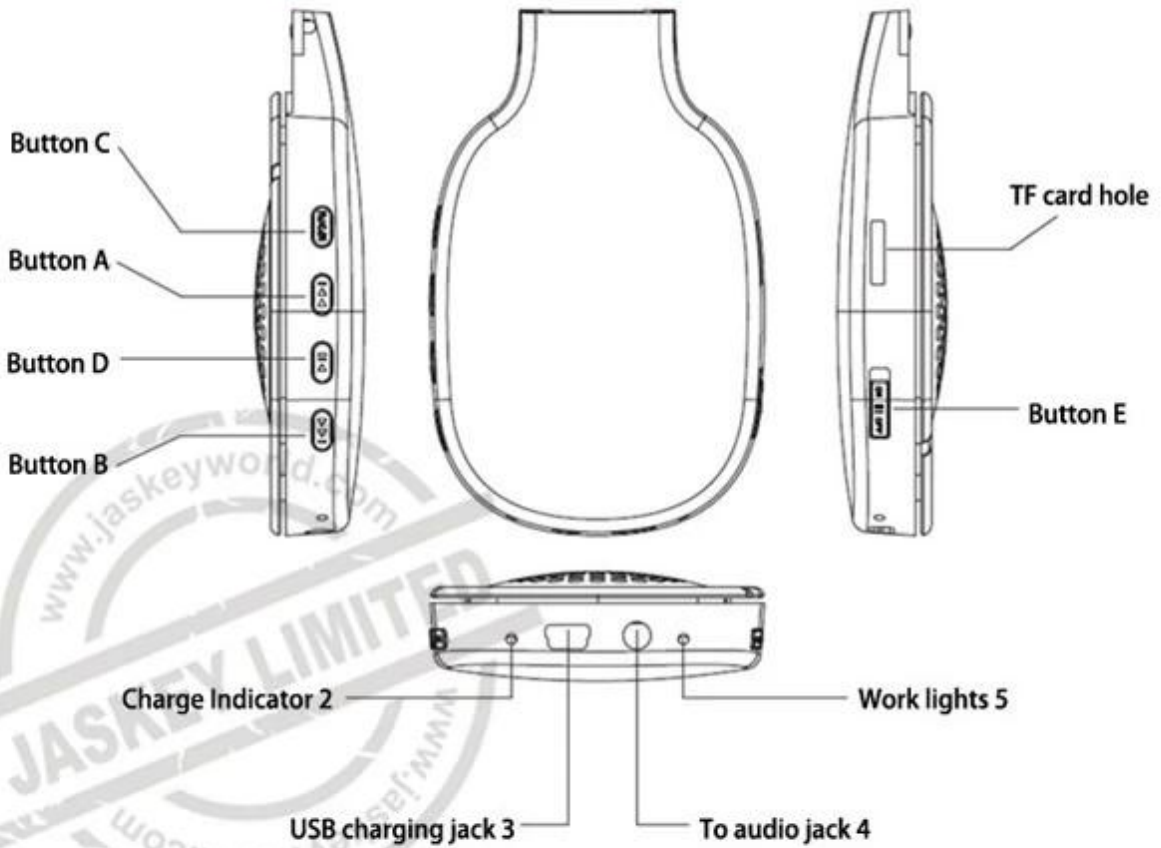

Bluetooth Headpho

Product Functions

- 1.The support of 98% of the market with a Bluetooth-enabled mobile phone, computer, tablet, etc., to support music playback, answer and call functions.
- 2.TF Card player
- 3.Built-in Stereo FM radio Even Without Micro SD Card.(According to the signal.28 channels can be stored maximumly.
- 4.Line in function:Connect the audio cable to LINE IN connector,you can enjoy music from other devices use this Micro SD Wireless Headset.

The size of head bow can adjust randomly.

Collapsible design is more portable and convenient for carrying

Rotatable design

rotating 120° up and down, no matter you lie, stand up, sleep, crouch, it can be very closely associated with each other(watch movies, TV, listen to music, and play games).