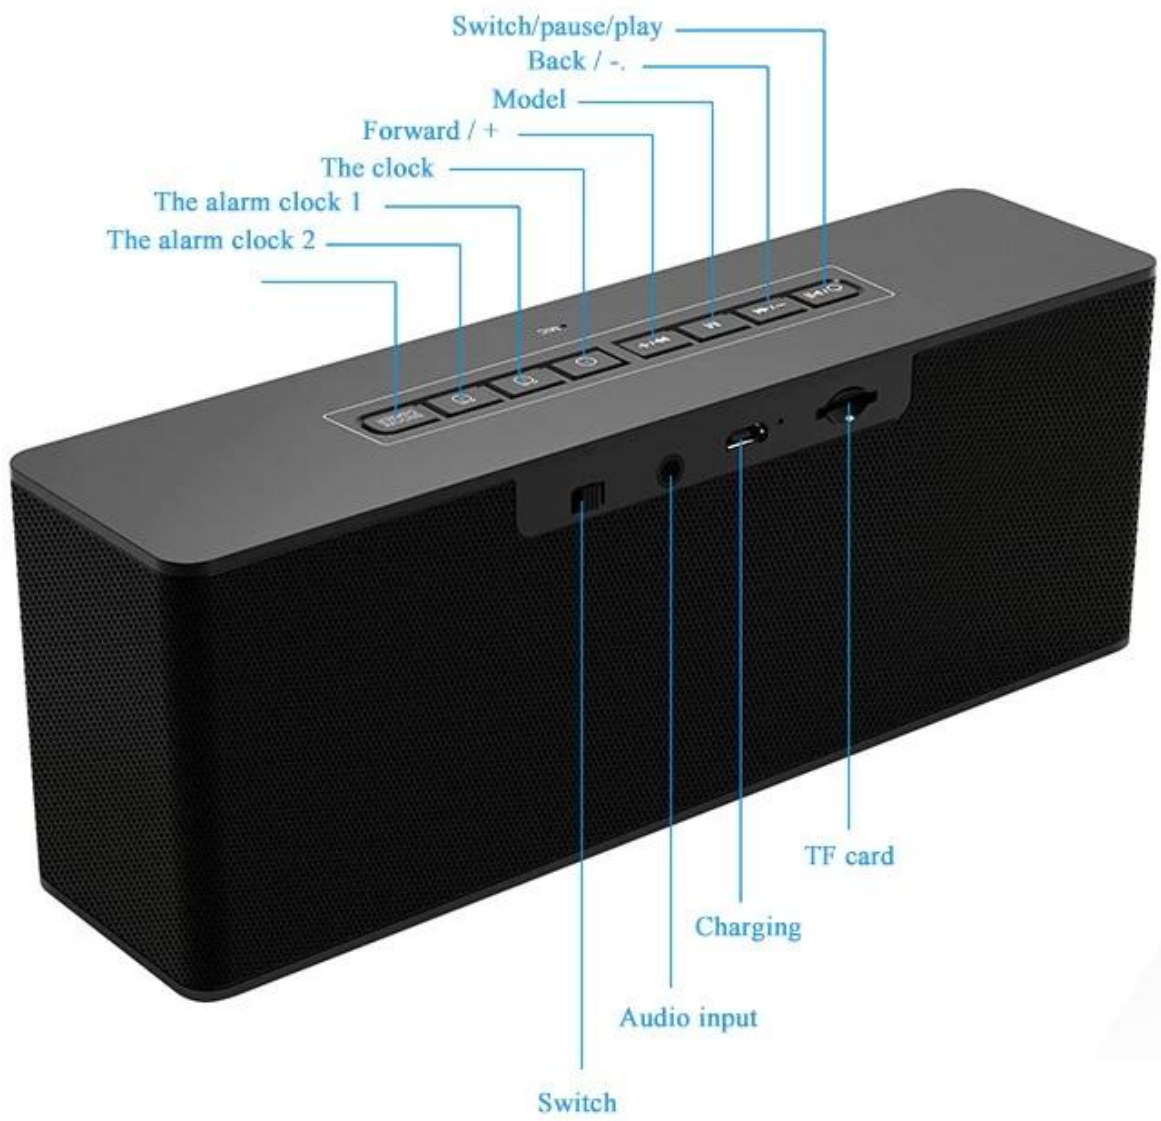

Working Voltage: 3.7V –4.2V DC

Working Current: 300MA

Quiescent Current: >1UA

Battery : 18650/2200MAH

FM Frequency: 87.0 – 108MHZ

Product Size :190*48*69mm

Product parameters

Bluetooth chip

LED display

TF card playback

AUX playback

Voice calls

Hands-free calls

Clock display

Alarm set

FM radio

Bluetooth playback

TF card playback

AUX playback

360 ° surround sound

Built-in dual-magnetic horn, bass diaphragm, LED display, Bluetooth chip, high-definition microphone

Sound big / sound field wide / distortion small