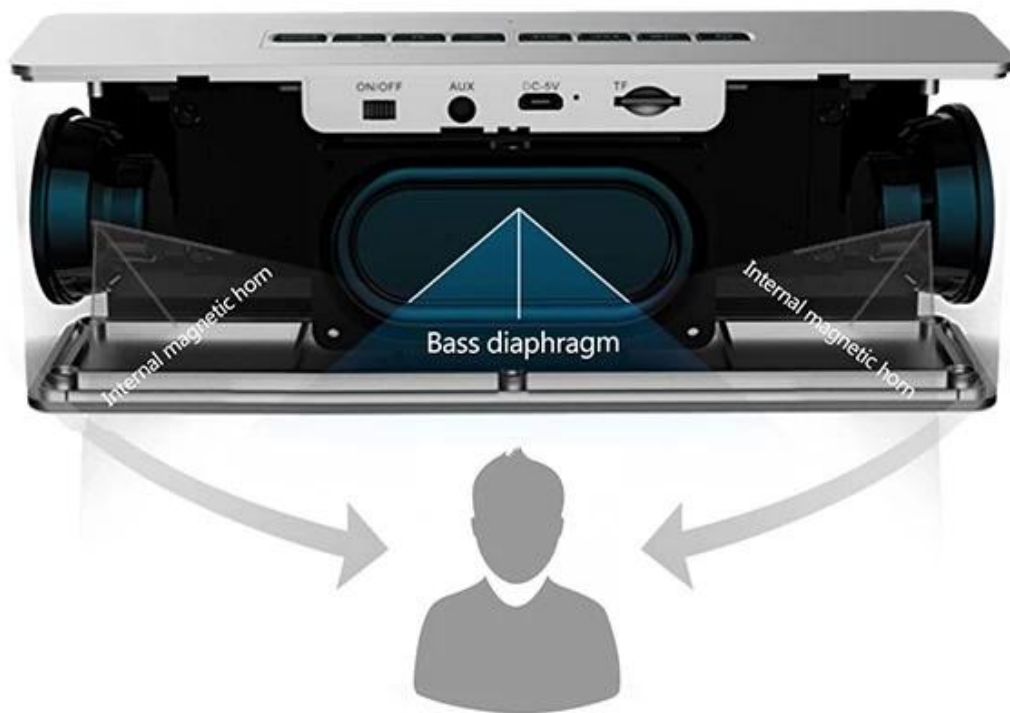

Wireless Bluetooth technology

Stereo Bluetooth speakers, Bluetooth phones and other devices can be connected to play music, free to enjoy the fun of music.

Three play modes

Meet you a variety of playback requirements, anytime, anywhere to enjoy music

Bluetooth playback

TF card playback

AUX playback

360 ° surround sound

Built-in dual-magnetic horn, bass diaphragm, LED display, Bluetooth chip, high-definition microphone

Sound big / sound field wide / distortion small

Automatically adjust the brightness

Brightness adjustable,
not dazzling

Adjustable
brightness

Give the baby a
comfortable one
Sleep environment

Bluetooth play to enjoy the good times

Pleasant afternoon, to a beautiful music music, so that a leisure time more wonderful.