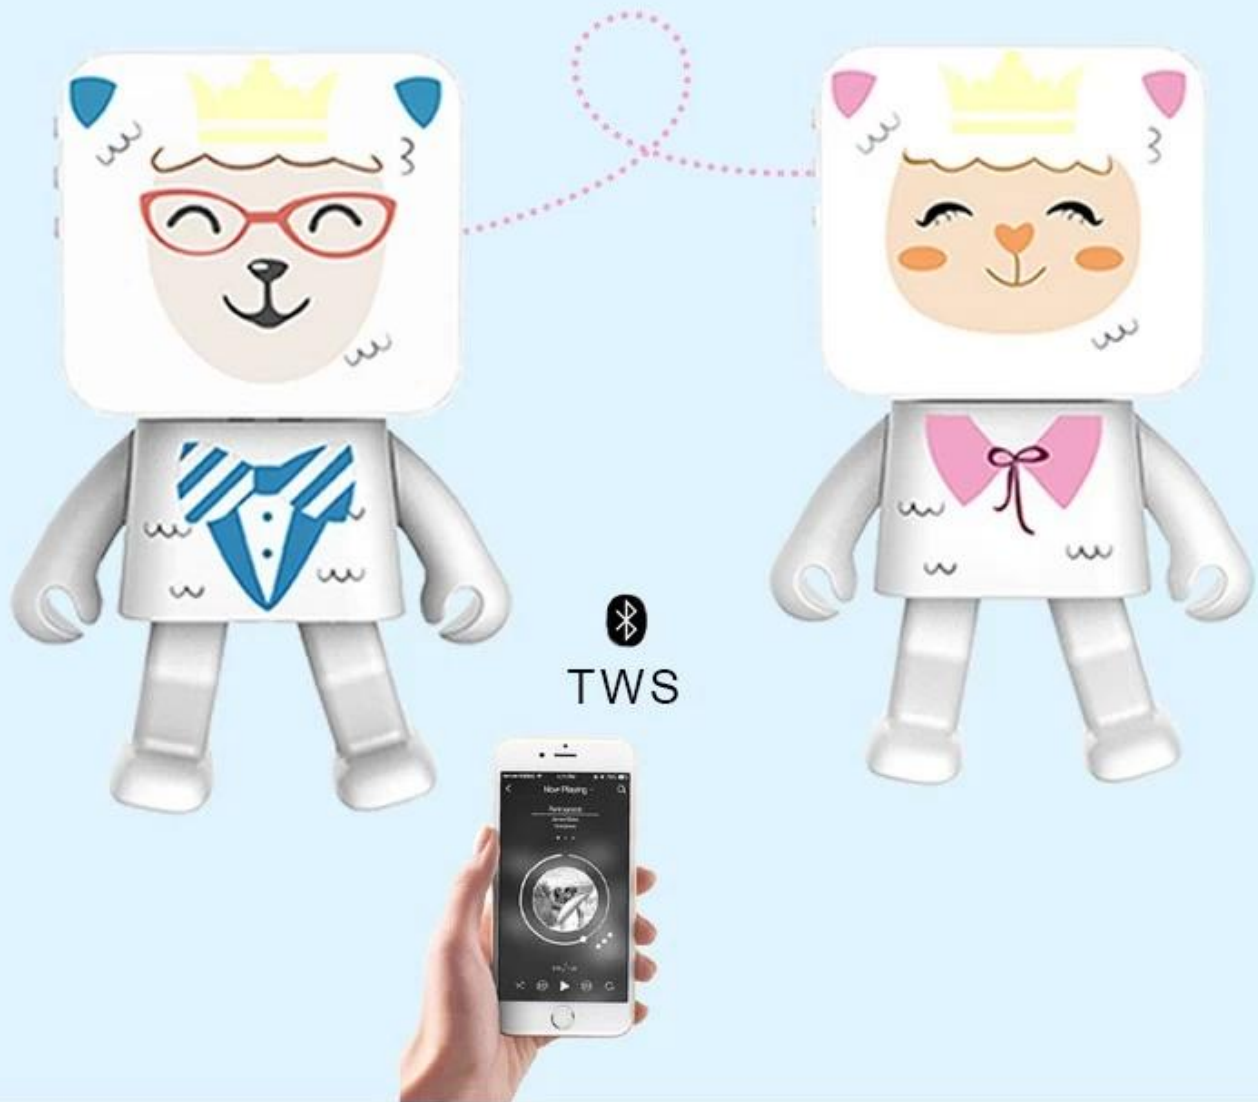

Loa bluetooth nhảy cộing

Xoay nhẩy với máy nghe nhạc

Hỗ trợ cho TWS InterConnection, Thẻ Micro SD

Tốc độ nhẩy có thể điều chỉnh

Dancing Speaker Plus

NSP-228PL

Specifications

- ◆ Swing Dancing with Music Player
- ◆ Material: ABS Plastic
- ◆ Support TF Card/AUX/Hands-free call
- ◆ USB charging input voltage: 5V
- ◆ Lithium battery specifications: 3.7V / 5000MA capacity
- ◆ Charging time: 4 hours
- ◆ Working Time : Up to 10 hours at normal volume
- ◆ Speaker rated power output: 2*6W
- ◆ Wireless range: 10 meters
- ◆ Bluetooth solution: V5.0
- ◆ Support for TWS interconnection
 - Micro SD card
- ◆ Dancing Speed is adjustable
 - Light function: lightness is adjustable
- ◆ Accessories: USB charging cable, Manual, Gift box
- ◆ PDimensions: 22.20*15.30*9.50 cm

DETAIL DISPLAY

AUX

Dancing

Hands-free

TF Card Slot

Bluetooth

TWS

Light

All Certificate of FCC, CE, ROHS, KC, BQB is available.

Lightness is adjustable

Sound Release on both sides

Moving Hands

Moving Legs

Moving Speed is adjustable

CUSTOMIZED IMAGE IS OPTIONAL

SUPPORT FOR TWS INTERCONNECTION