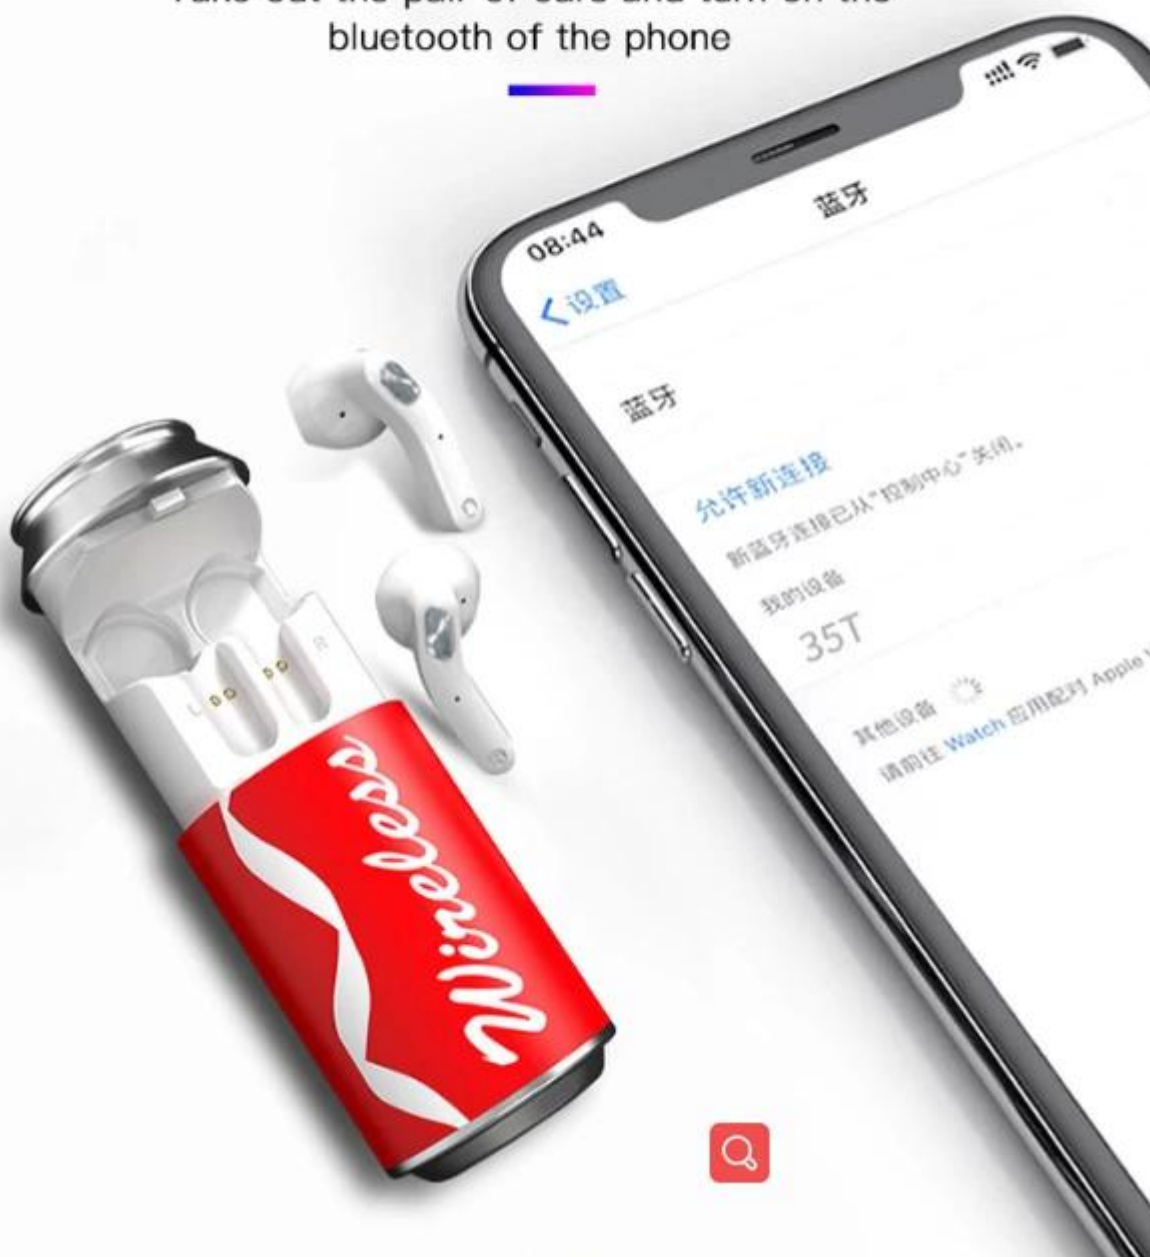

Automatic boot pairing connection

Take out the pair of ears and turn on the bluetooth of the phone