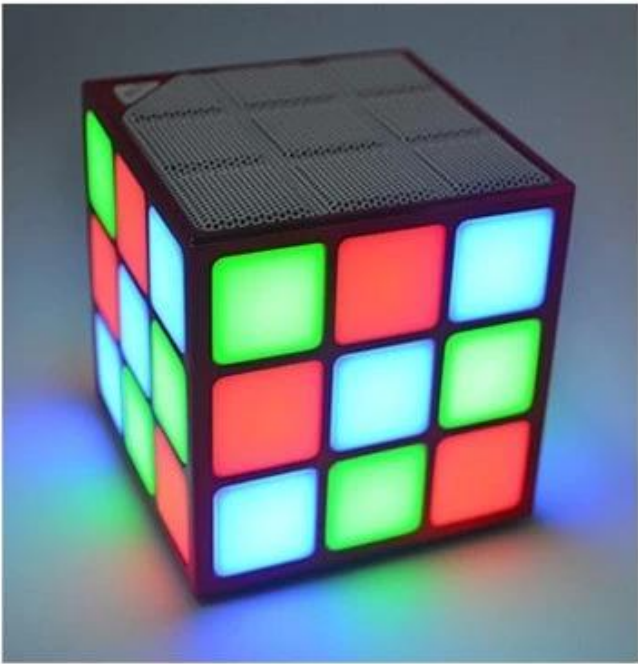

Küp Bluetooth Hoparlör Supplier

Çok fonksiyonlu LED Flaş Küp Bluetooth Hoparlörler

- Features: Her küçük kareler, müzikle birlikte farklı bir renk gönderir.
- Support: TF kartı
- Materyal: ABS.
- Speaker: 3 W * 1
- Gürültü oranı: 65 dB
- Bluetooth çözümü: v2.1 + EDR
- Battery Kapasitesi: 800 mAh
- Product rengi: altın, gümüş, siyah, kırmızı
- Product Boyutu: 7 * 7 cm

Product Highlights:

- Multi-unction LED Flash cube bluetooth speakers
- Material: ABS
- Features: led color every little squares will send a different color with the music to beat.
- Built in mic and hand free phone funcion
- Support Micro SD card
- Speaker: 3 w * 1
- Signal to noise ratio: 65 db
- Bluetooth solution: V2.1 + EDR
- Battery capacity: 400 mah
- Product color: black , white, red, blue
- Product size: 7 * 7 cm