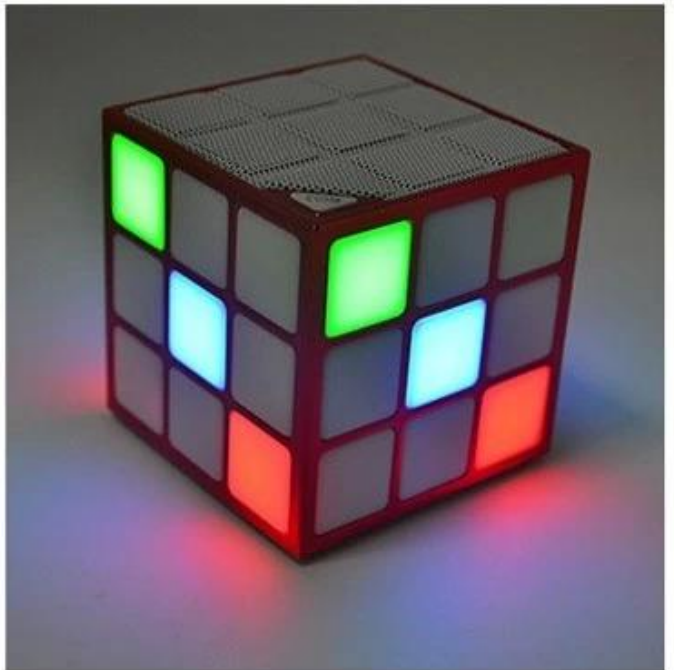

Küp Bluetooth Hoparlör Supplier

Çok fonksiyonlu LED Flaş Küp Bluetooth Hoparlörler

- Features: Her küçük kareler, müzikle birlikte farklı bir renk gönderir.
- Support: TF kartı
- Materyal: ABS.
- Speaker: 3 W * 1
- Gürültü oranı: 65 dB
- Bluetooth çözümü: v2.1 + EDR
- Battery Kapasitesi: 800 mAh
- Product rengi: altın, gümüş, siyah, kırmızı
- Product Boyutu: 7 * 7 cm

Product Highlights:

- Multi-unction LED Flash cube bluetooth speakers
- Material: ABS
- Features: led color every little squares will send a different color with the music to beat.
- Built in mic and hand free phone funcion
- Support Micro SD card
- Speaker: 3 w * 1
- Signal to noise ratio: 65 db
- Bluetooth solution: V2.1 + EDR
- Battery capacity: 400 mah
- Product color: black , white, red, blue
- Product size: 7 * 7 cm