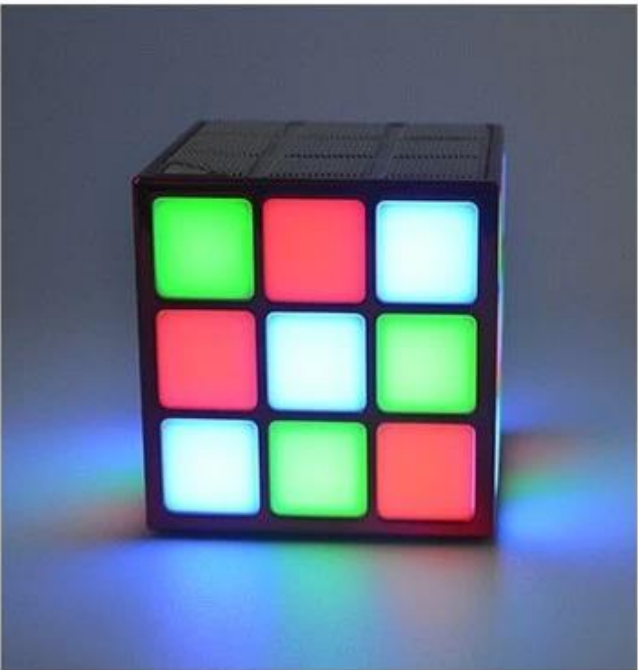

Küp Bluetooth Hoparlör Supplier

Çok fonksiyonlu LED Flaş Küp Bluetooth Hoparlörler

- Features: Her küçük kareler, müzikle birlikte farklı bir renk gönderir.
- Support: TF kartı
- Materyal: ABS.
- Speaker: 3 W * 1
- Gürültü oranı: 65 dB
- Bluetooth çözümü: v2.1 + EDR
- Battery Kapasitesi: 800 mAh
- Product rengi: altın, gümüş, siyah, kırmızı
- Product Boyutu: 7 * 7 cm

Product Highlights:

- Multi-unction LED Flash cube bluetooth speakers
- Material: ABS
- Features: led color every little squares will send a different color with the music to beat.
- Built in mic and hand free phone funcion
- Support Micro SD card
- Speaker: 3 w * 1
- Signal to noise ratio: 65 db
- Bluetooth solution: V2.1 + EDR
- Battery capacity: 400 mah
- Product color: black , white, red, blue
- Product size: 7 * 7 cm