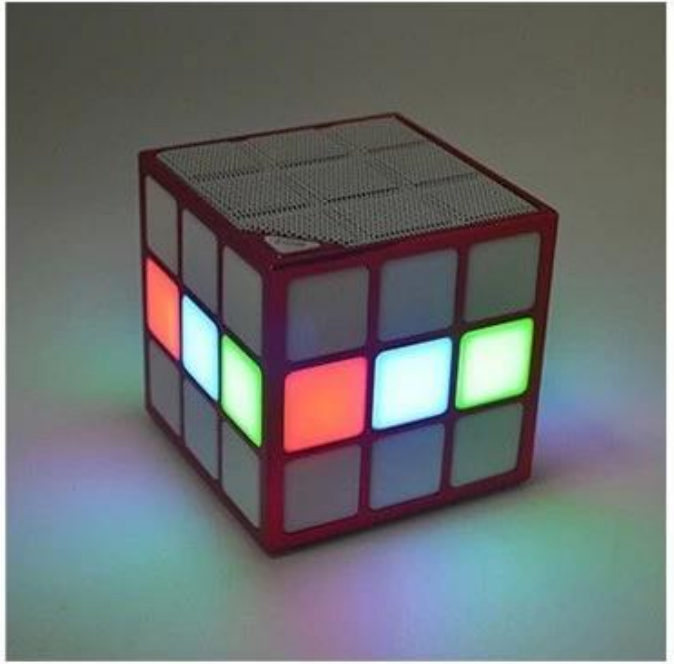

Küp Bluetooth Hoparlör Supplier

Çok fonksiyonlu LED Flaş Küp Bluetooth Hoparlörler

- Features: Her küçük kareler, müzikle birlikte farklı bir renk gönderir.
- Support: TF kartı
- Materyal: ABS.
- Speaker: 3 W * 1
- Gürültü oranı: 65 dB
- Bluetooth çözümü: v2.1 + EDR
- Battery Kapasitesi: 800 mAh
- Product rengi: altın, gümüş, siyah, kırmızı
- Product Boyutu: 7 * 7 cm

Product Highlights:

- Multi-unction LED Flash cube bluetooth speakers
- Material: ABS
- Features: led color every little squares will send a different color with the music to beat.
- Built in mic and hand free phone funcion
- Support Micro SD card
- Speaker: 3 w * 1
- Signal to noise ratio: 65 db
- Bluetooth solution: V2.1 + EDR
- Battery capacity: 400 mah
- Product color: black , white, red, blue
- Product size: 7 * 7 cm