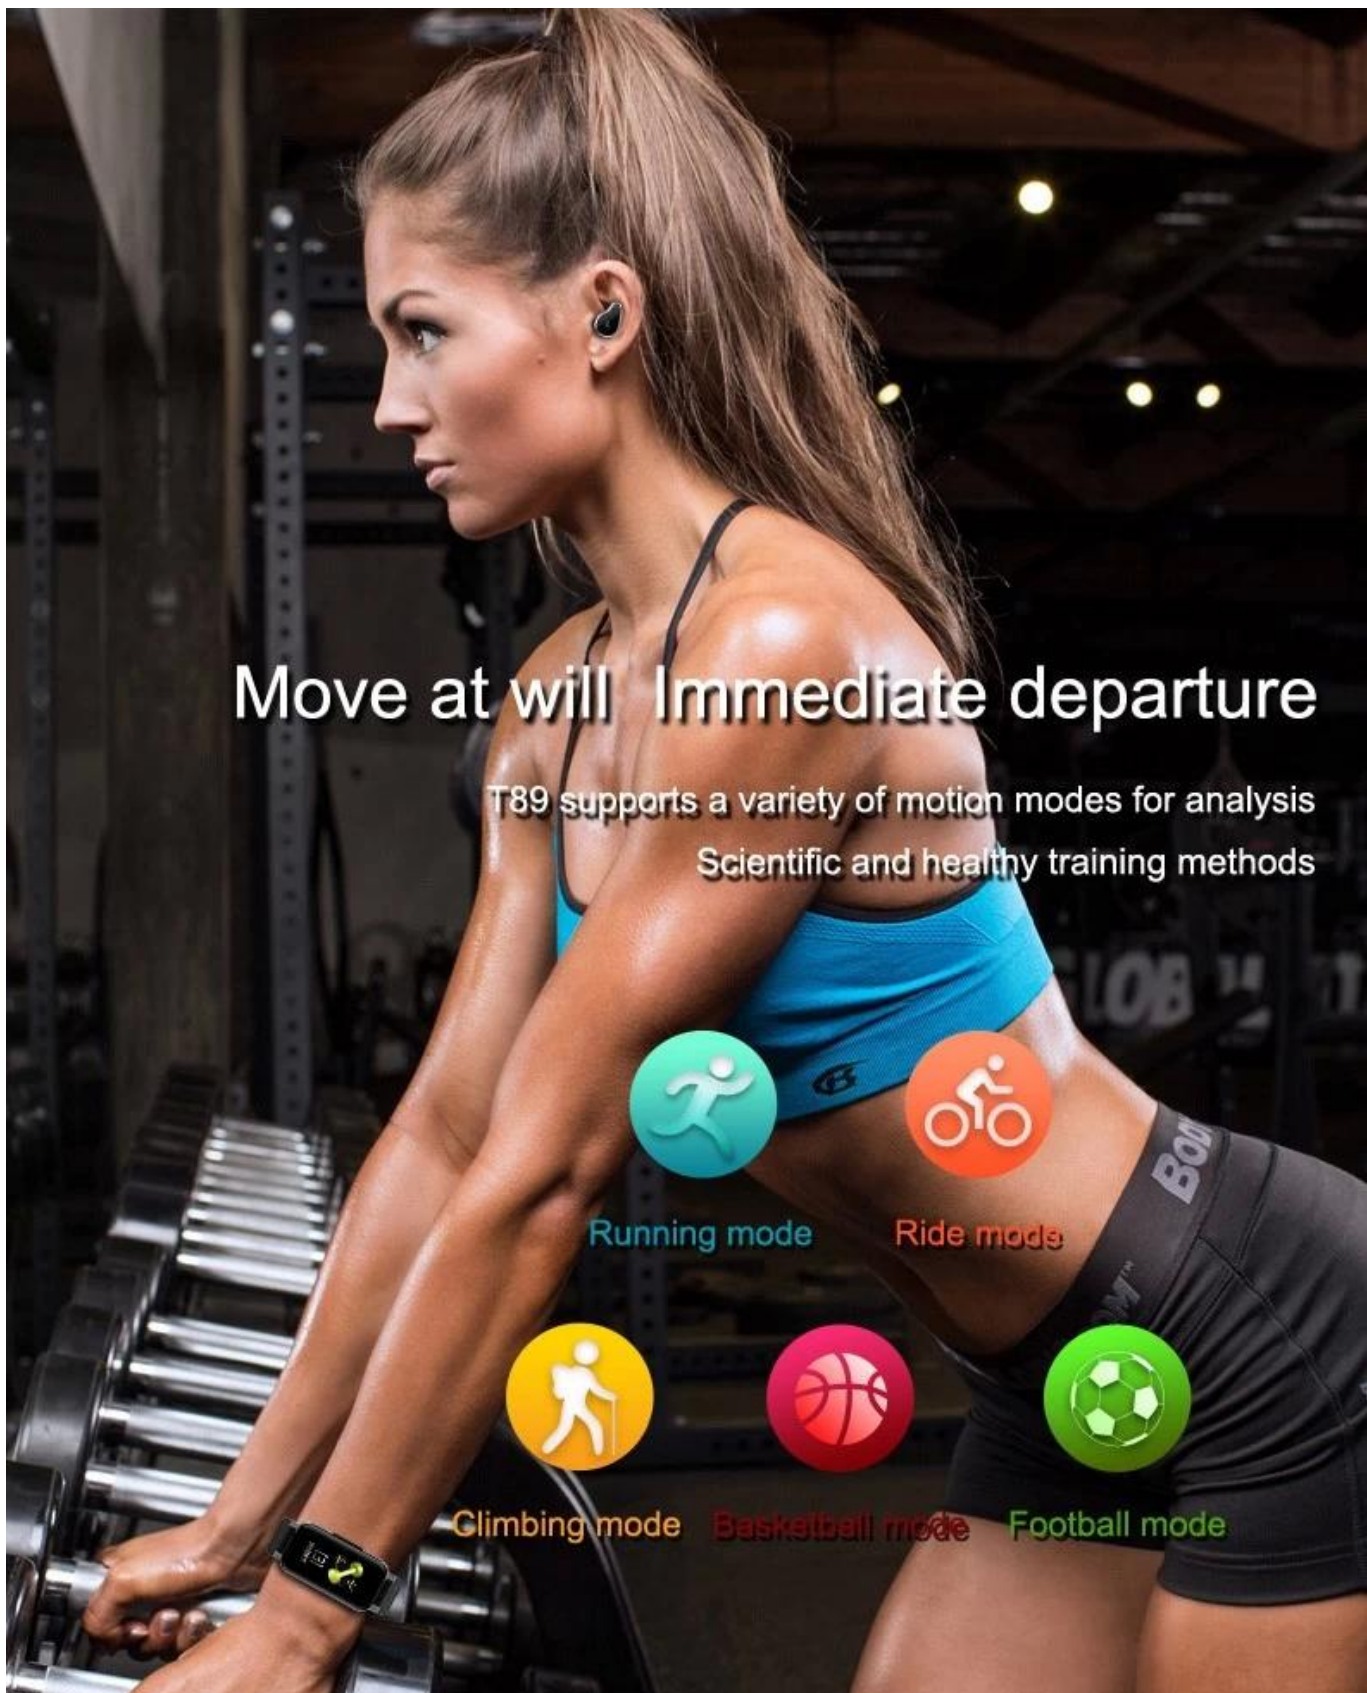

1.14" large screen

Brightness adjustment

Switch main interface on bracelet

vs

1.14 Large screen for new products

High definition, fine color
and multi-data display

0.96 normal screen

The screen is blurry
and the color display is few

Move at will Immediate departure

T89 supports a variety of motion modes for analysis
Scientific and healthy training methods

Running mode

Ride mode

Climbing mode

Basketball mode

Football mode

Call APP message reminder

When your mobile phone calls or receives notifications such as text messages, even if the mobile phone is not around, the bracelet vibrates, allowing you to see important information in the first place

WeChat, QQ, SMS and other notification messages

One-touch measurement Keep abreast of physical conditions

Without any complicated operation, the blood pressure measurement can be intelligently started by lightly touching the finger