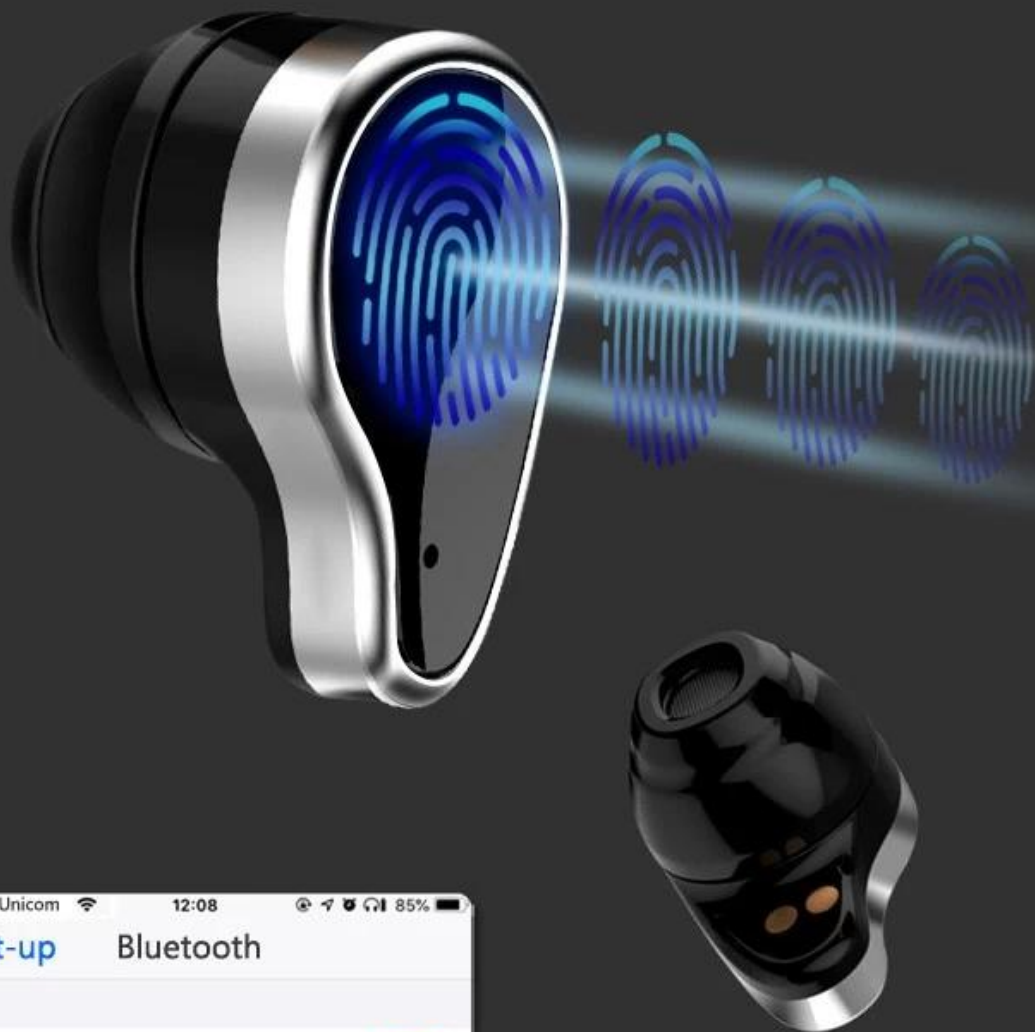

Telefonunuzu, uyku monitörünüzü, kalp atış hızını, kan basıncını, oksijen monitörünü, mesaj kontrolünü, binaural stereo'yu bulun.

Dokunma Türü □ Dokunmatik ekran

Bilezik Boyutu: 251*28*19mm

Two in one

Intelligent handset & bluetooth headset

Wireless TWS

Wrist wearing

Care for your health

Enjoy entertainment

New play method of intelligent handcuff

Bluetooth earphones & smart fashion handrings

integrate into one perfectly

Intelligent earphone bracelet

Opening up a new entertainment and health mode

TWS Dual Bluetooth Version 5.0

Open the cover and connect it immediately

Sharp weapon Originality casts the soul

High definition TFT color display screen is adopted