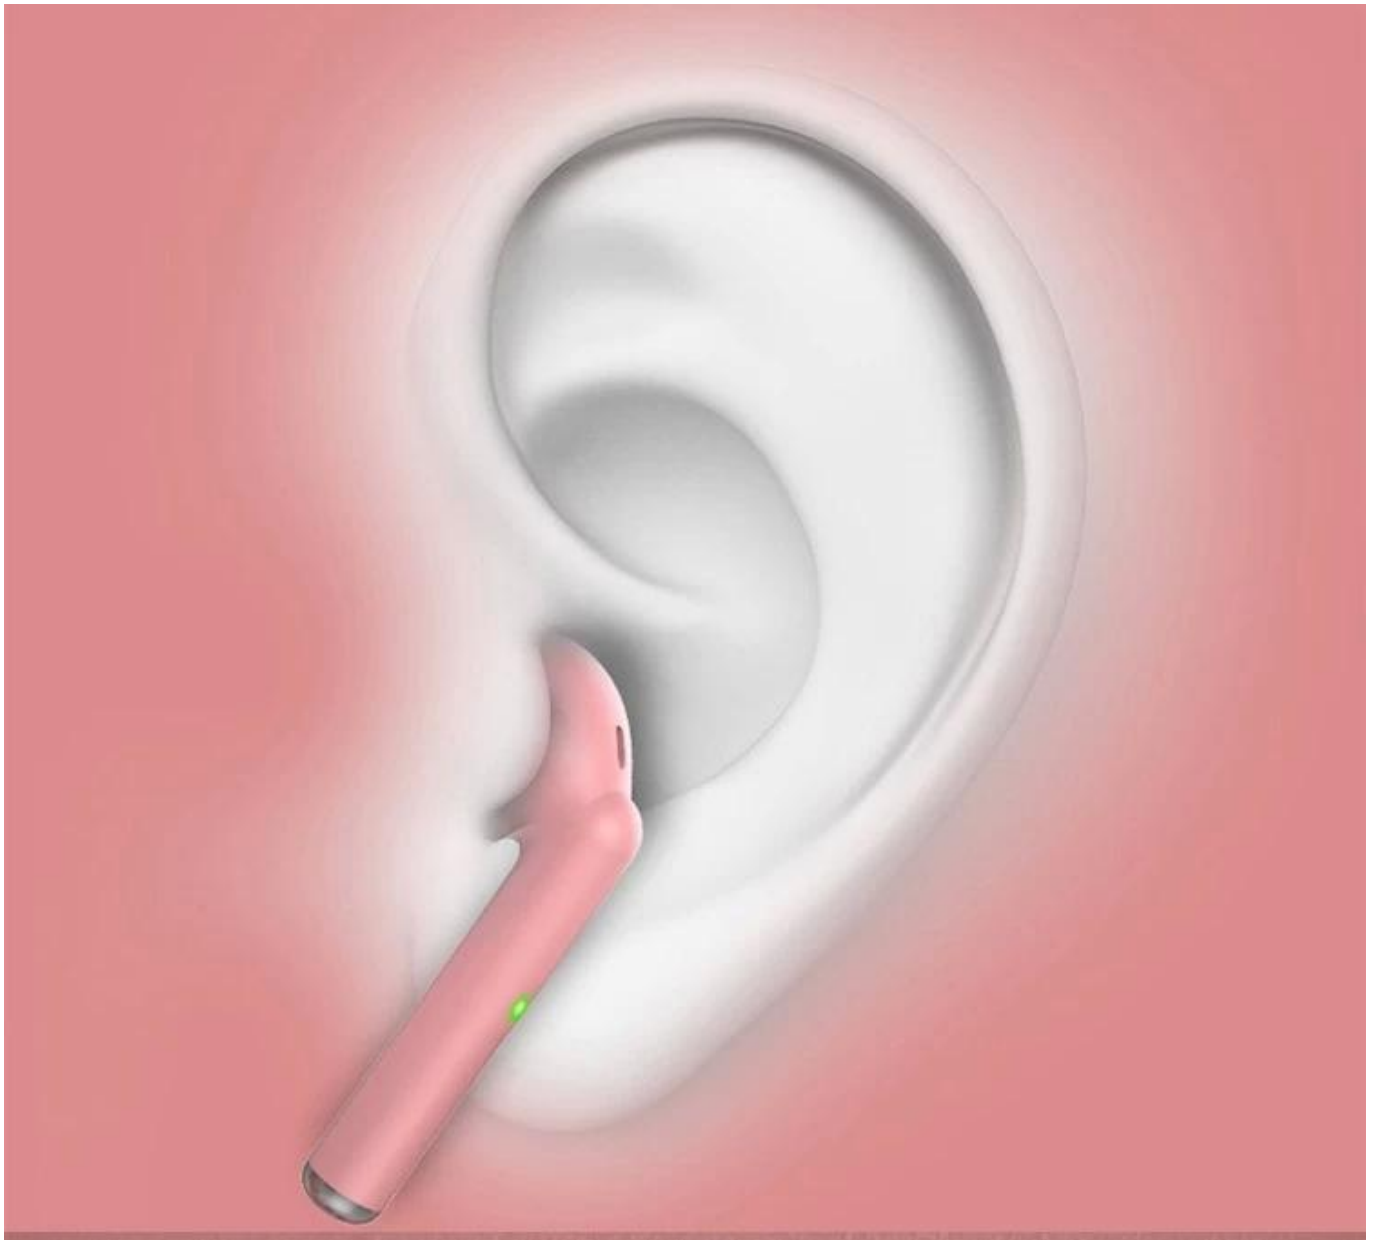

# With music always enjoy it

TWS Earphone

Intelligent noise  
reduction

HD VOICE

High definition  
sound quality

5.0  
Bluetooth