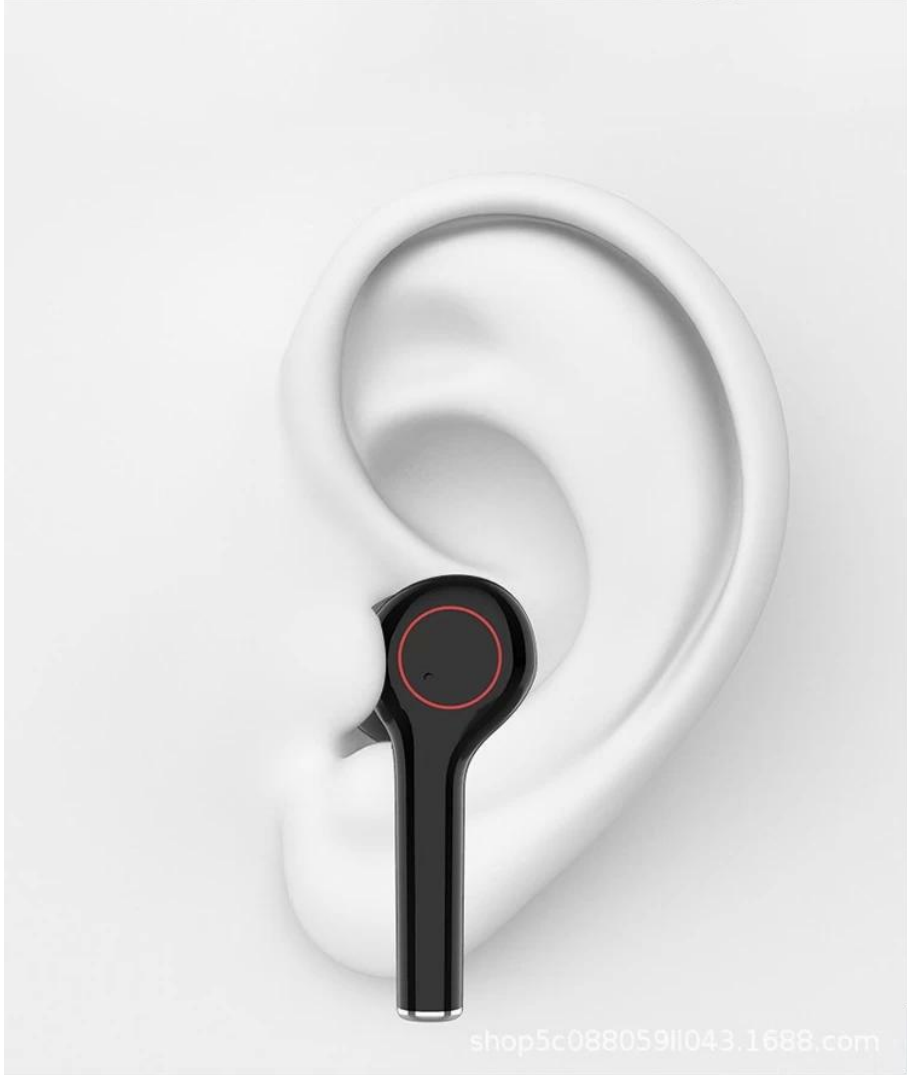

shop5c08805911043.1688.com