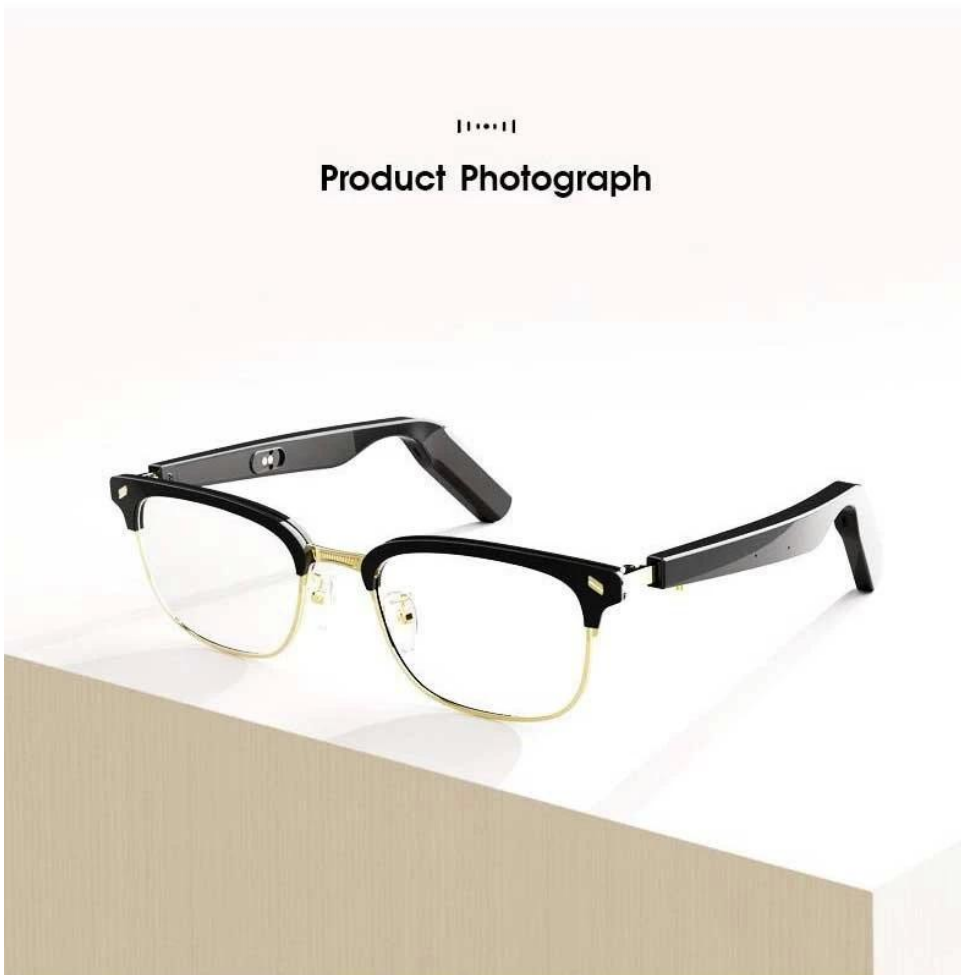

Product Photograph