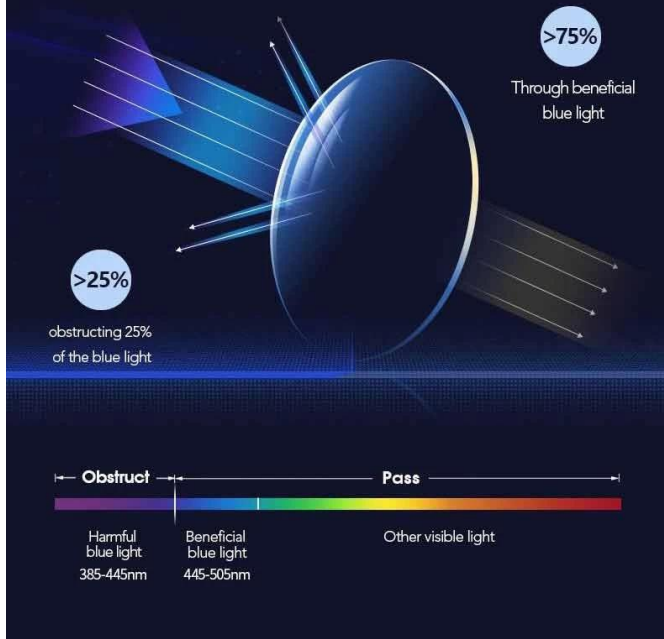

Obstruct and prevent blue light protecting the eyes at all times

Lens with coating film can effectively obstruct up to 25% short-wave blue light, marking the color presentation more real.