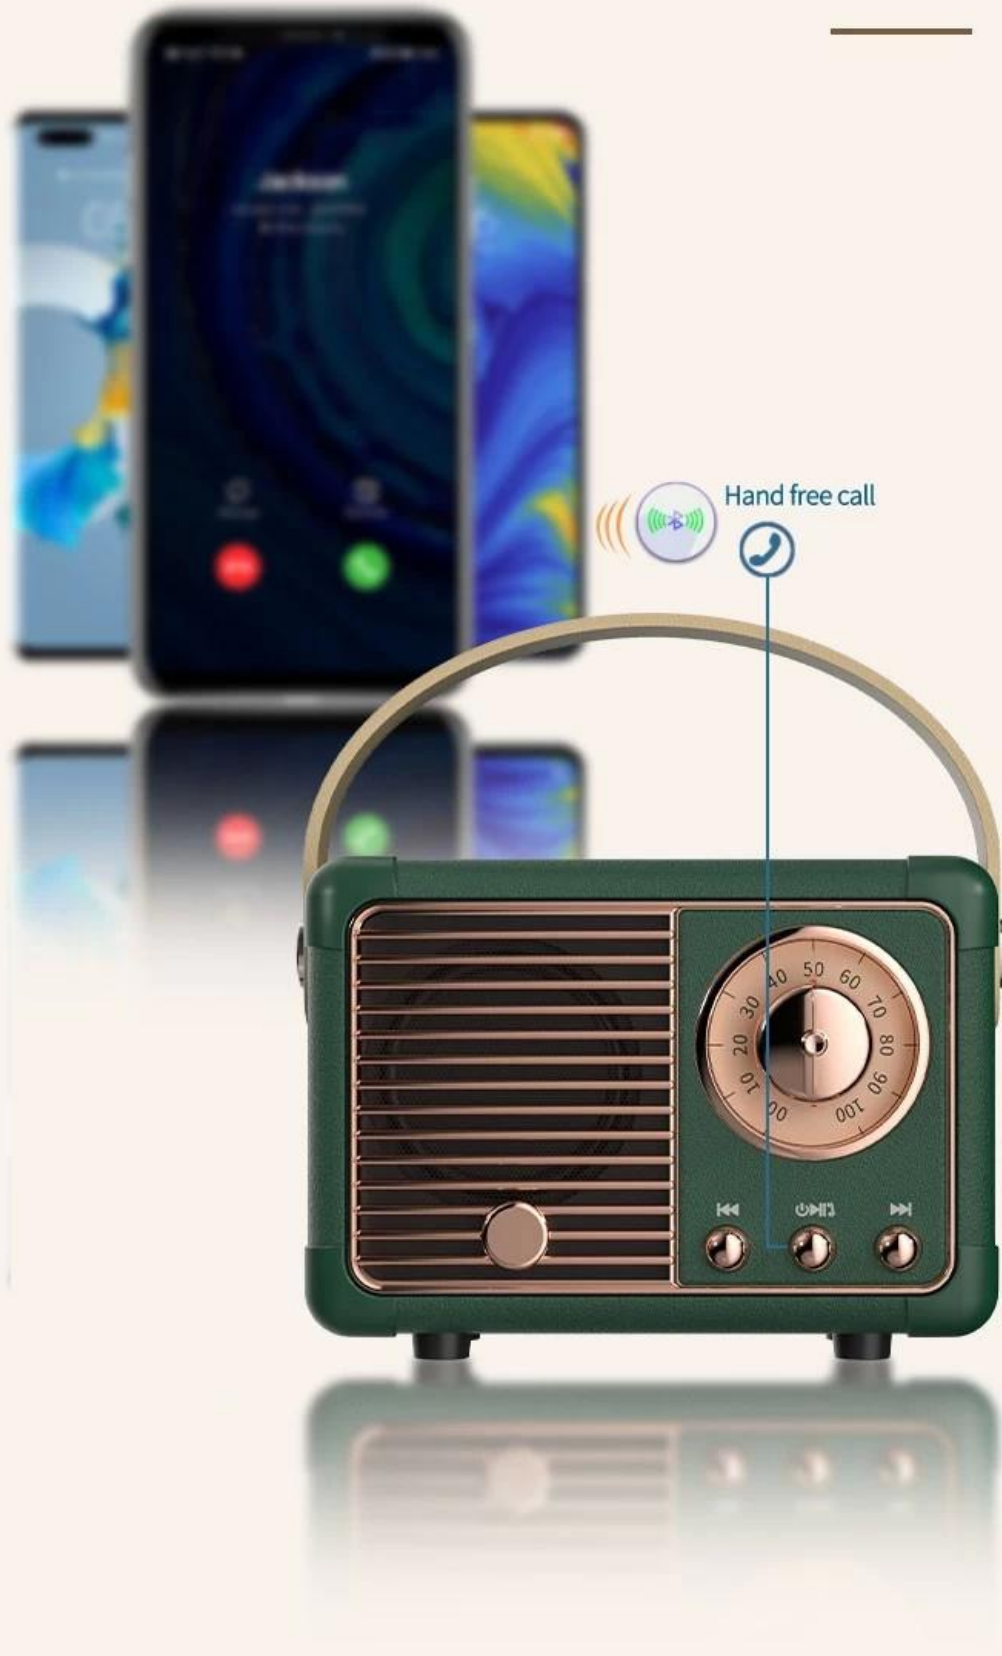

SMART MATCHING COMPATIBLE WITH ANDROID OR IOS SYSTEM