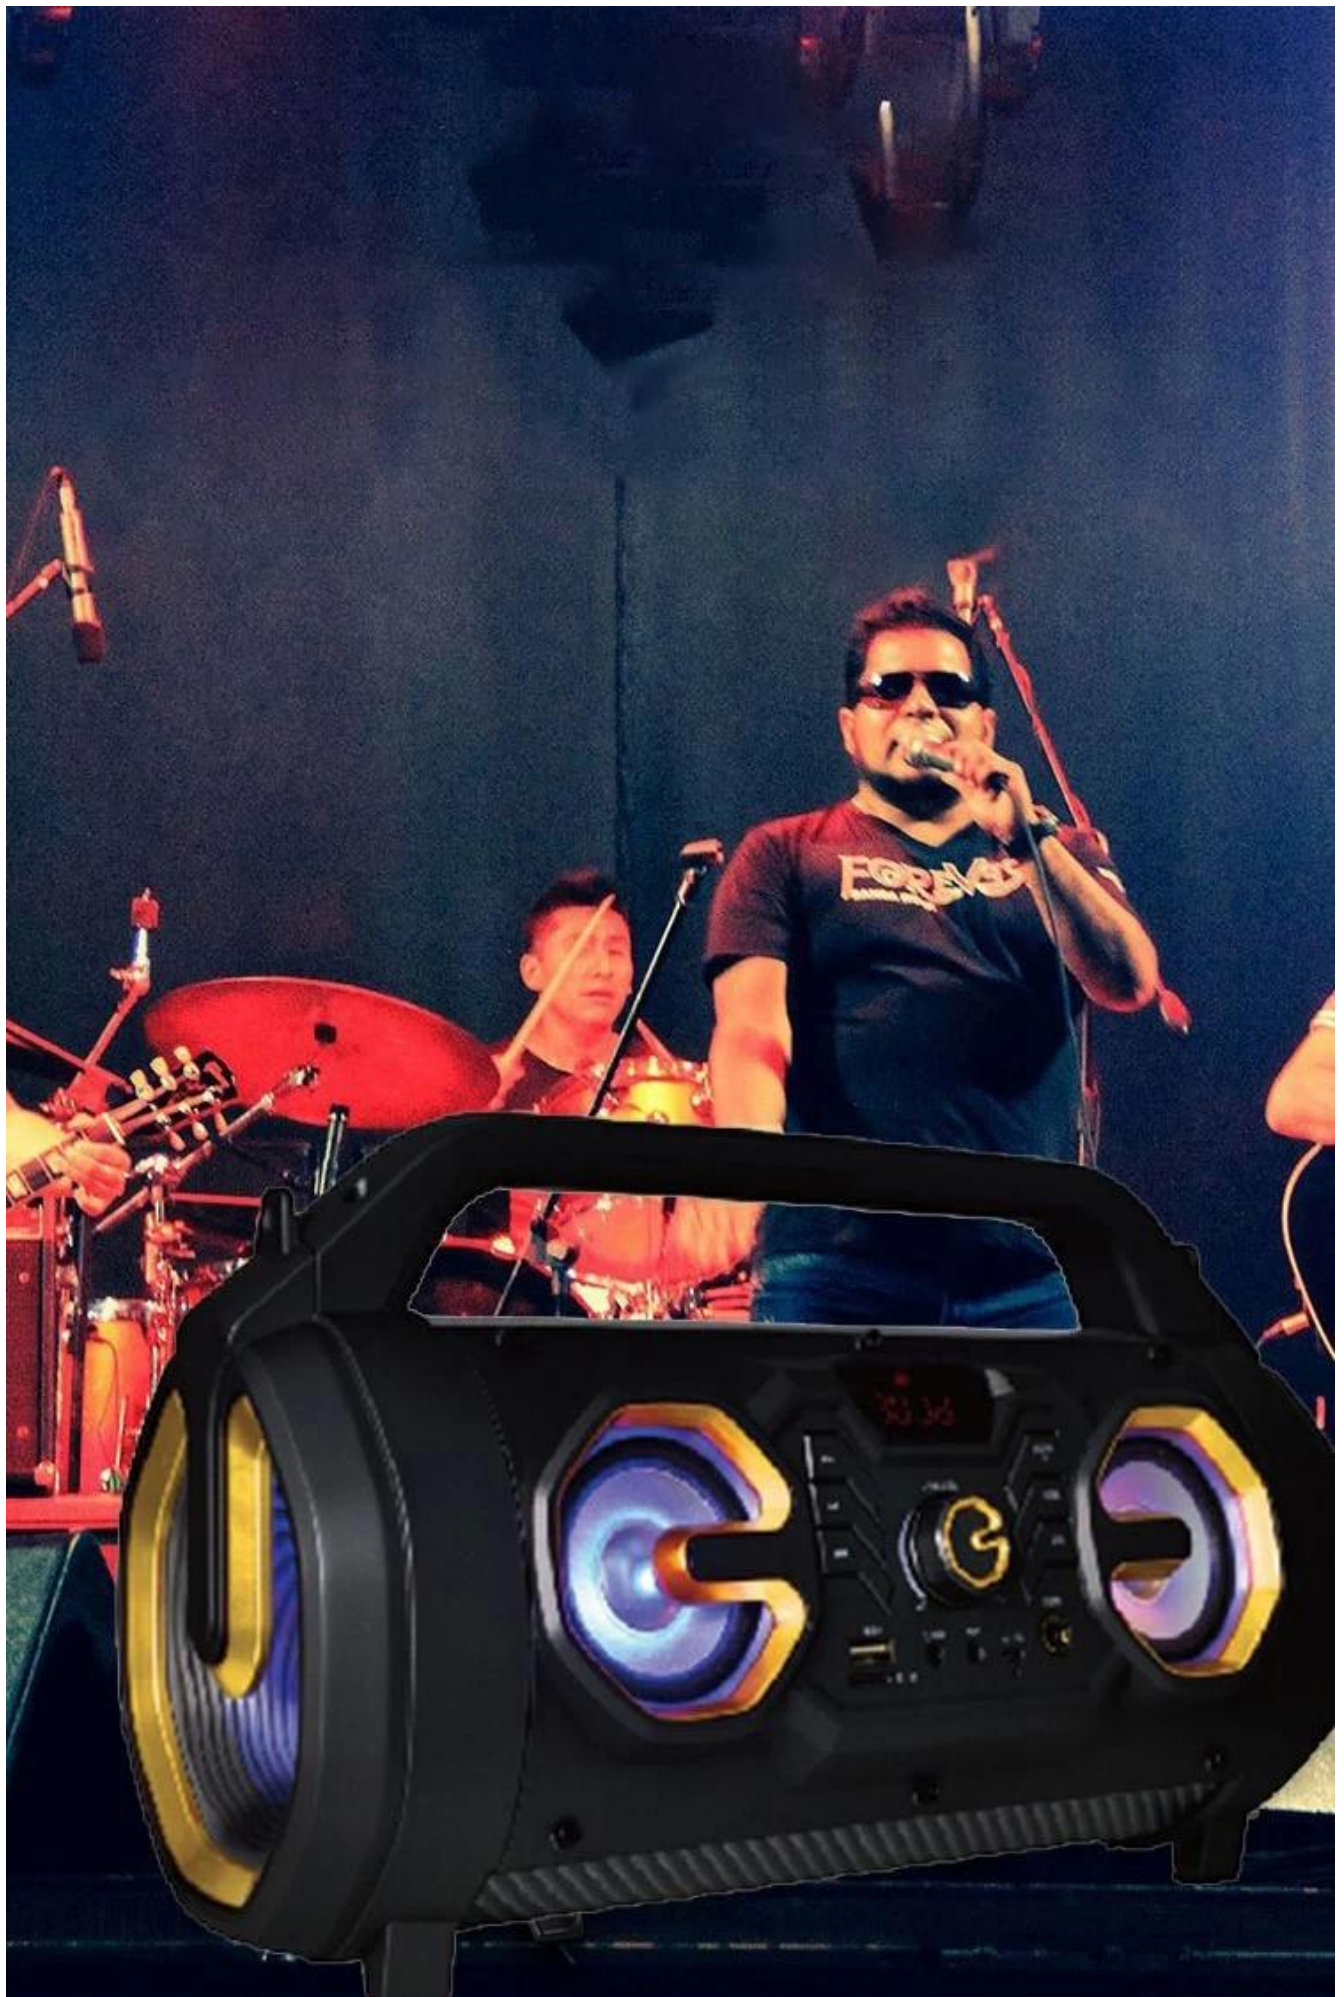

Portable Light Wireless Speaker

NSP-0213

Product Highlights:

Materials: ABS plastic + Wood

Functions: Bluetooth/AUX/USB/TF/FM

Bluetooth version: V5.0

Output power: RMS 15W

Power rating: 30W(20+5*2)

Input voltage:DC IN 3.7V

Frequency response:100HZ---20KHZ

Speaker:5.25" +2.5" Distortion: $\leq 1\%$

Built-in battery:2000mah

S/N ratio: ≥ 85 db

Product size:42.8*19.2*22.3CM

Bluetooth 5.0

Hakkında Şirket: Şirket: