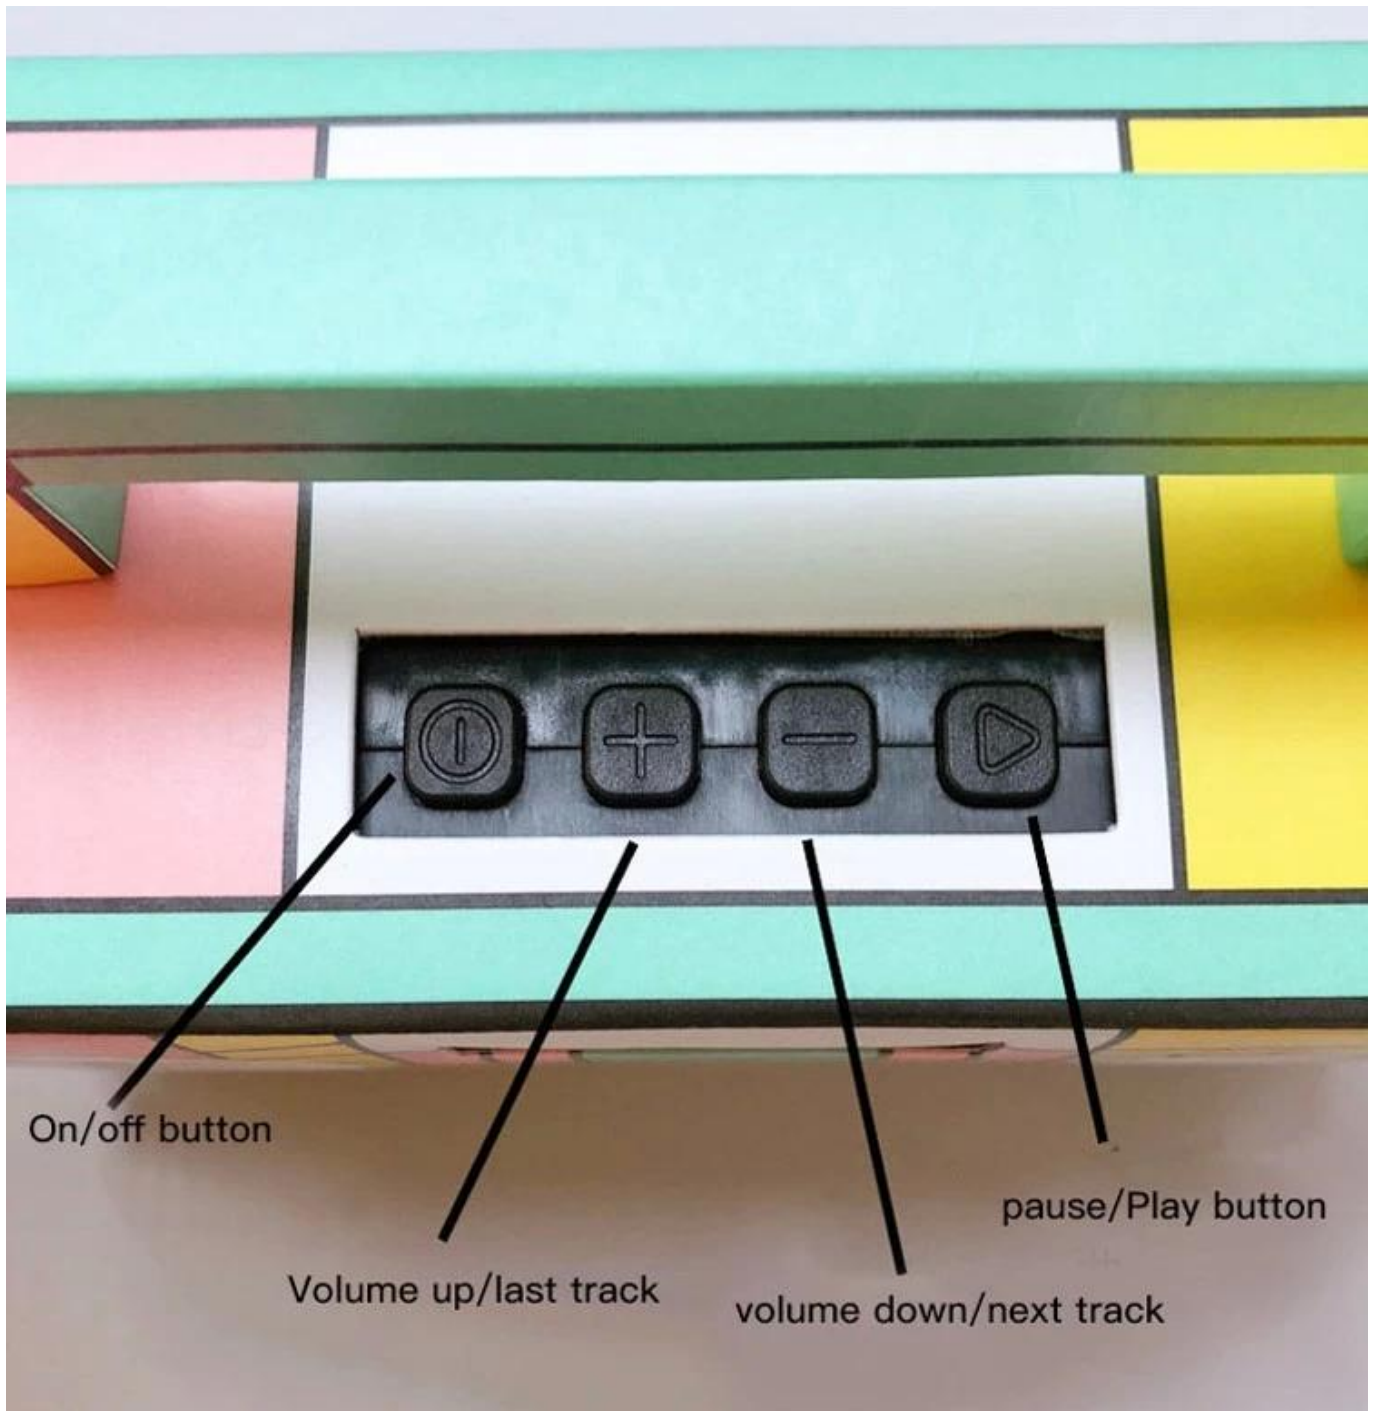

Frekans Tepkisi: 20Hz-20Khz

Sinyal-gürültü oranı: 85 db

Pil kapasitesi: Dahili pil 1200mah

Ürün boyutu: 20 × 9x9cm

Portable Color box Speaker

Material: ABS + paper

- Bluetooth Connection
- Hands-free call
- Speaker: 5w * 1
- Frequeancy Response: 20Hz-20Khz
- Signal to noise ratio: 85 db
- Battery capacity : Built in battery 1200mah
- Product size: 20×9×9cm

TF card jack

Charging interface

U disk jack

Audio jack

On/off button

Volume up/last track

volume down/next track

pause/Play button