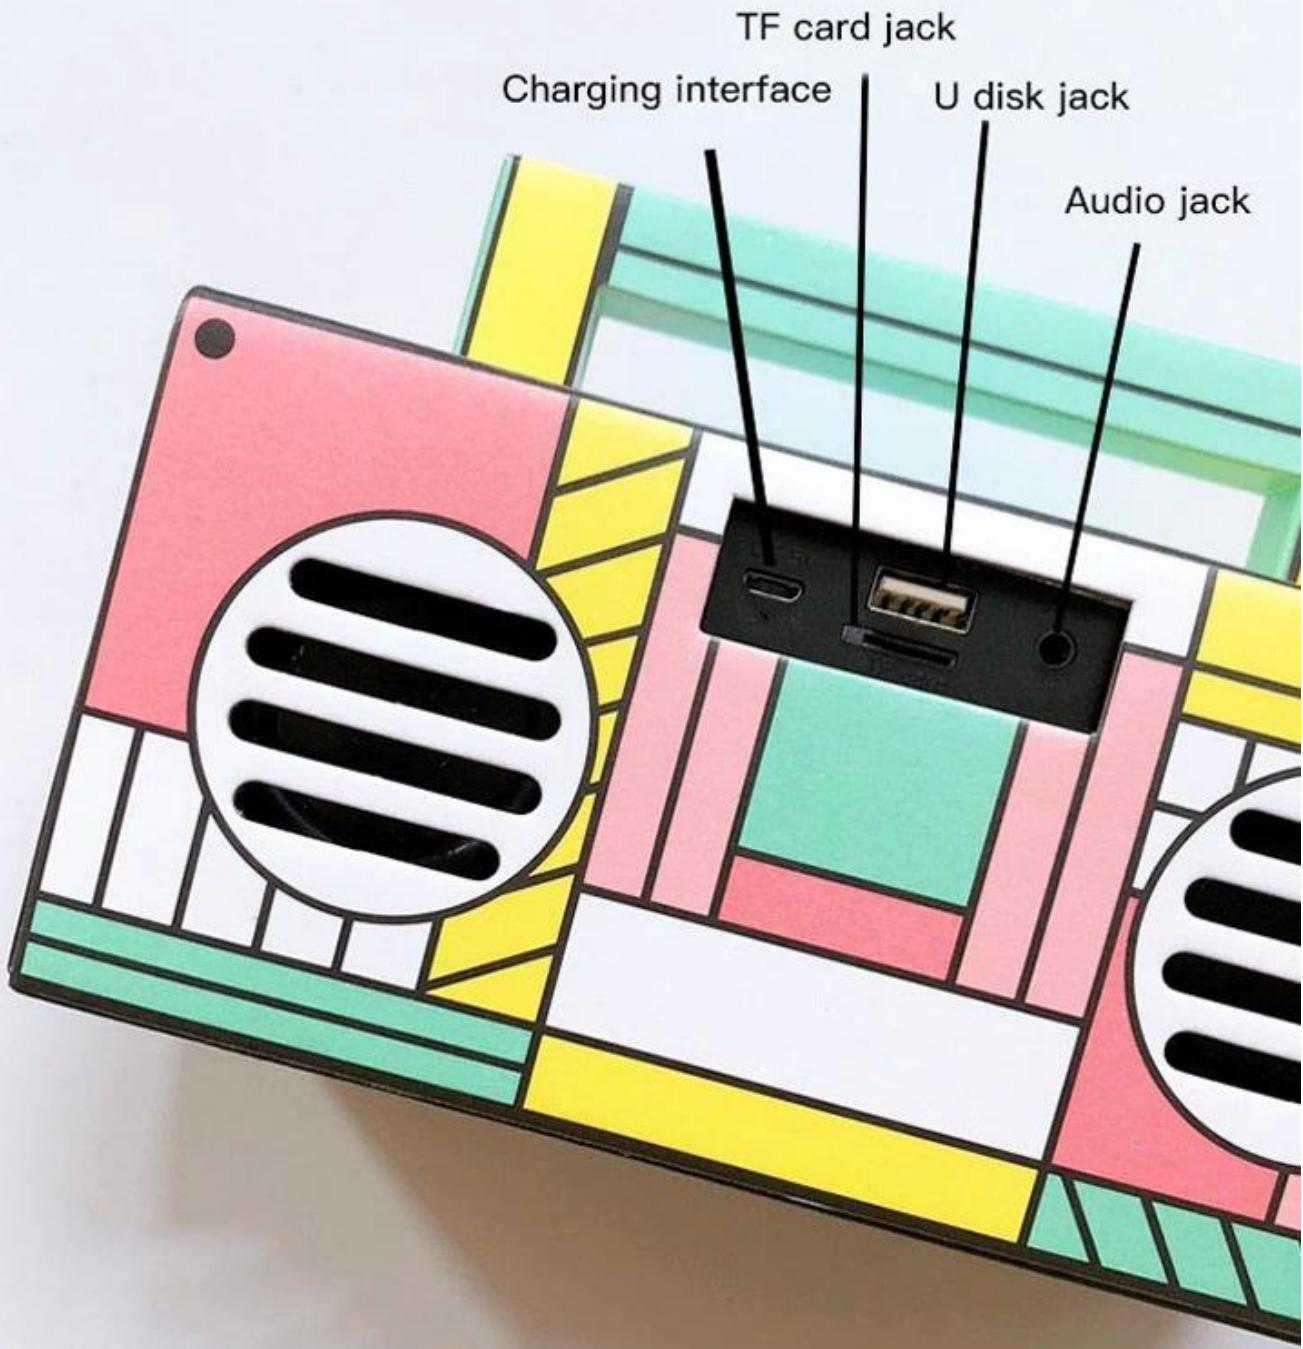

Özel Logo Renkli Hoparlör Müzik Bluetooth Hoparlör

En Gürültülü Taşınabilir Bluetooth Hoparlör Fabrikası

Malzeme: ABS + kağıt

İşlev: Bluetooth / FM / TF Kartı / AUX / USB

Eller serbest arama

Hoparlör: 3w * 2

Frekans Tepkisi: 20Hz-20Khz

Sinyal-gürültü oranı: 85 db

Pil kapasitesi: Dahili pil 1200mah

Ürün boyutu: 20 × 9x9cm

Portable Color box Speaker

Material: ABS + paper

- Bluetooth Connection
- Hands-free call
- Speaker: 5w * 1
- Frequeancy Response: 20Hz-20Khz
- Signal to noise ratio: 85 db
- Battery capacity : Built in battery 1200mah
- Product size: 20×9×9cm

TF card jack

Charging interface

U disk jack

Audio jack

On/off button

Volume up/last track

volume down/next track

pause/Play button