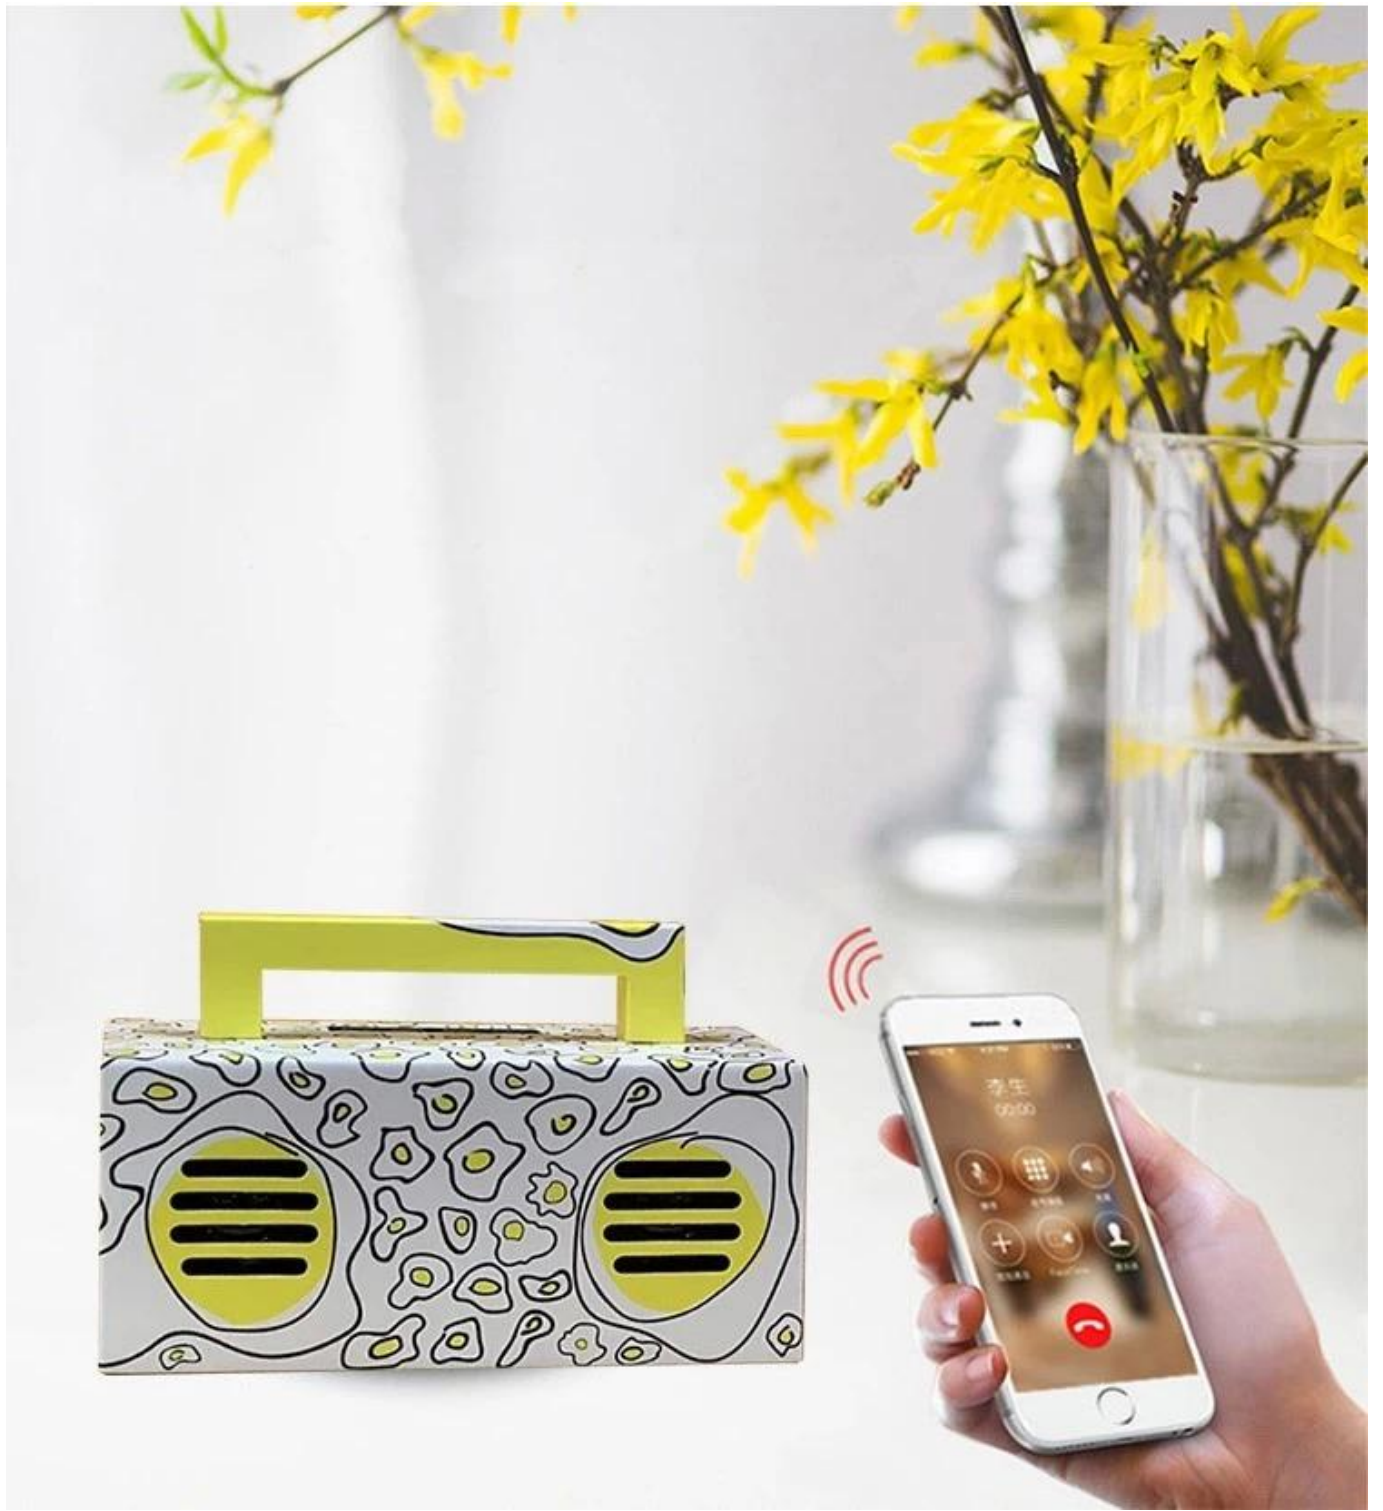

Özel Logo Renkli Hoparlör Müzik Bluetooth Hoparlör

En Gürültülü Taşınabilir Bluetooth Hoparlör Fabrikası

Malzeme: ABS + kağıt

İşlev: Bluetooth / FM / TF Kartı / AUX / USB

Eller serbest arama

Hoparlör: 3w * 2

Frekans Tepkisi: 20Hz-20Khz

Sinyal-gürültü oranı: 85 db

Pil kapasitesi: Dahili pil 1200mah

Ürün boyutu: 20 × 9x9cm

Portable Color box Speaker

Material: ABS + paper

- Bluetooth Connection
- Hands-free call
- Speaker: 5w * 1
- Frequeancy Response: 20Hz-20Khz
- Signal to noise ratio: 85 db
- Battery capacity : Built in battery 1200mah
- Product size: 20×9×9cm

TF card jack

Charging interface

U disk jack

Audio jack

On/off button

Volume up/last track

volume down/next track

pause/Play button