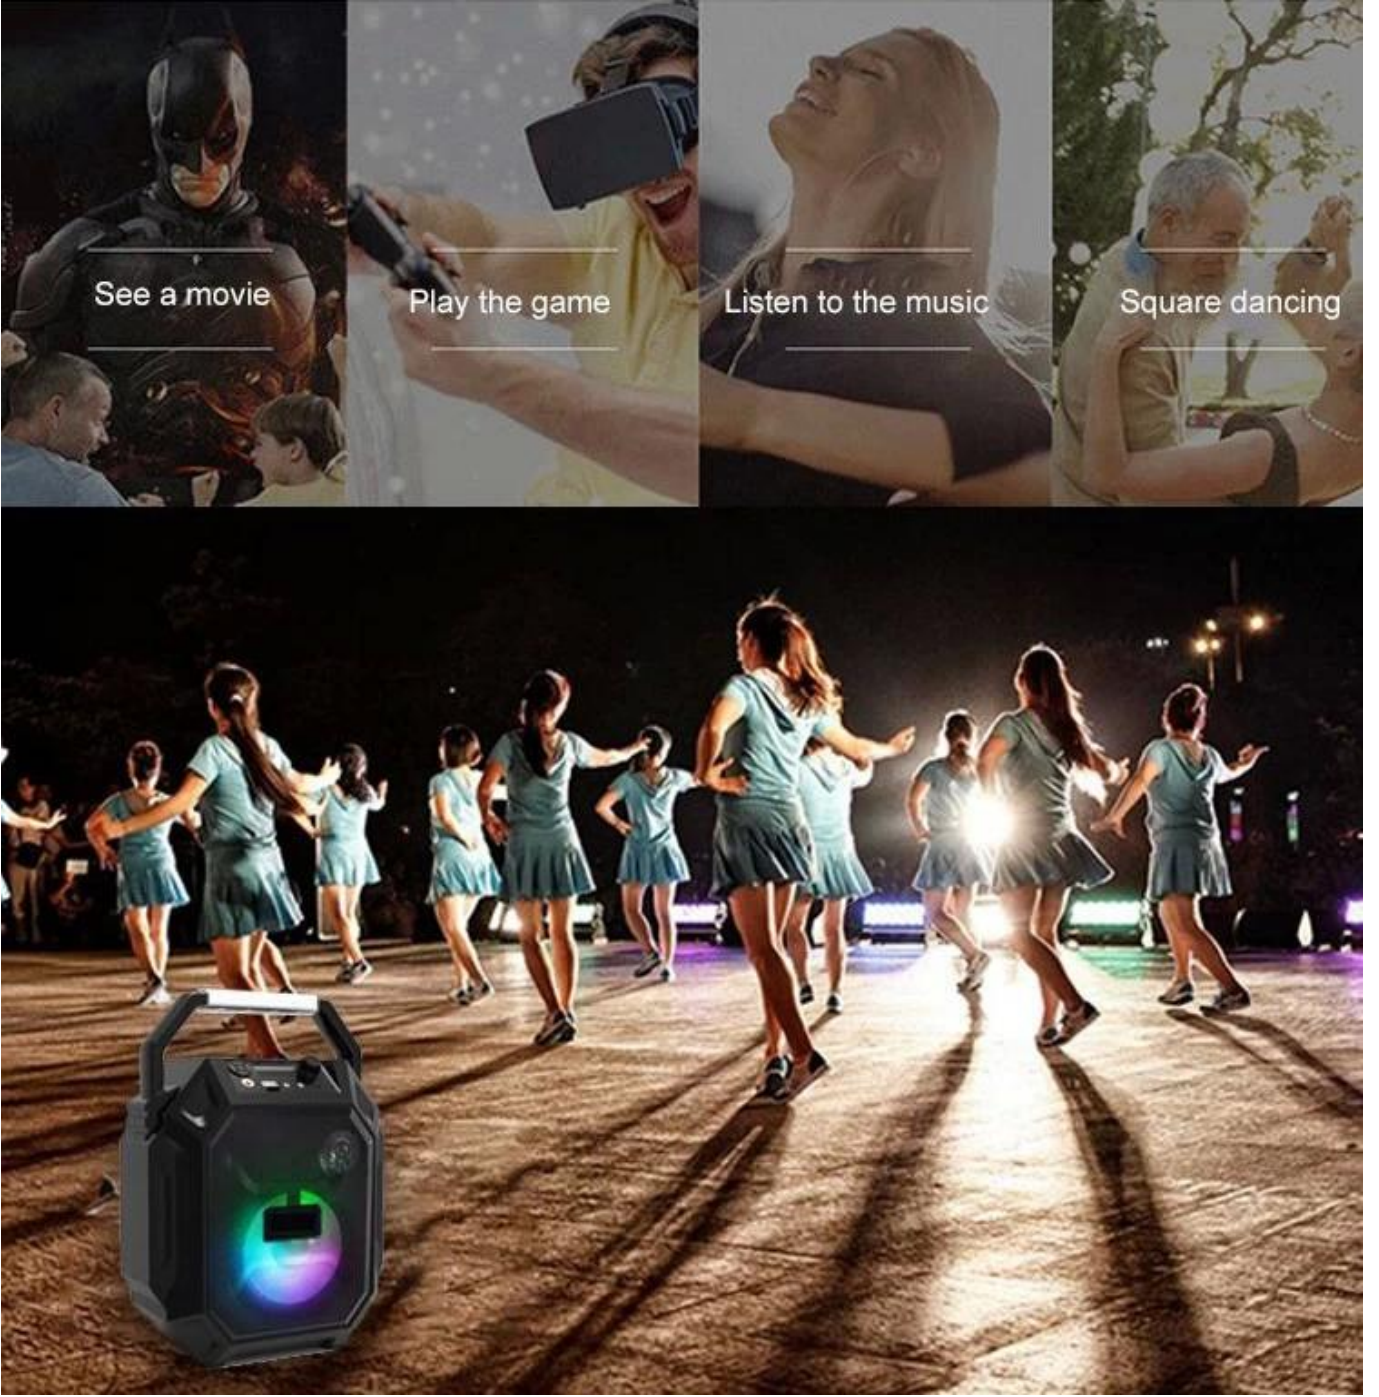

Hakkında Şirket:

- Şirketinizin elektronik işle ne zamandır ele alınması? Üretim var mı?

Jaskey Limited bir tasarımdır, Geliştirme, 12 yılı aşkın tecrübesi geliştirme ve tüketici elektronik pazarına katma değeri olan Trendy Moda Elektronik Ürünleri konusunda uzmanım.

- Hangi fabrika denetimini yaptınız?

Üretimimiz zaten SEDEX 4P, BSCI, ISO9001'in profesyonel bir kalite kontrol sistemi ile fabrika denetimi yaptı.

- Ana iş piyasanız hangi pazardır?