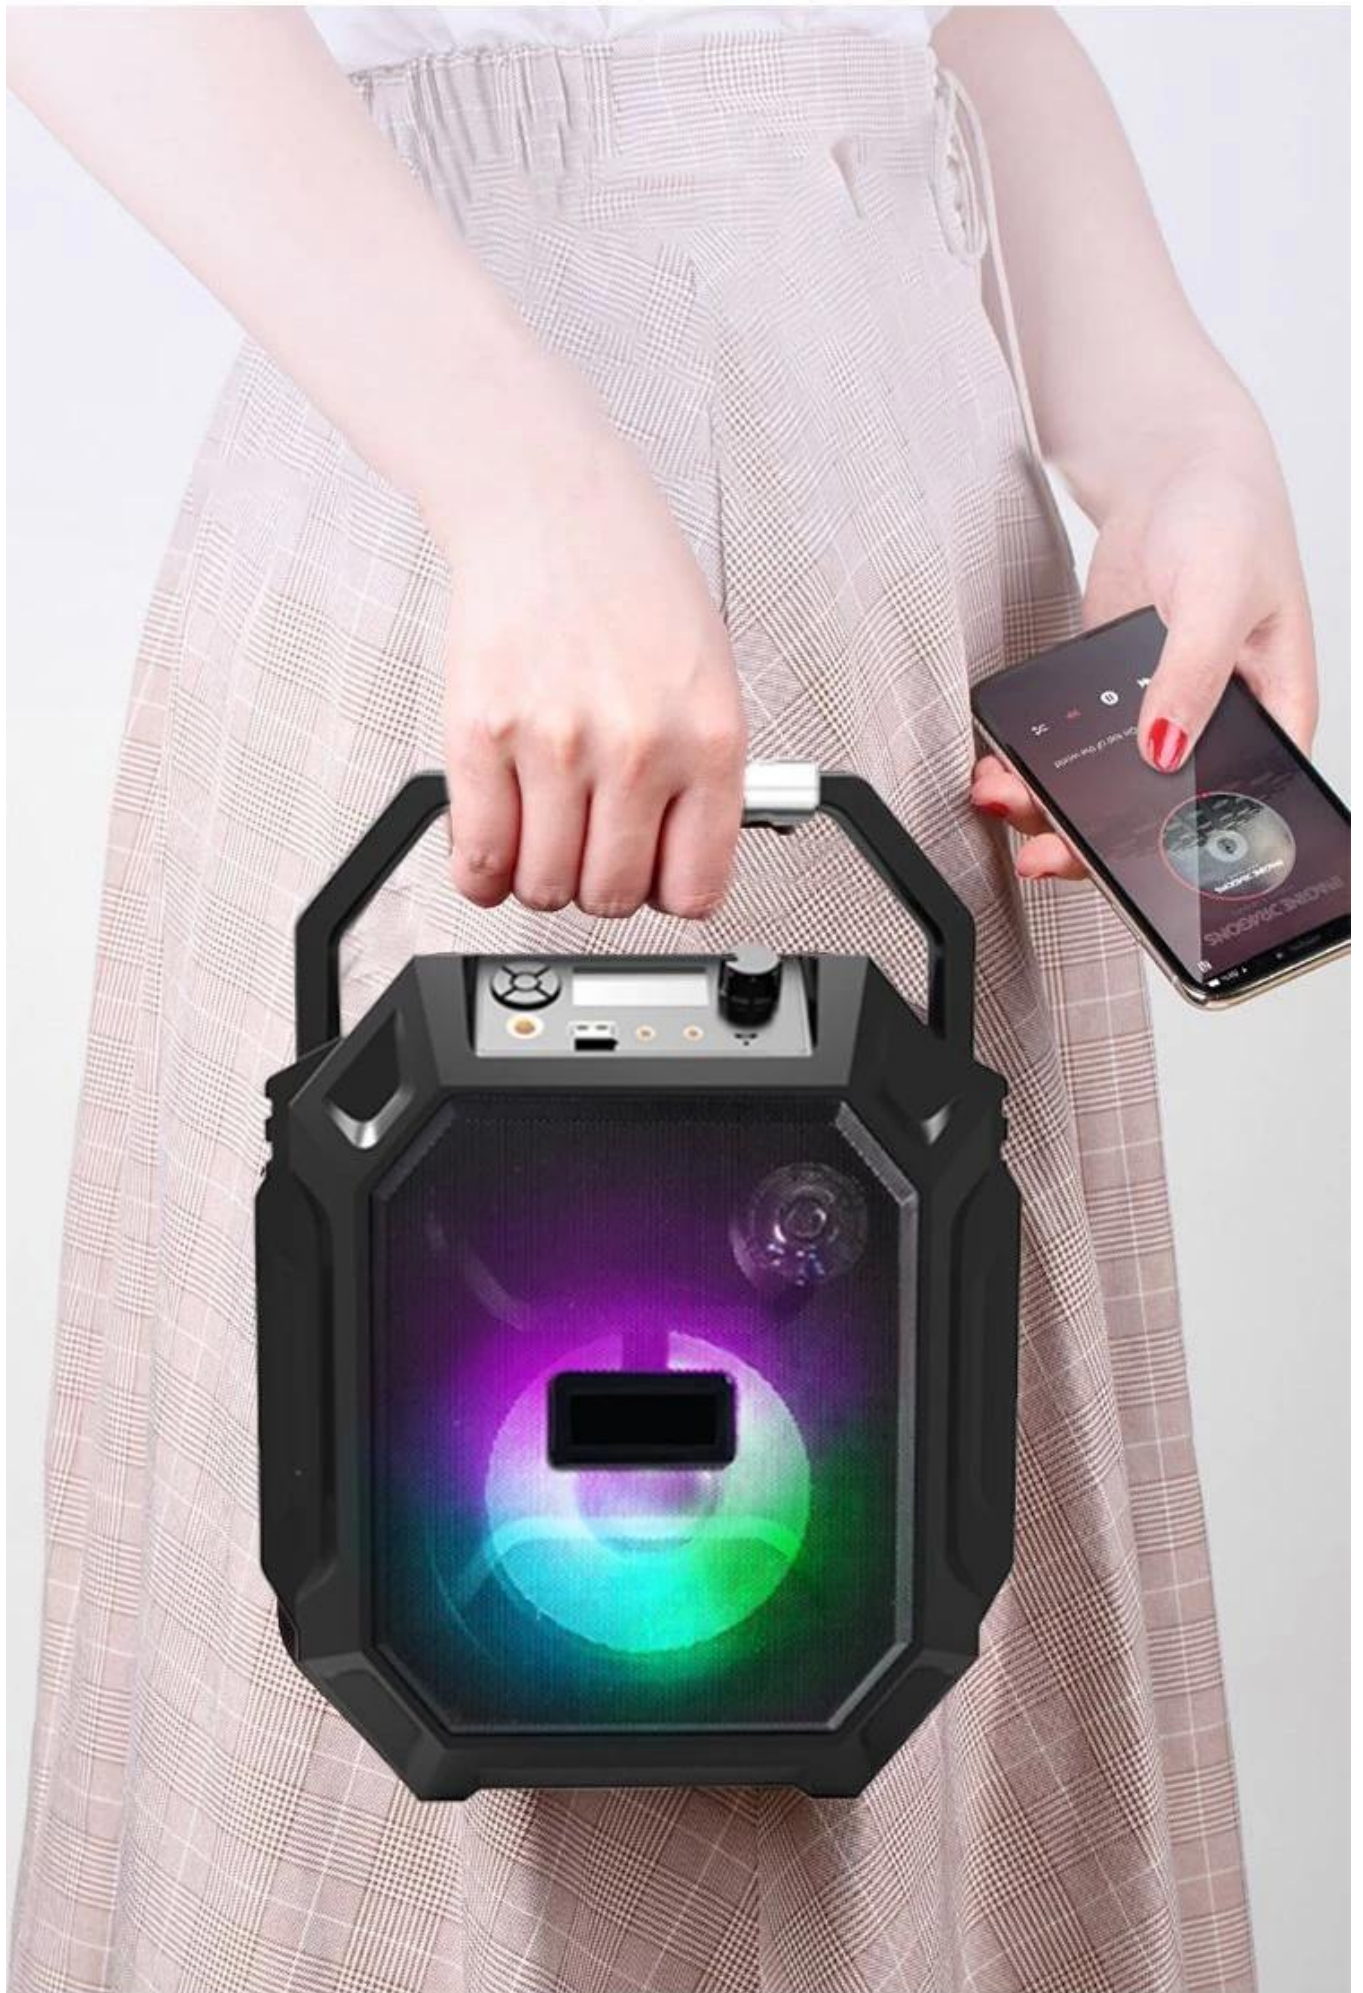

Built-in battery: 2000mAh

S/N ratio: ≥85db

Product Size : 269\*166\*370mm