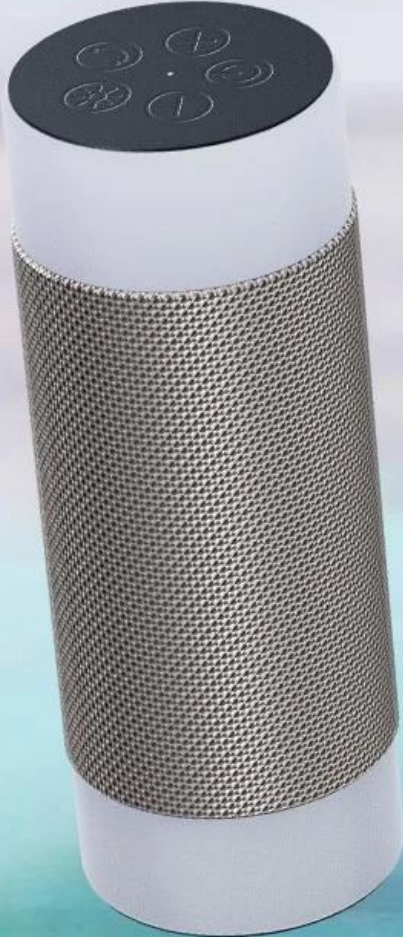

Frekans Tepkisi: 80HZ-20KHZ

HOPARLÖR: 3W\*2

Su geçirmez: IPX4

İşlev: Bluetooth, TWS, Çok Renkli Işık, Yerdeki kazık

Ürün Boyutu: 18.20\*7.0CM

# Outdoors Waterproof LED Light Speaker

NSP-0227 L

## Product Highlights

Material: ABS+ Fabric

Function: Bluetooth, TWS, AUX, Multi-colors Light,

The stake in the ground

Bluetooth: 5.0

Bluetooth Distance: 10M

Battery: 1200mah

Charging time: 3 hours