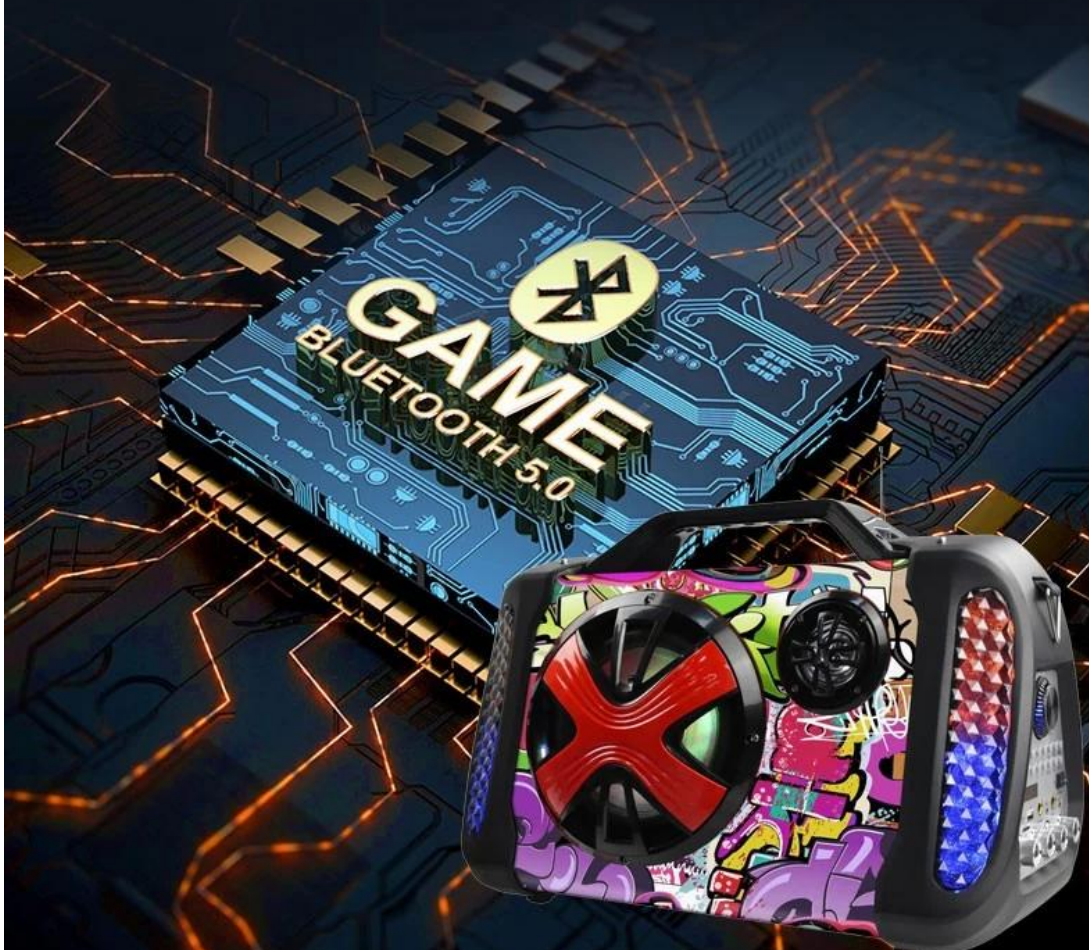

Speaker: 6.5", 4Ω+2" tweeter

Distortion: ≤1%

Built-in battery: 2000mah

S/N ratio: ≥85db

Accessories: DC Adaptor including cable

1pcs+ Remote control 1 pcs+ Audio cable

1pcs + Straps 1pcs

Product Color : Black with red

Product size: 438*239*298MM

Product with package weight: 4.2KG

Bluetooth 5.0

Wireless Bluetooth transmission

Wireless Bluetooth 5.0, 10 meters distance transmission

2000mAh

capacity large battery, listening all day