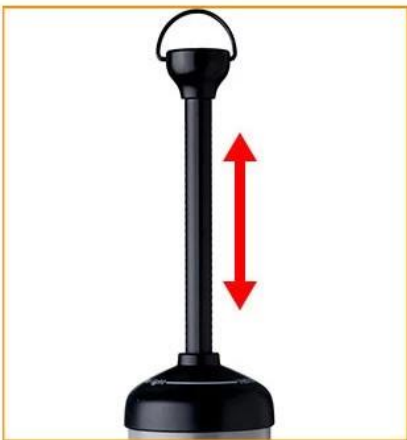

ADJUSTABLE BRIGHTNESS

Stretching can adjust the different brightness to meet your needs for brightness

LONG LASTING POWER, NO TROUBLED

Continuous lighting 6-8 hours, Durable LED lights, built-in 16pcs energy-saving LED, battery capacity up to 1200mAh.

PRODUCTS DETAILS

Products details:

Portable handle: Light on while pull, can be hung and carried .

1. Pull up the lamp post for the first time, turn on the lighting mode, brightness can be adjusted via the extendable lamp post according to individual needs.
2. Pull up the lamp post for the second time, turn on the night light mode, brightness adjustment as above.
3. Pull up the lamp post for the third time, turn on the atmosphere lamp mode, brightness adjustment as above.
4. Pull up the lamp post for the fourth time, turn on the hazard warning light.