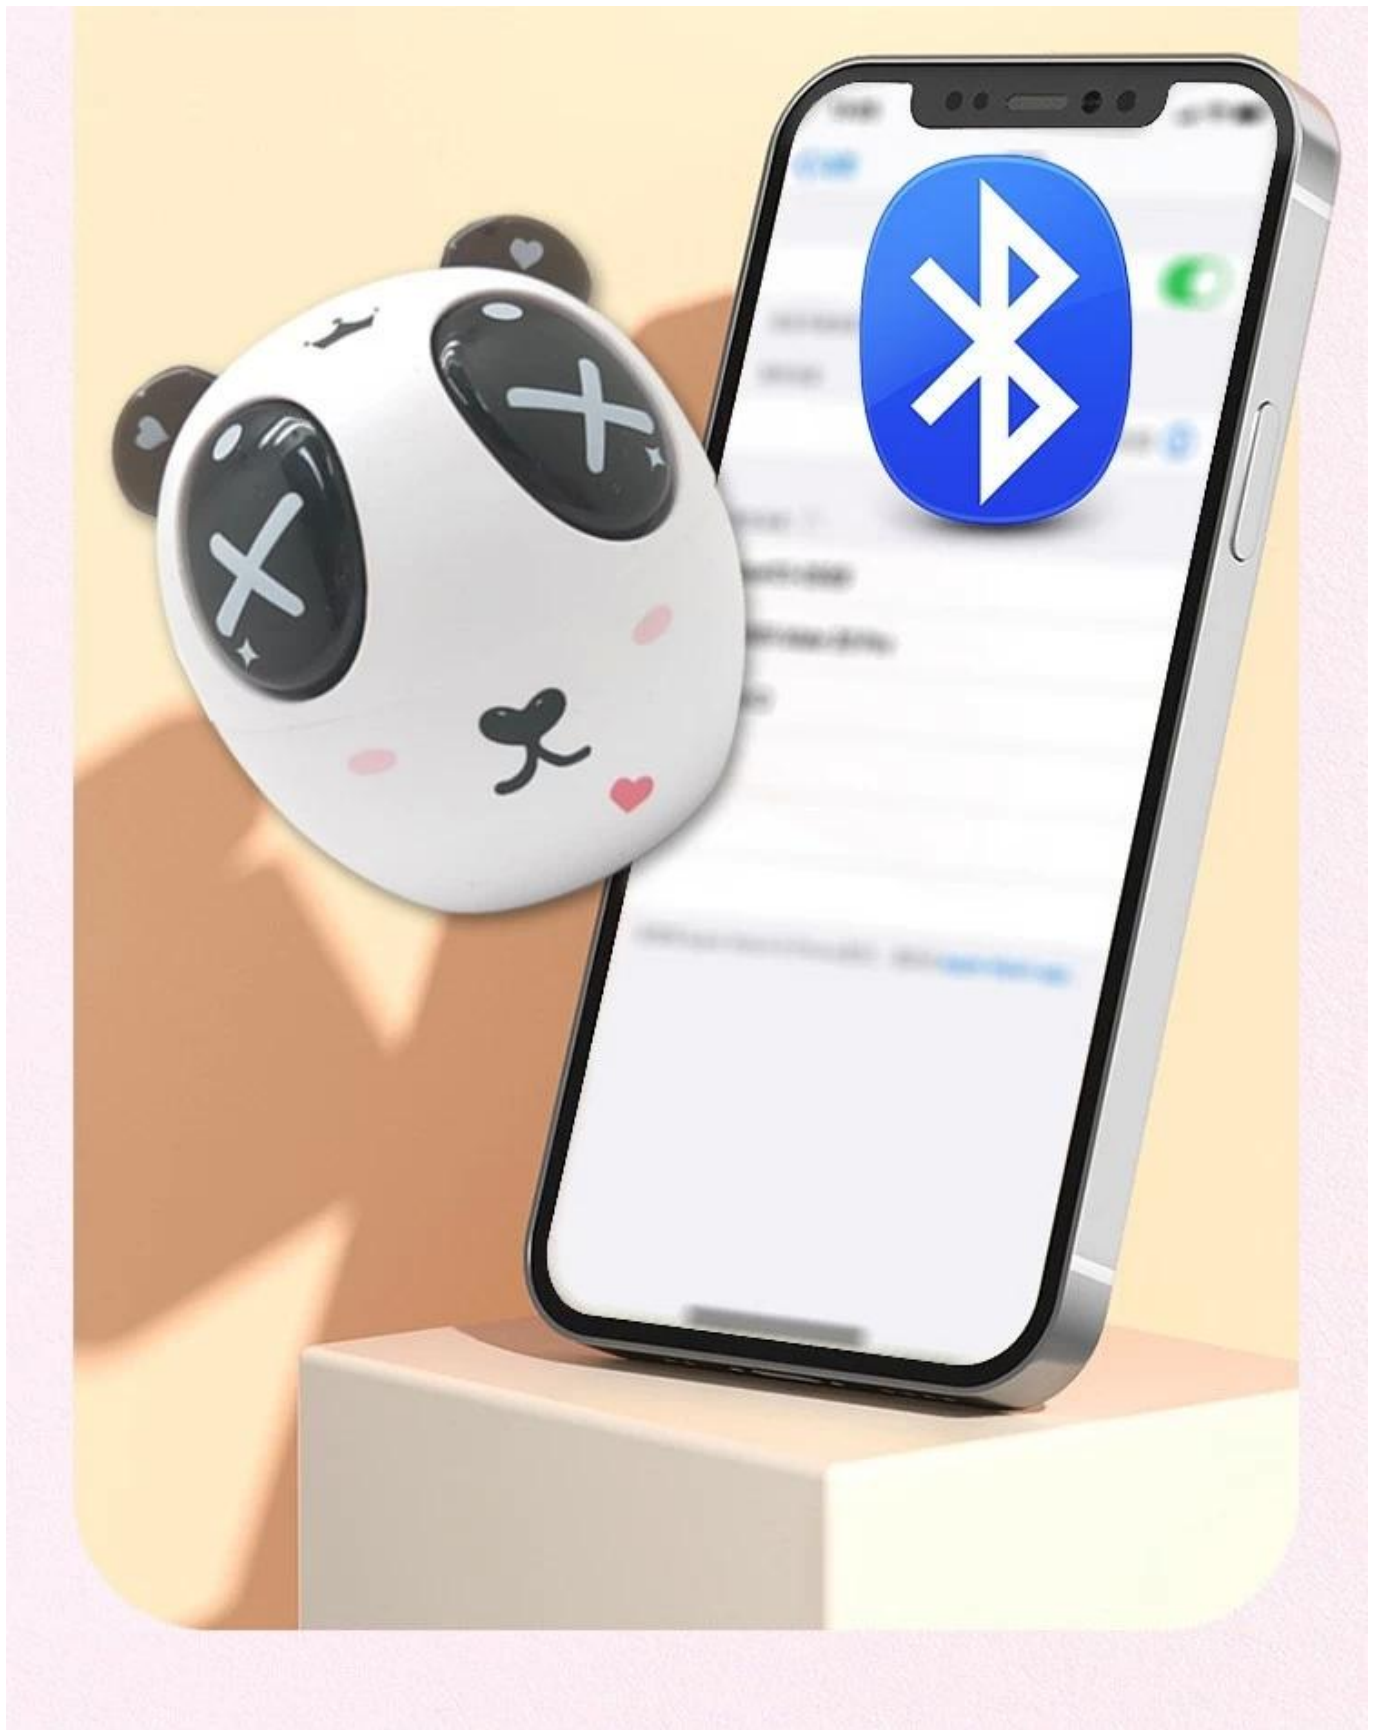

Çalma süresi: 4 saat

Kayıt kutusu ücretleri: 2-3 saat

Kutu boyutu: 5.5 * 4.9CM

True Wireless Earbuds

AEP-0213

Product Highlights

Materials:ABS

Bluetooth version: 5.0

Bluetooth distance: 10meters

Headphone battery capacity:35mA

Storage box battery capacity: 300 mA

Playing time:4hours

Recorder box charges:2-3hours

Box size: 5.5*4.9CM

Charging function

Wear comfortable