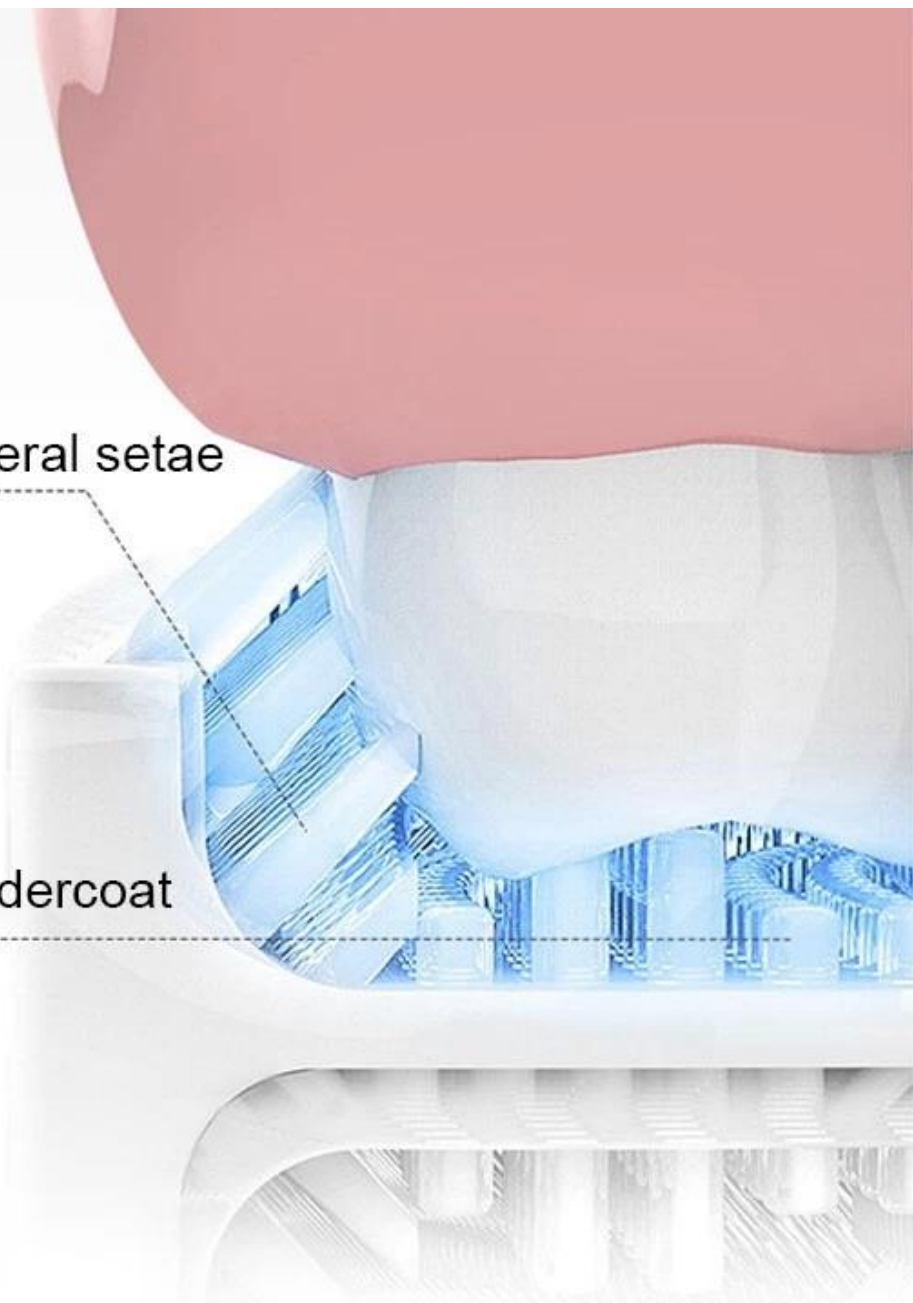

Materials: Silicone brush head+PC

Battery Capacity: 250mAh

Working Time: 15days

Modes: Comfort, Strength, Massage Waterproof: IPX7

Timing: 45seconds

Type:U-Shape

Age Group:Children

Accessories: Including the host, charging base, USB charging cable

Product size:95mm*50mm*50mm

30%

45° lateral setae

90° undercoat

- Level 1: Comfortable

- Level 2: Powerful

- Level 3: Massage

IPX7 waterproof