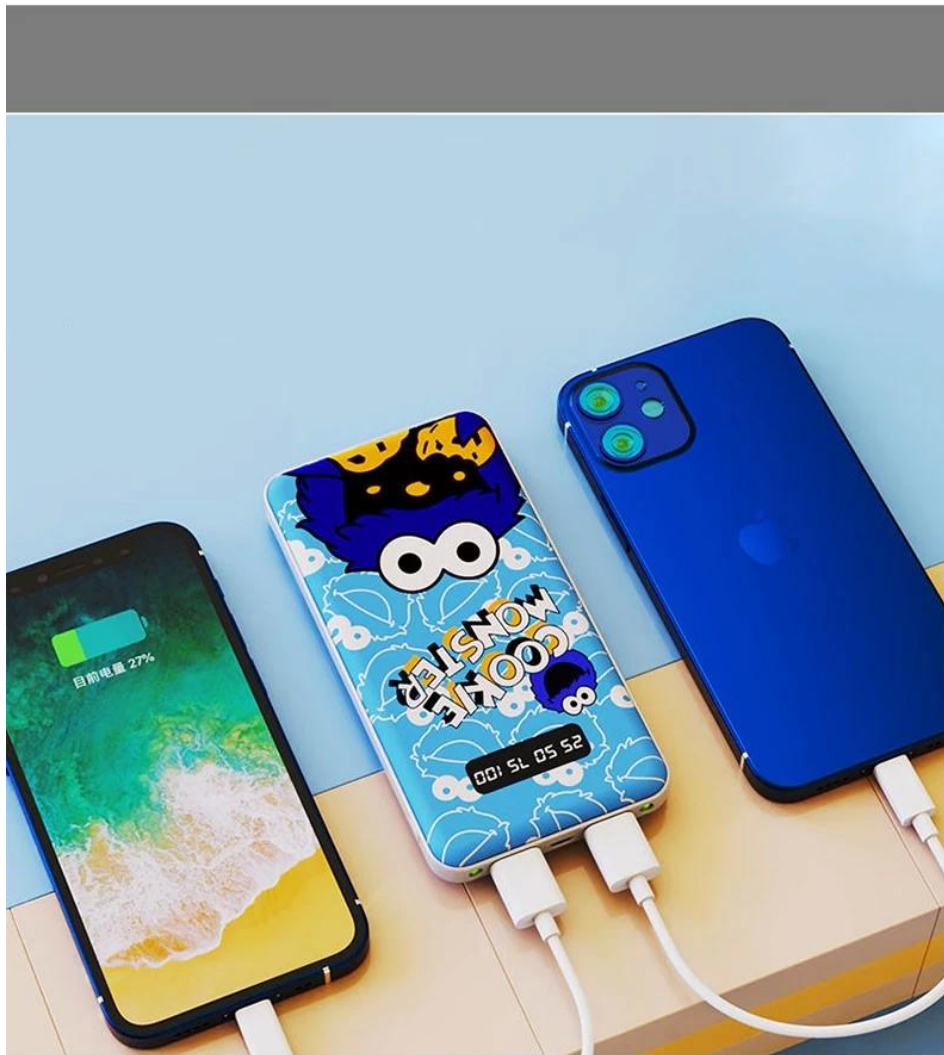

EG0261

...

Product Highlights:

Cartoon Powerbank with Dual LED
Light

Material:ABS plastic

Battery:5000mah

Input:5V 2.1A

Output:5V 2.1A

Input Interface:Type- C、 Micro

Output Interface: Dual USB

Product Size :13.8*6.9*1.5CM

Intelligent display power

Double LED lights

Dual USB input ports

Classic black and white

Şirket hakkında: