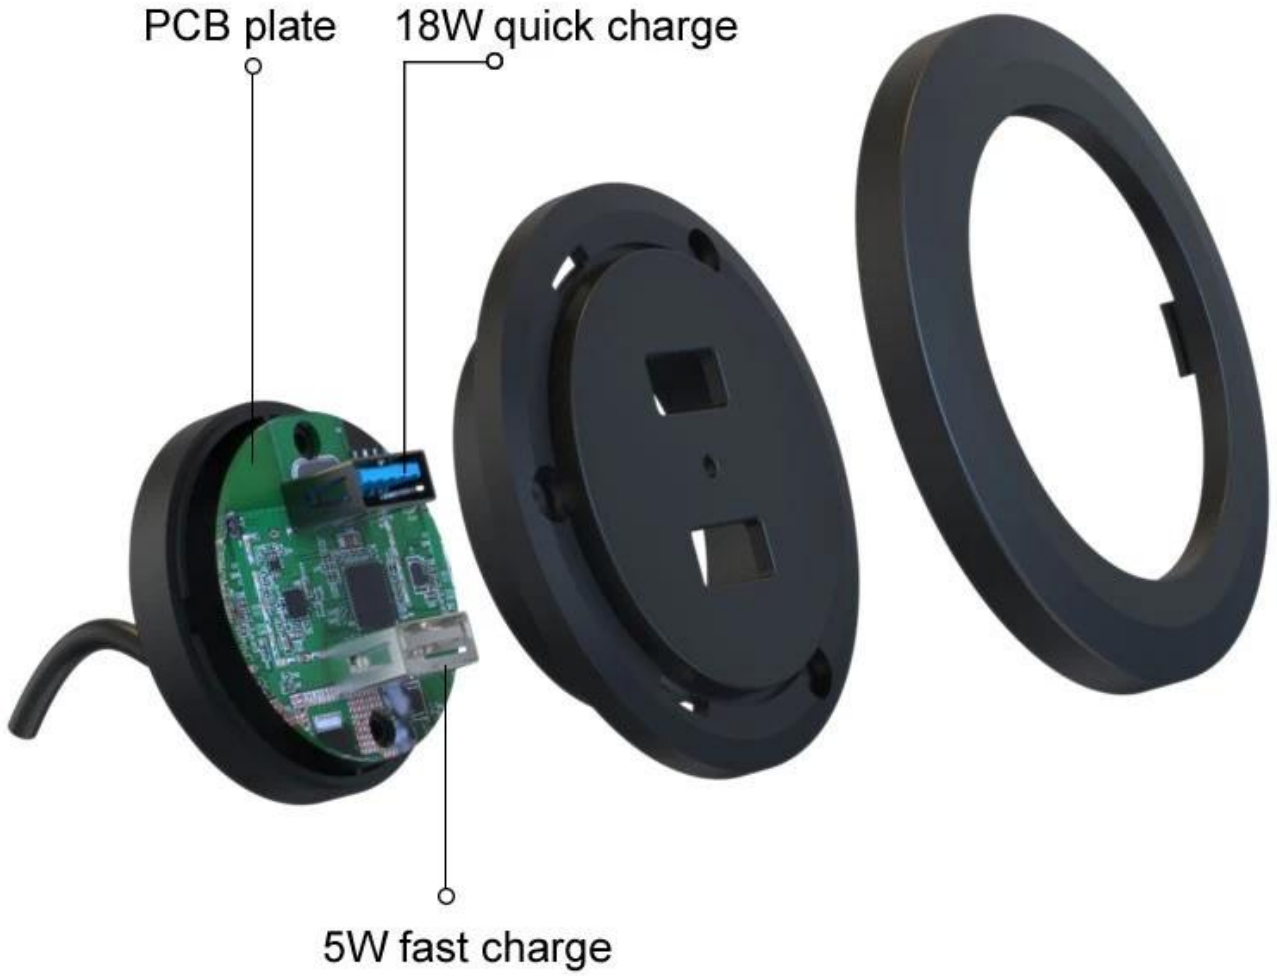

Adaptörlü Ankastre Mobilya İkili Şarj Cihazı EG0271

Malzeme: ABS plastik

Çıkış 1: 18W Hızlı Şarj

Çıkış 2: 5W

Uzun hat: 1.2M

Ürün Boyutu: 6.6*0.66*2.3CM

Built-in Furniture Dual Charger

EG0271

Product Highlights

Built-in Furniture Dual Charger with adapter

Material::ABS plastic

Output 1:18W Fast Charging

Output 2:5W

Long line:1.2M

Product Size :6.6*.6.6*2.3CM

for the hole size at D0.45CM of the furniture.

HS Code: 8504409999

Automatic power off protection circuit

Embedded desktop installation

18W Super Fast Charge

USB smart fast charge

Output 2:5W

66mm

Şirket hakkında: