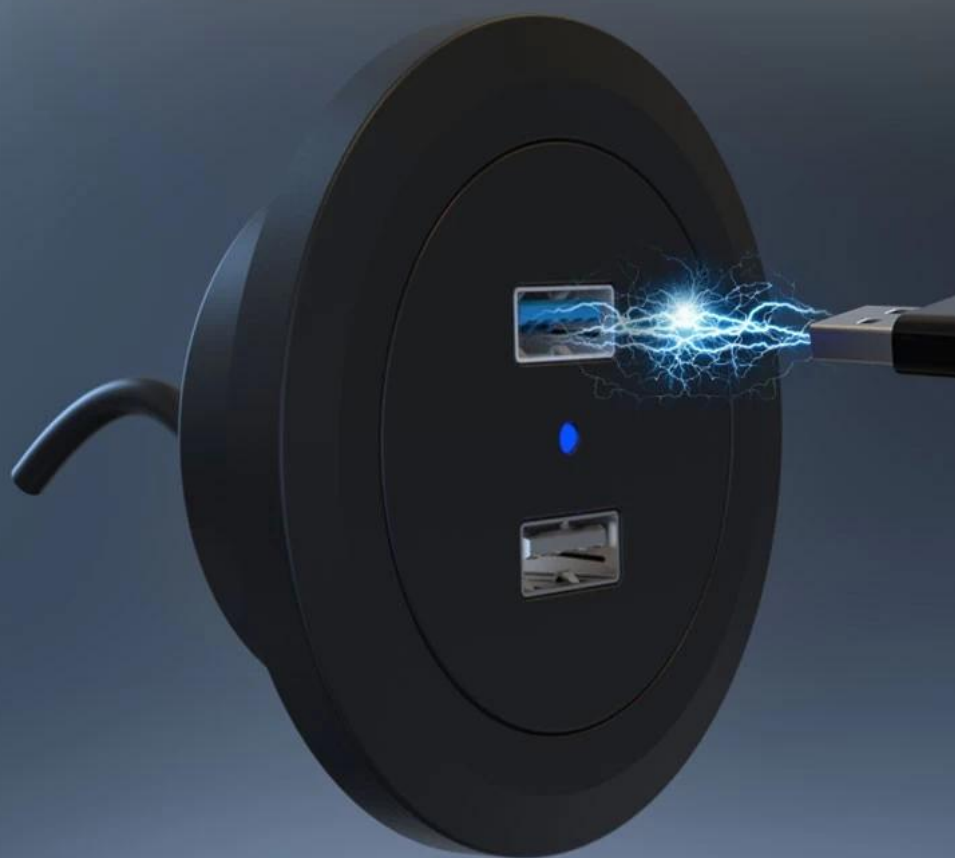

18W Super Fast Charge