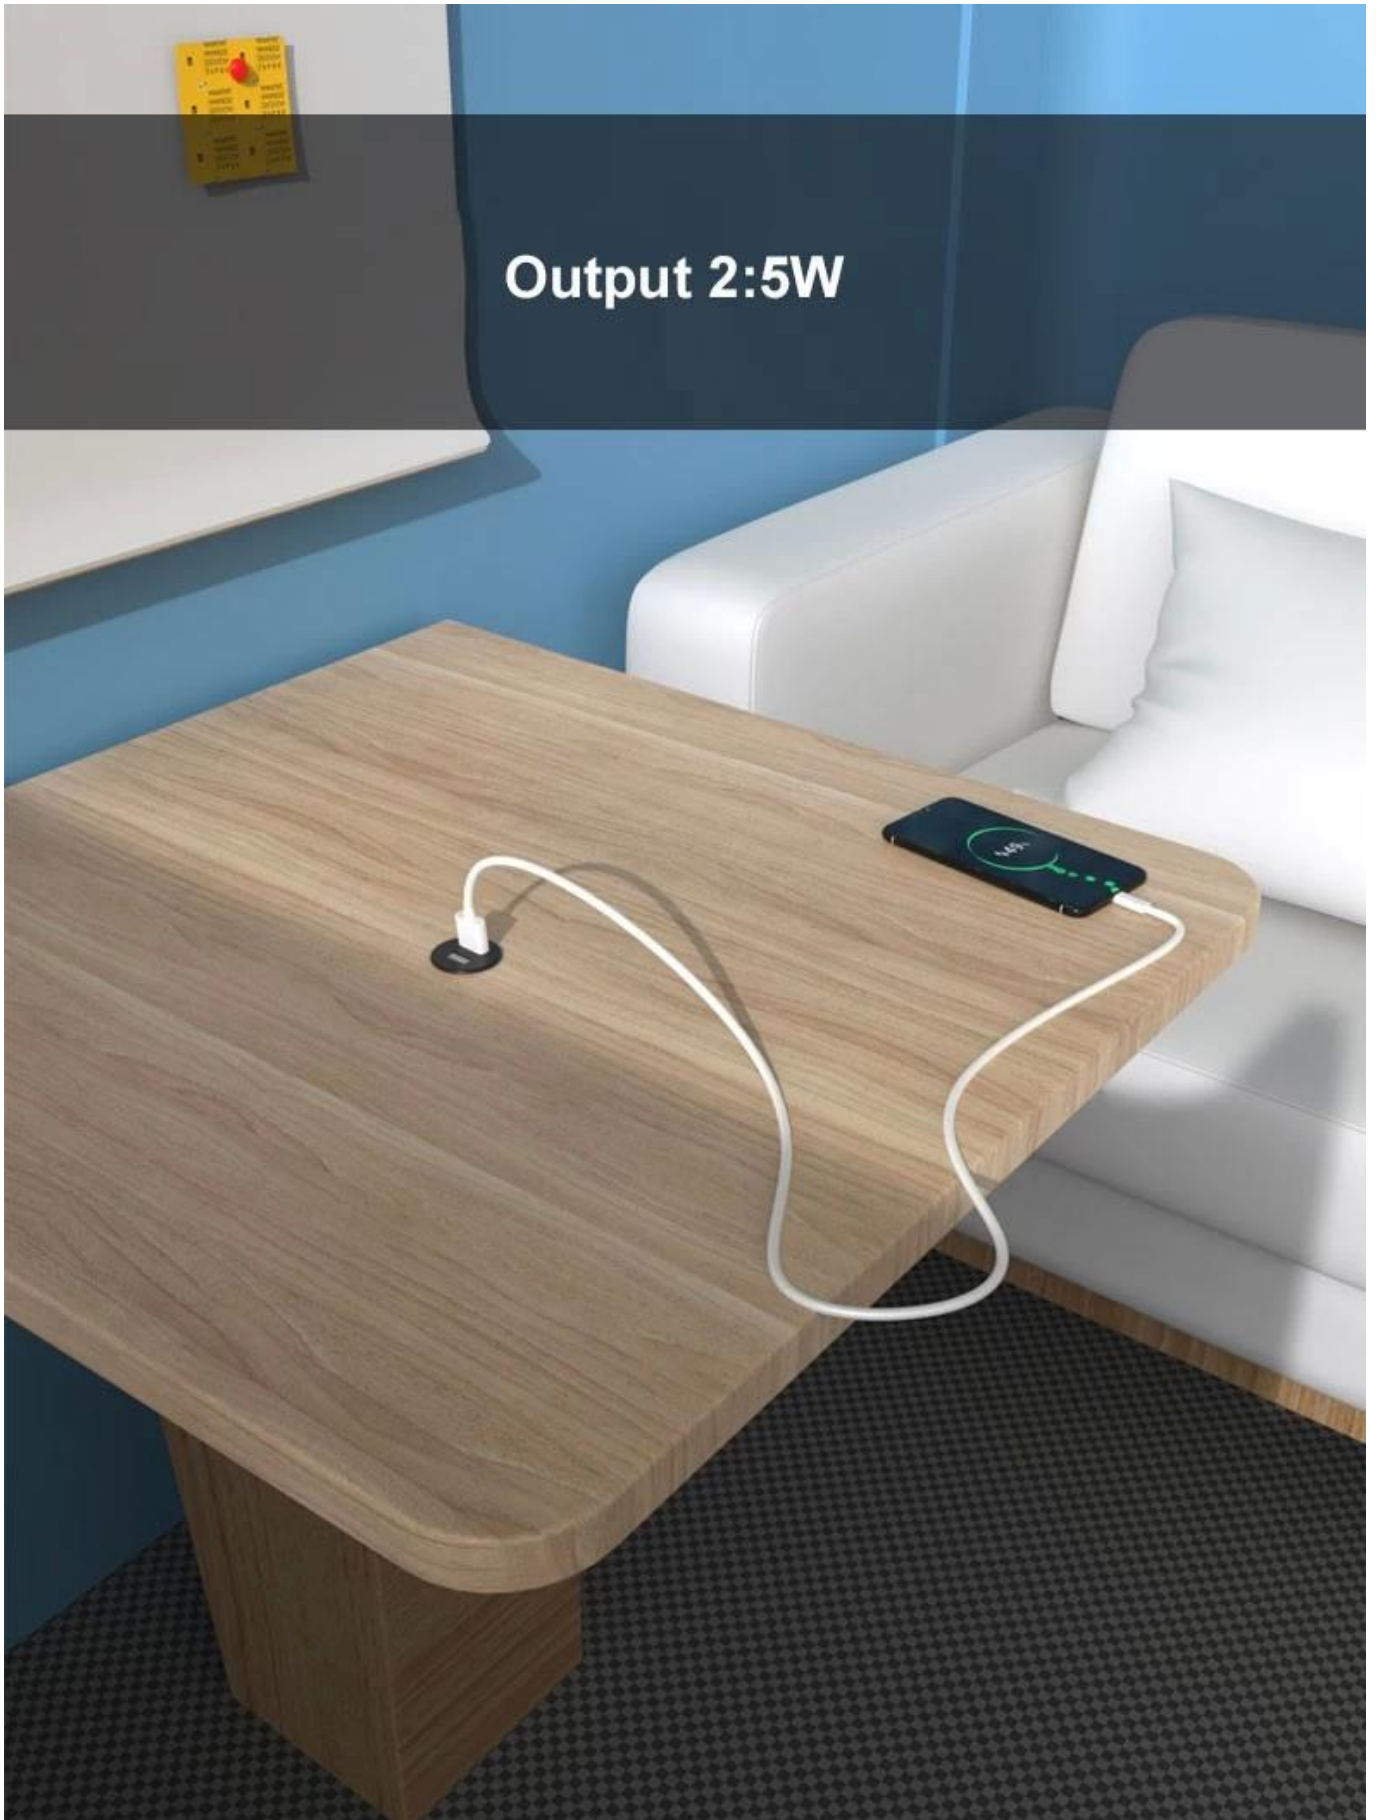

Output 2:5W