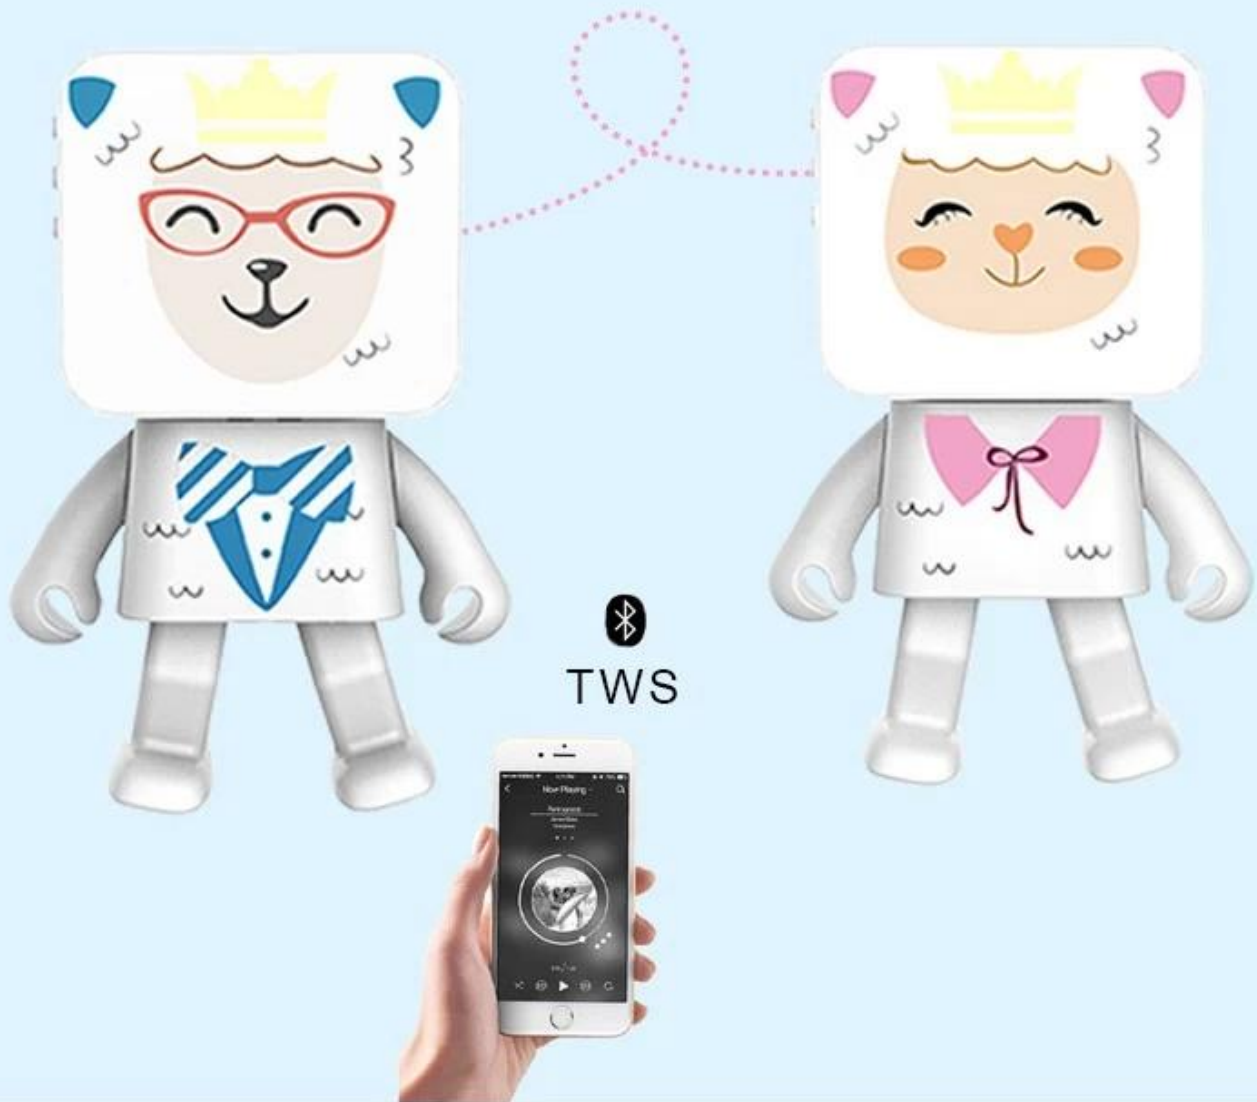

Dans Bluetooth Hoparlör Artı

Müzik çalar ile dans salıncak

TWS ara bağlantısı için destek, Mikro SD Kart

Dans hızı ayarlanabilir

Dancing Speaker Plus

NSP-228PL

Specifications

- ◆ Swing Dancing with Music Player
- ◆ Material: ABS Plastic
- ◆ Support TF Card/AUX/Hands-free call
- ◆ USB charging input voltage: 5V
- ◆ Lithium battery specifications: 3.7V / 5000MA capacity
- ◆ Charging time: 4 hours
- ◆ Working Time : Up to 10 hours at normal volume
- ◆ Speaker rated power output: 2*6W
- ◆ Wireless range: 10 meters
- ◆ Bluetooth solution: V5.0
- ◆ Support for TWS interconnection
 - Micro SD card
- ◆ Dancing Speed is adjustable
 - Light function: lightness is adjustable
- ◆ Accessories: USB charging cable, Manual, Gift box
- ◆ PDimensions: 22.20*15.30*9.50 cm

DETAIL DISPLAY

AUX

Dancing

Hands-free

TF Card Slot

Bluetooth

TWS

Light

All Certificate of FCC, CE, ROHS, KC, BQB is available.

Lightness is adjustable

Sound Release on both sides

Moving Hands

Moving Legs

Moving Speed is adjustable

CUSTOMIZED IMAGE IS OPTIONAL

SUPPORT FOR TWS INTERCONNECTION