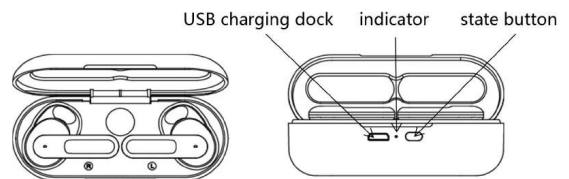

OPERATION INTRODUCTION

CHARGE WAREHOUSE