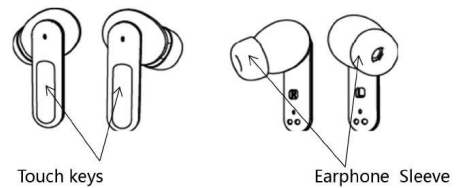

IMPORTANT FUNCTIONS

Wearing this hearing aid can significantly improve hearing

OPERATION INTRODUCTION

CHARGE WAREHOUSE

TWS EARPHONE

CHARGING COMPARTMENT FUNCTION

NO	Function	operational approach	LED indication
1	Charging the charging compartment	Connect lightning cable	When charging, the orange light flashes for a long time, and the orange light turns to green light for 3s after fully charged. Less than full power: the orange light keeps on for 8S.
2	Stop charging	Press the trigger button to unplug the lightning cable	Green light is on last 3S
3	Earphone in warehouse	Put the earphones in the compartment (after the earphones are in contact with the charging contacts)	Electricity > 10%, green light flash 1 time ; Electricity <=10%, orange light flash 1 time ;
4	Headphone out of warehouse	Headphone release bin (after the headphones leaves the charging contacts)	Electricity > 10%, green lightflash 1 time ; Electricity <=10%, orange light flash 1 time ;
5	low battery	When the power level of the trigger button is 0, remind	Orange light last flash, 3s
6	Charging compartment battery check	Short press button	Electricity > 25%, green light flash 1 time ; Electricity <=25%, orange light flash 1 time ;
7	Uncap	Open the charging compartment cover	Electricity > 10%, the green light turns on for 3 seconds and then goes out. Electricity <=10%, range light Flash 3 times;
8	Close the lid	Close the charging compartment cover	Electricity > 10%, the green light turns on for 3 seconds and then goes out; Electricity <=10%, the orange light turns on for 3s and goes out.
9	In-house matching	Open the cover, the green light(orange light is on and the headset is paired in the compartment	Pairing successfully: the headset will prompt the pairing success message ONE TWO; Pairing failed: no prompt;
10	Full battery prompt	After fully charged	When it reaches full power: the green light is always on; When the lightning line is connected. When the battery is not full, press the button shortly, the orange light flashes for a long time; Fully charged, short press the button, the green light flash 1 time.