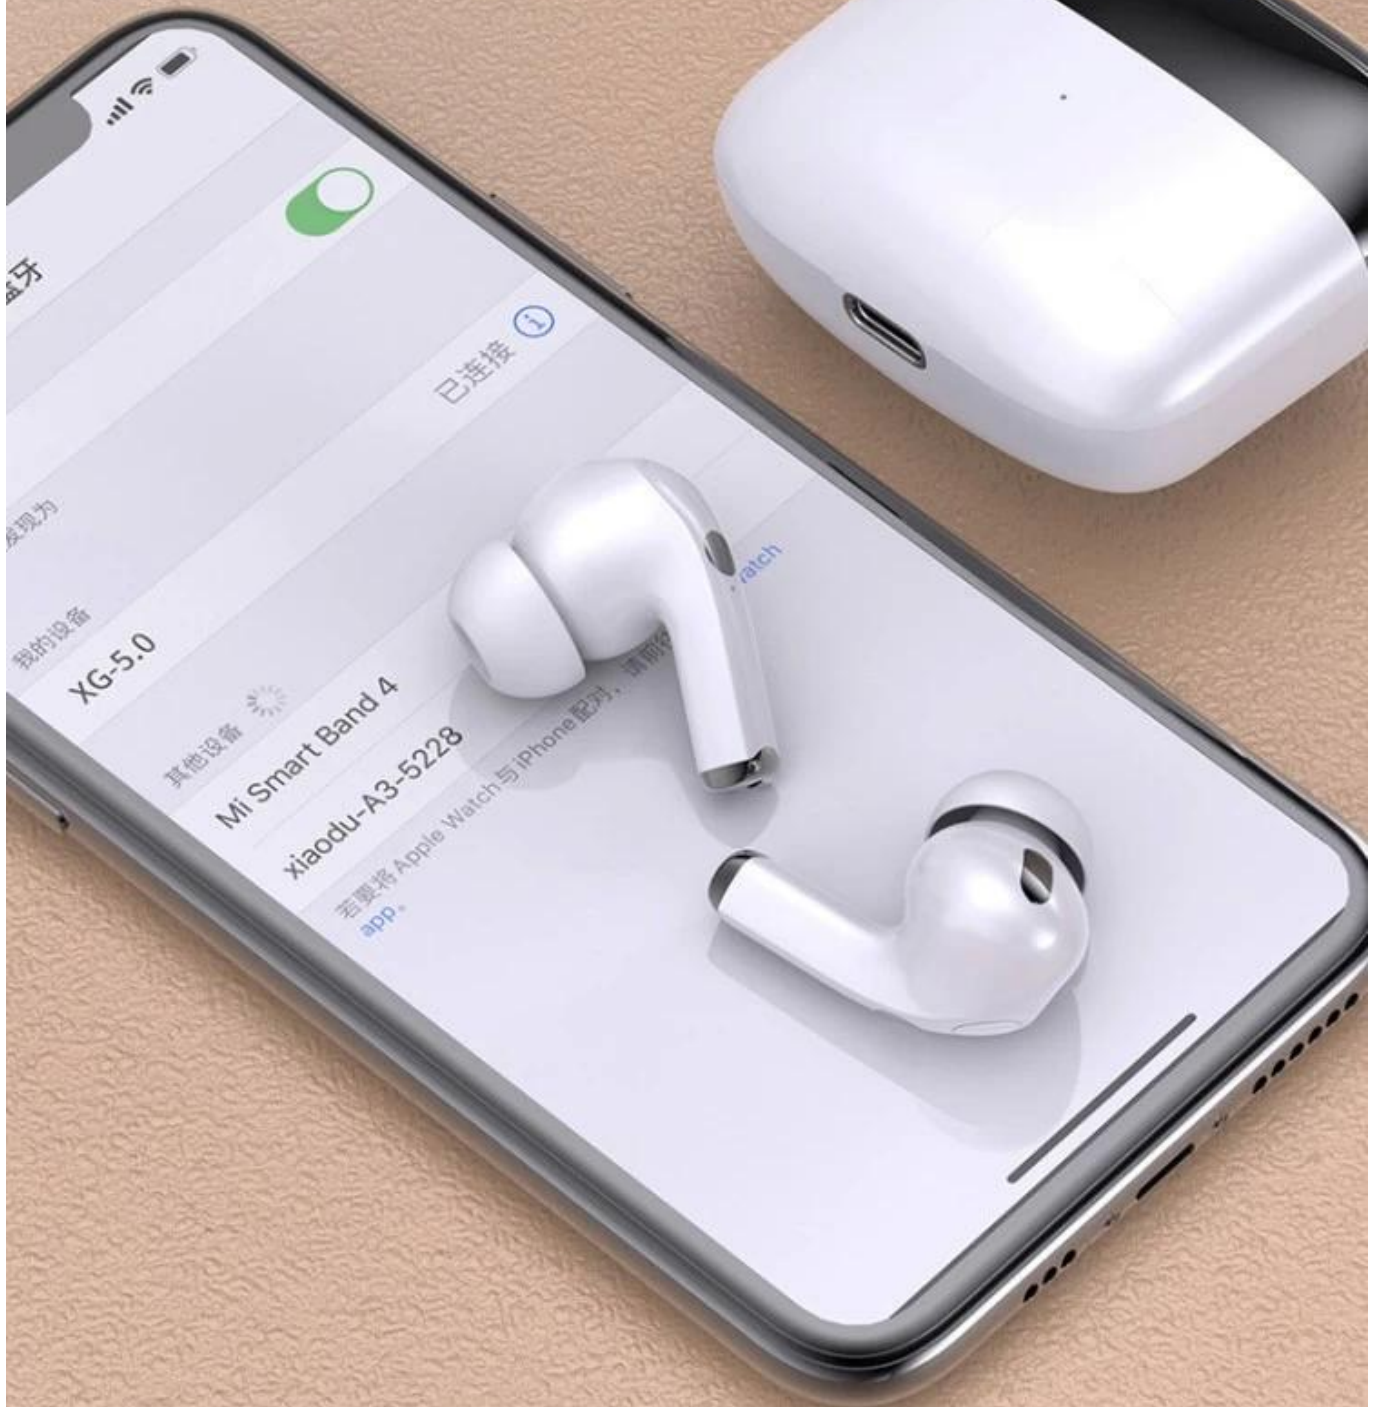

Active Noise Cancelling Wireless Earphone

AEP-0214

Product Highlights

Materials: ABS plastic

Bluetooth version: 5.0

Bluetooth chip: Bluetooth 8892

Bluetooth distance: 10meters

Headphone battery capacity: 35mAh

Storage box battery capacity: 320mAh

Playing time: 3-4hours

Recorder box charges: 1.5hours

Waterproof: IPX5

Impedance: 32Ω

Charging port : Type-C

Box size: 6.9*5.5CM

Waterproof IPX5