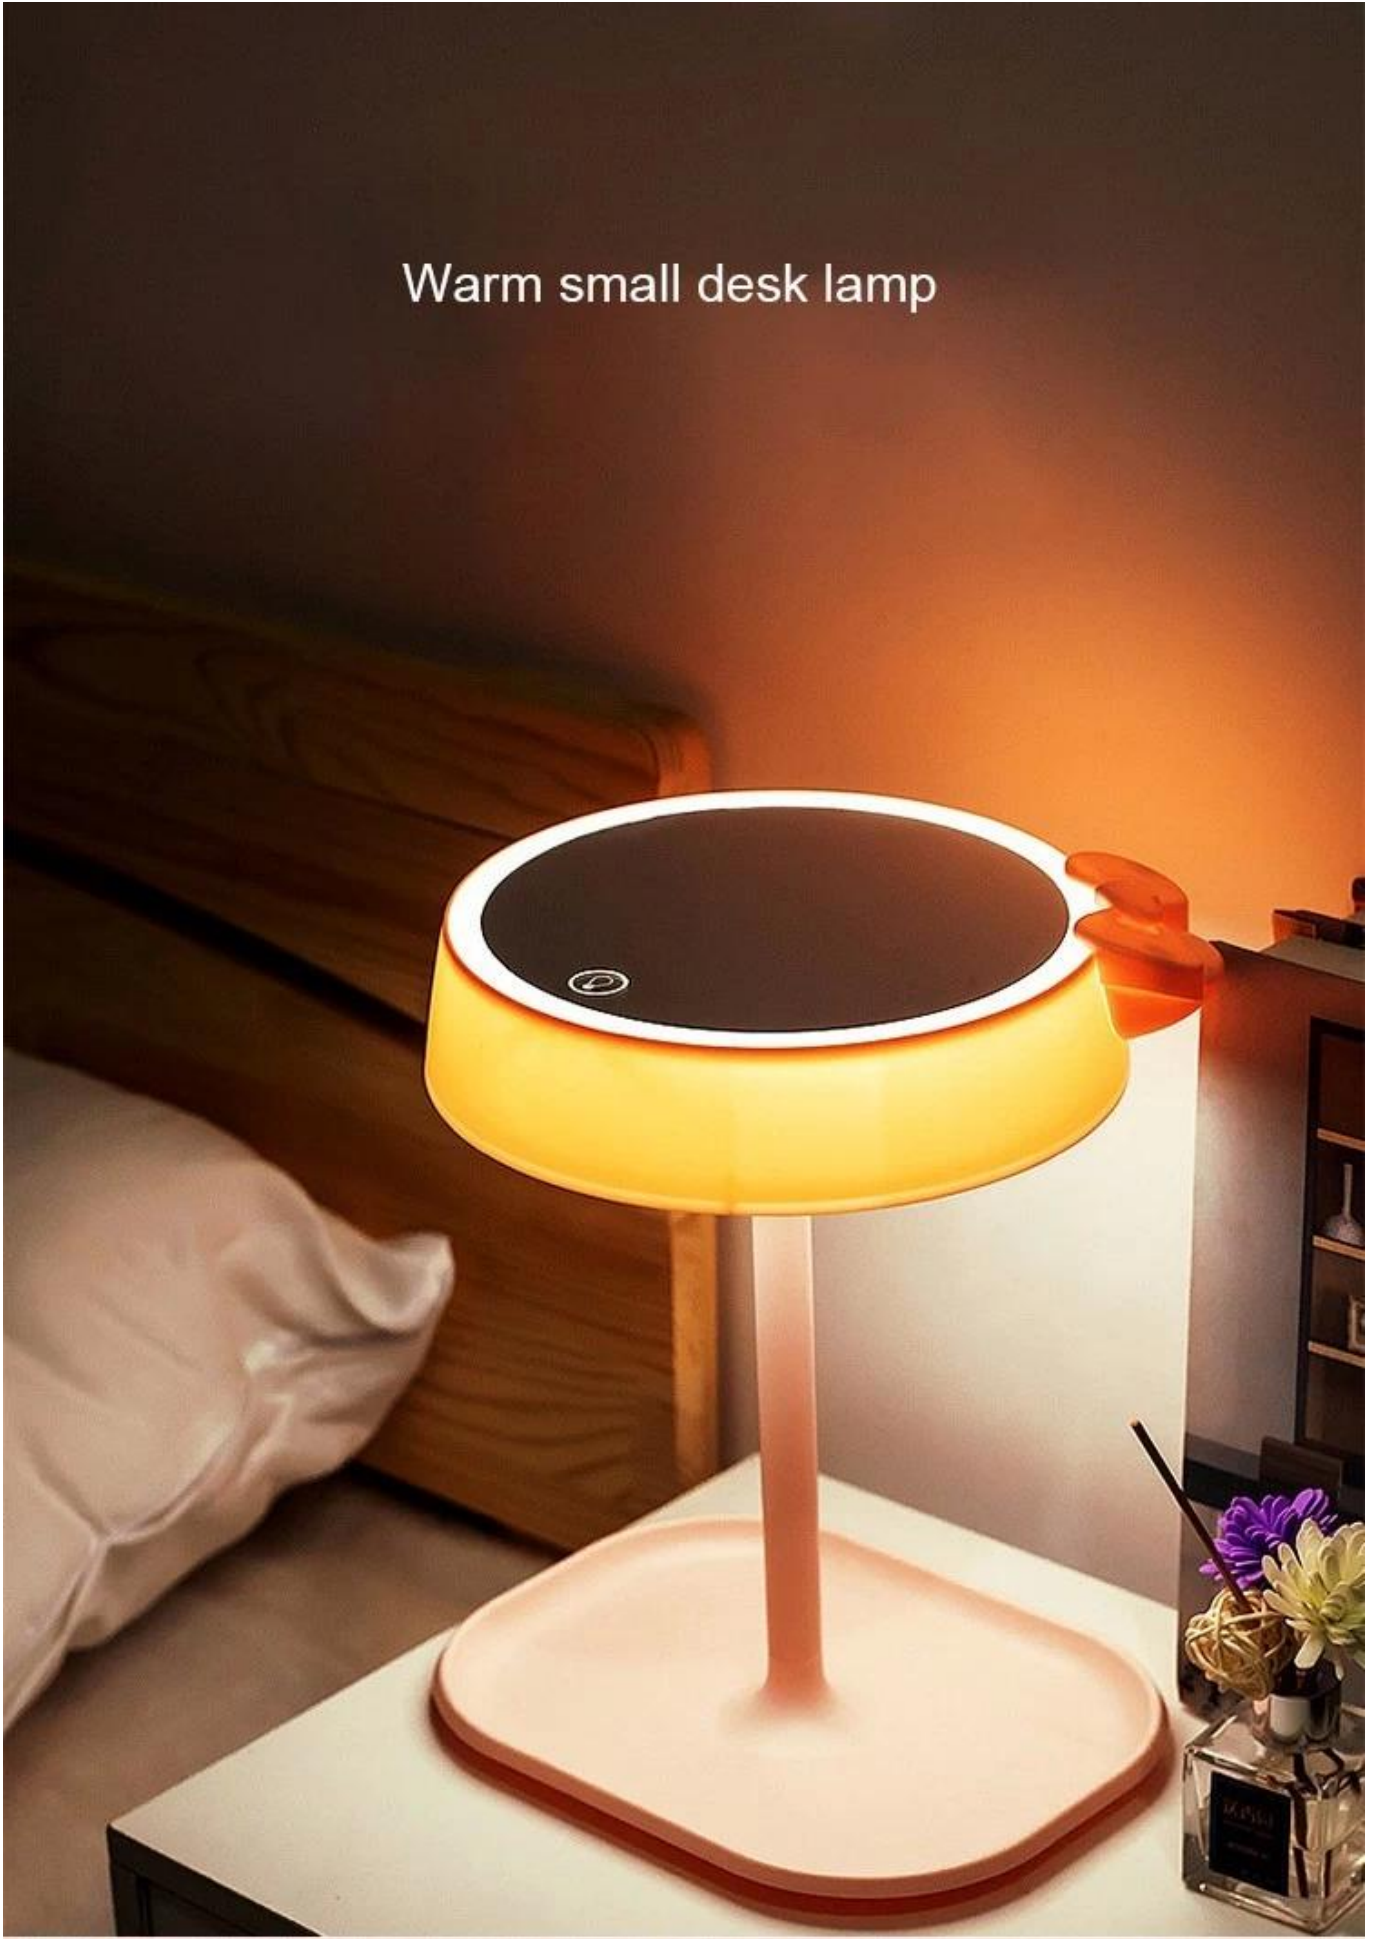

Warm small desk lamp