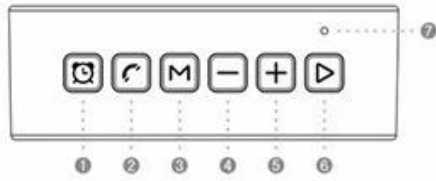

Bluetooth speaker phone audio card

Wireless subwoofer clock display

For the colorful...

Bluetooth  
WIRELESS SPEAKER

- ① The alarm mode
- ② Answering the hang up button
- ③ Mode key (bluetooth play, TF card play, radio, lights)
- ④ A song/long press on the volume decreases
- ⑤ The next song/long according to the speaker
- ⑥ Long press cancel to suspend play/bluetooth mode matching short by searching/radio mode
- ⑦ The MIC hole