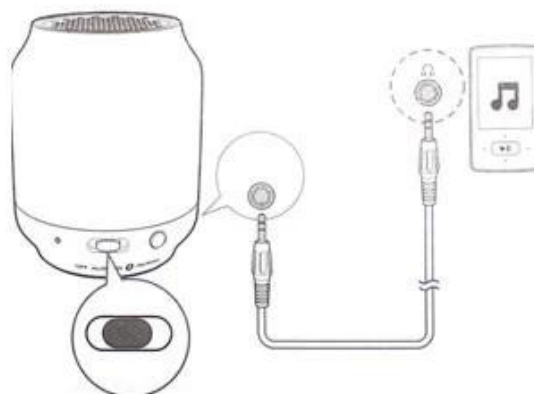

# Bluetooth connection broadcast

Compatible with apple/computer/phone/tablet

1. Open the bluetooth

2. To connect,

☞> <> :</p></div>
<div data-bbox="68 136 594 153" data-label="Text">

-</p></div>
<div data-bbox="68 168 919 220" data-label="Text">