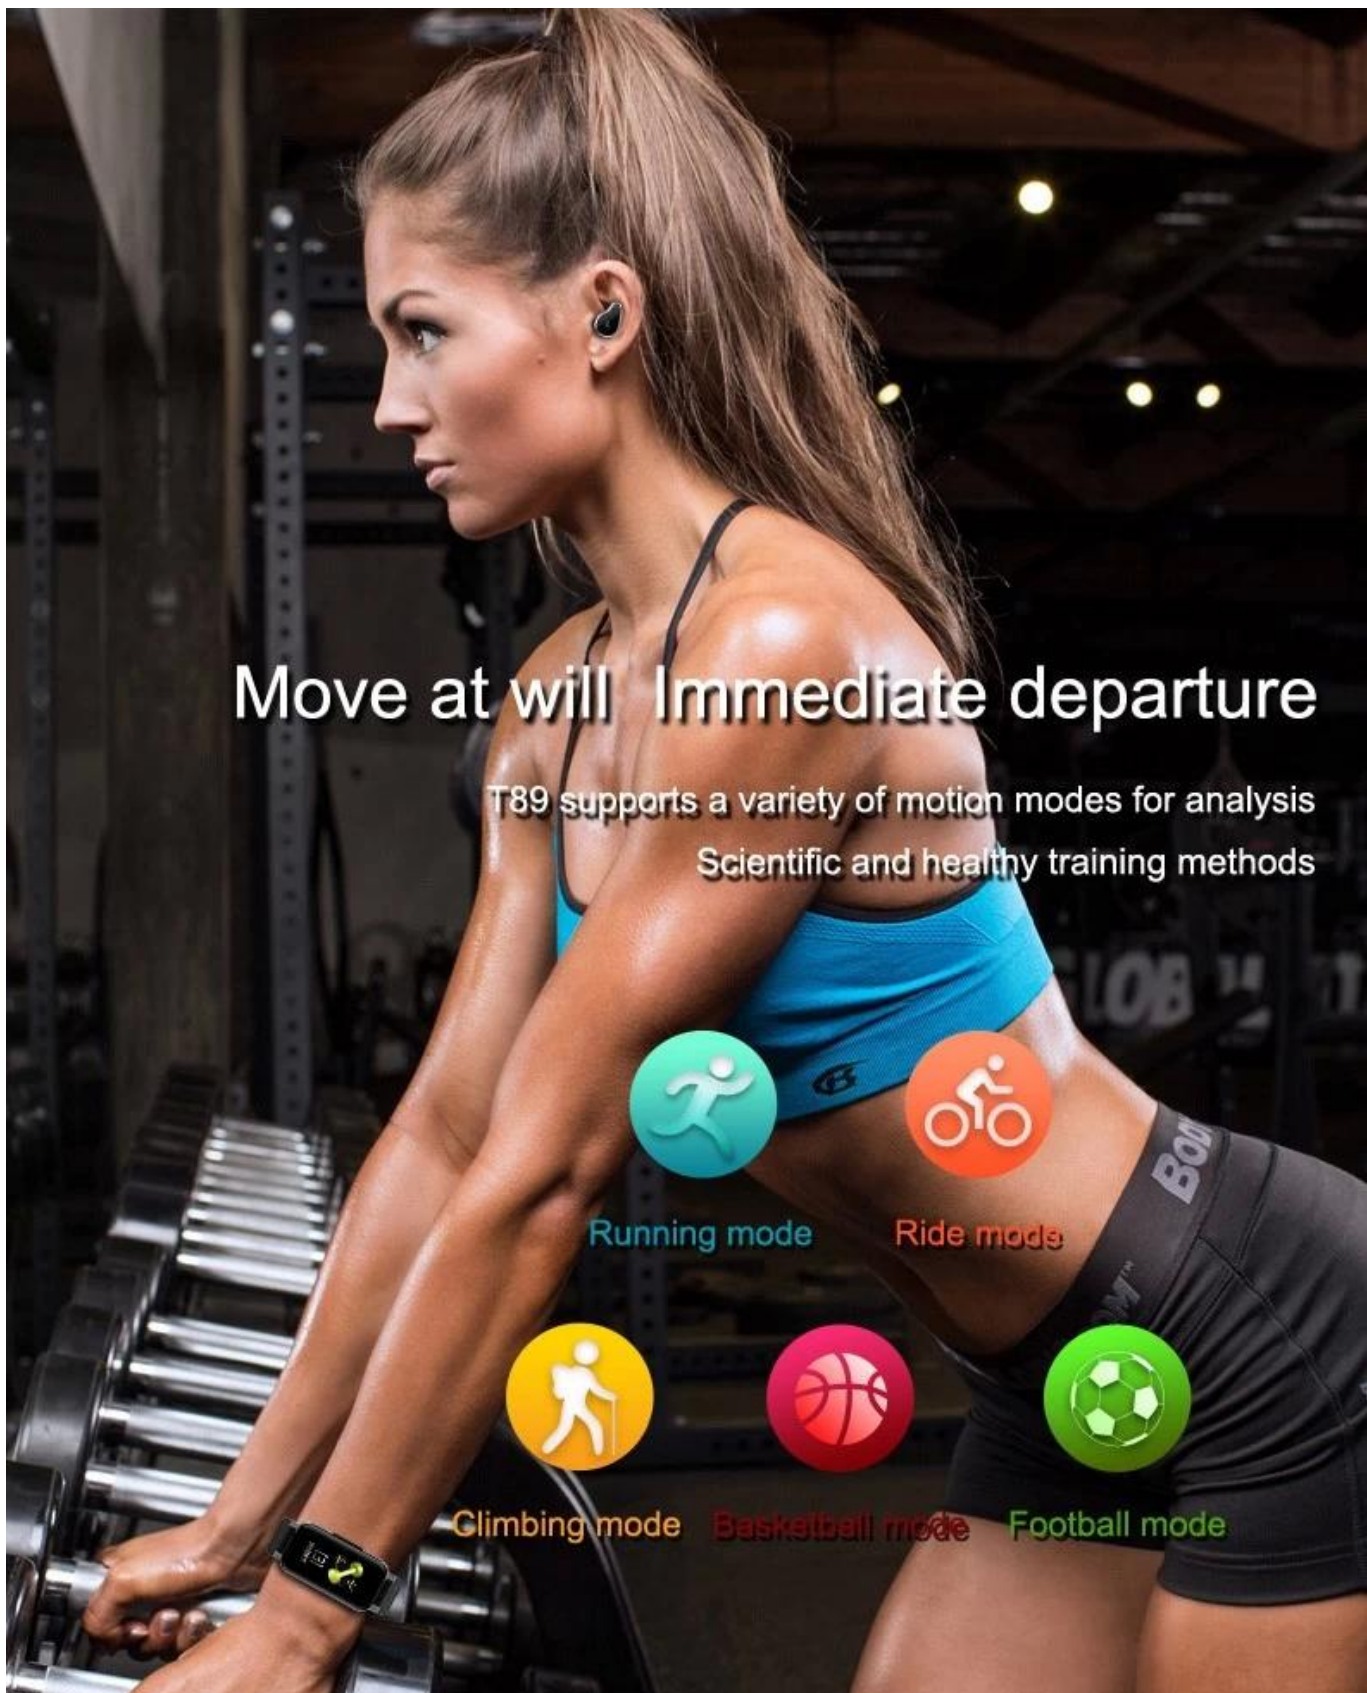

1.14" large screen

Brightness adjustment

Switch main interface on bracelet

vs

1.14 Large screen for new products

High definition, fine color
and multi-data display

0.96 normal screen

The screen is blurry
and the color display is few

Move at will Immediate departure

T89 supports a variety of motion modes for analysis
Scientific and healthy training methods

Running mode

Ride mode

Climbing mode

Basketball mode

Football mode

Call APP message reminder

When your mobile phone calls or receives notifications such as text messages,
even if the mobile phone is not around, the bracelet vibrates,
allowing you to see important information in the first place

WeChat, QQ, SMS and other notification messages

One-touch measurement Keep abreast of physical conditions

Without any complicated operation, the blood pressure measurement can be intelligently started by lightly touching the finger