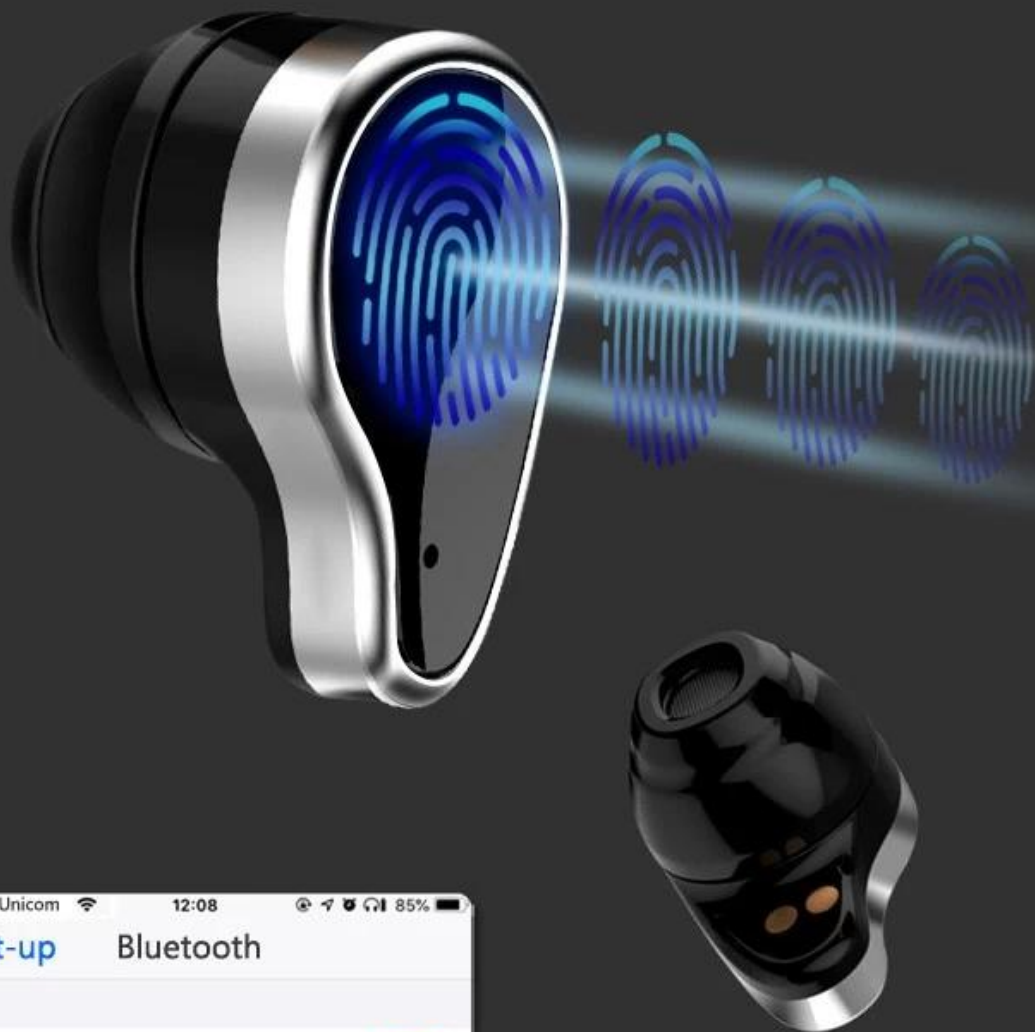

Intelligent handset & bluetooth headset

Wireless TWS

Wrist wearing

Care for your health

Enjoy entertainment

New play method of intelligent handcuff

Bluetooth earphones & smart fashion handrings

integrate into one perfectly

Intelligent earphone bracelet

Opening up a new entertainment and health mode

TWS Dual Bluetooth Version 5.0

Open the cover and connect it immediately

Sharp weapon Originality casts the soul

High definition TFT color display screen is adopted

Large color screen intelligent bracelet

Let health surround your wrist

High resolution screen See more clearly

It is clearly visible under the bright outdoor light with a large bright screen

1.14 "TFT large screen brings greater experience

1.14" large screen

Brightness adjustment

Switch main interface on bracelet

vs

1.14 Large screen for new products

High definition, fine color
and multi-data display

0.96 normal screen

The screen is blurry
and the color display is few