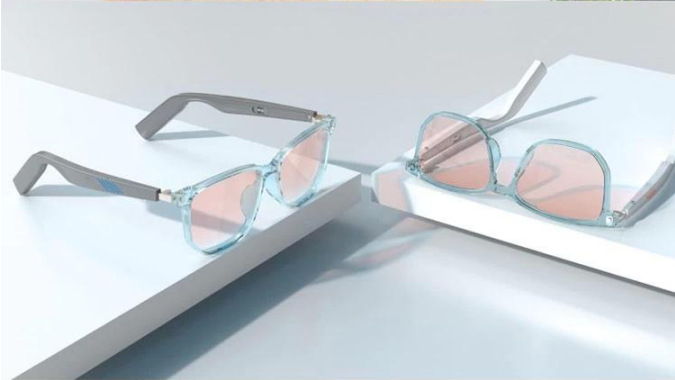

Excellent sound quality

steady compatibility

Stable connection

Live Shooting of Product

Multiple-scenario adaptation

Game, TV series, fishing, matching

Game mode
Accentuate the audio and images in games. Positioning effect audible discrimination. Matching eye-protection with stereo to make it more enjoyable.