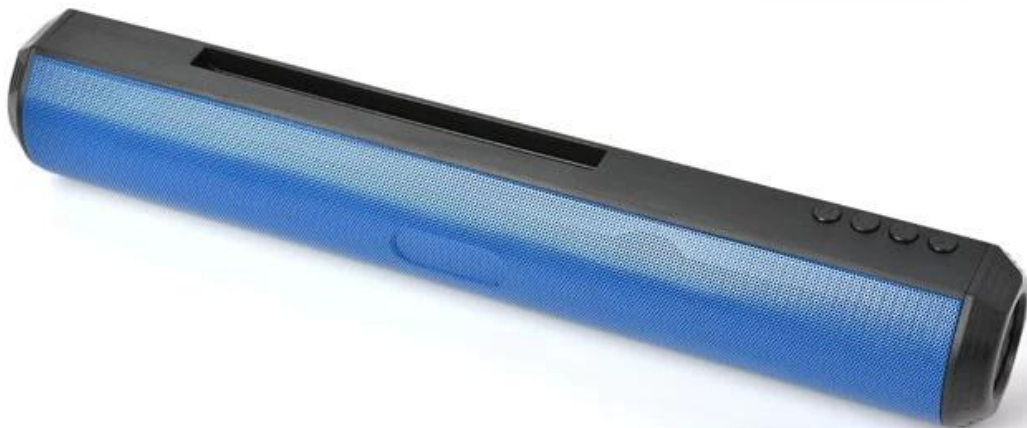

BLUETOOTH PLAY

AUXILIARY AUDIO
PLAYBACK

DESKTOP TV

USB LINE

BD68 BLUETOOTH SPEAKER

BLUE STYLE

SILVER

RED STYLE

BLACK