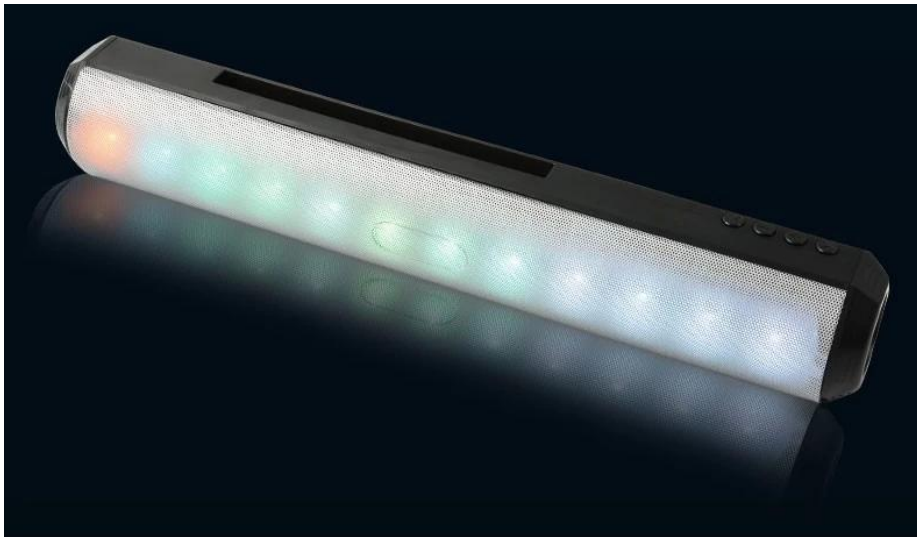

Materials: ABS Plastic

Support :Bluetooth+TWS+Colorful Lights+
TF+FM+phone Stand

Bluetooth vresion: V5.0

Range: 10M

Speaker:4Ω 5W*2

Battery Capacity: 1200mah

Working Time: 2.5-10hours

Charging Time:2-4hours

S/N ratio:≥90dB

Frequency:60HZ-20KHZ

Interface type:USB Micro

Product size:40*6.5*6.5CM

**MORE THAN 99%
NONDESTRUCTIVE REDUCTION**

WE ARE JUST FAITHFUL REDUCERS OF SOUND,
MAKING THE LISTENER LIKE THE SCENE