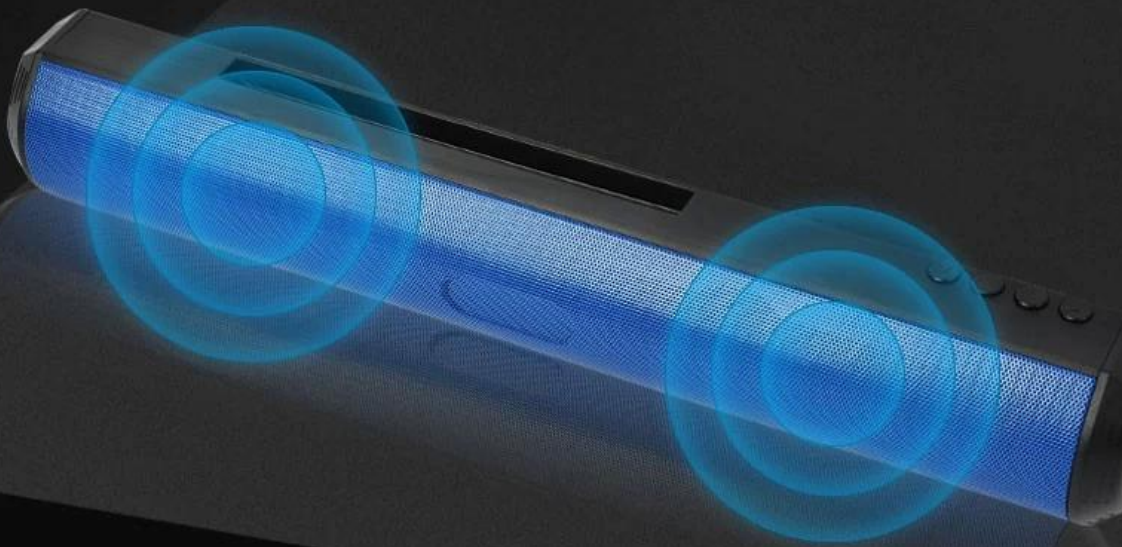

S/N ratio:≥90dB

Frequency:60HZ-20KHZ

Interface type:USB Micro

Product size:40*6.5*6.5CM

**MORE THAN 99%
NONDESTRUCTIVE REDUCTION**

WE ARE JUST FAITHFUL REDUCERS OF SOUND,
MAKING THE LISTENER LIKE THE SCENE

DUAL SPEAKERS + FRONT AND REAR BASS

DUAL SPEAKERS AND DUAL POWER, TRULY REALIZE 360 °

SURROUND STEREO SOUND EFFECT

DOUBLE HORN

FULL FREQUENCY
LOUDSPEAKER

ANTI MAGNETIC AND ANTI NOISE TECHNOLOGY

ANTIMAGNETIC TECHNOLOGY EFFECTIVELY ELIMINATES TRADITIONAL ACTIVE SOUND, BECAUSE IT IS TOO CLOSE TO THE DISPLAY OR MOBILE PHONE, ONCE THERE IS AN INCOMING CALL OR VOLTAGE FLUCTUATION CAUSED BY THE SOUND OF ANNOYING "BEEP" SOUND, BUT ALSO YOUR CLEAN SOUND