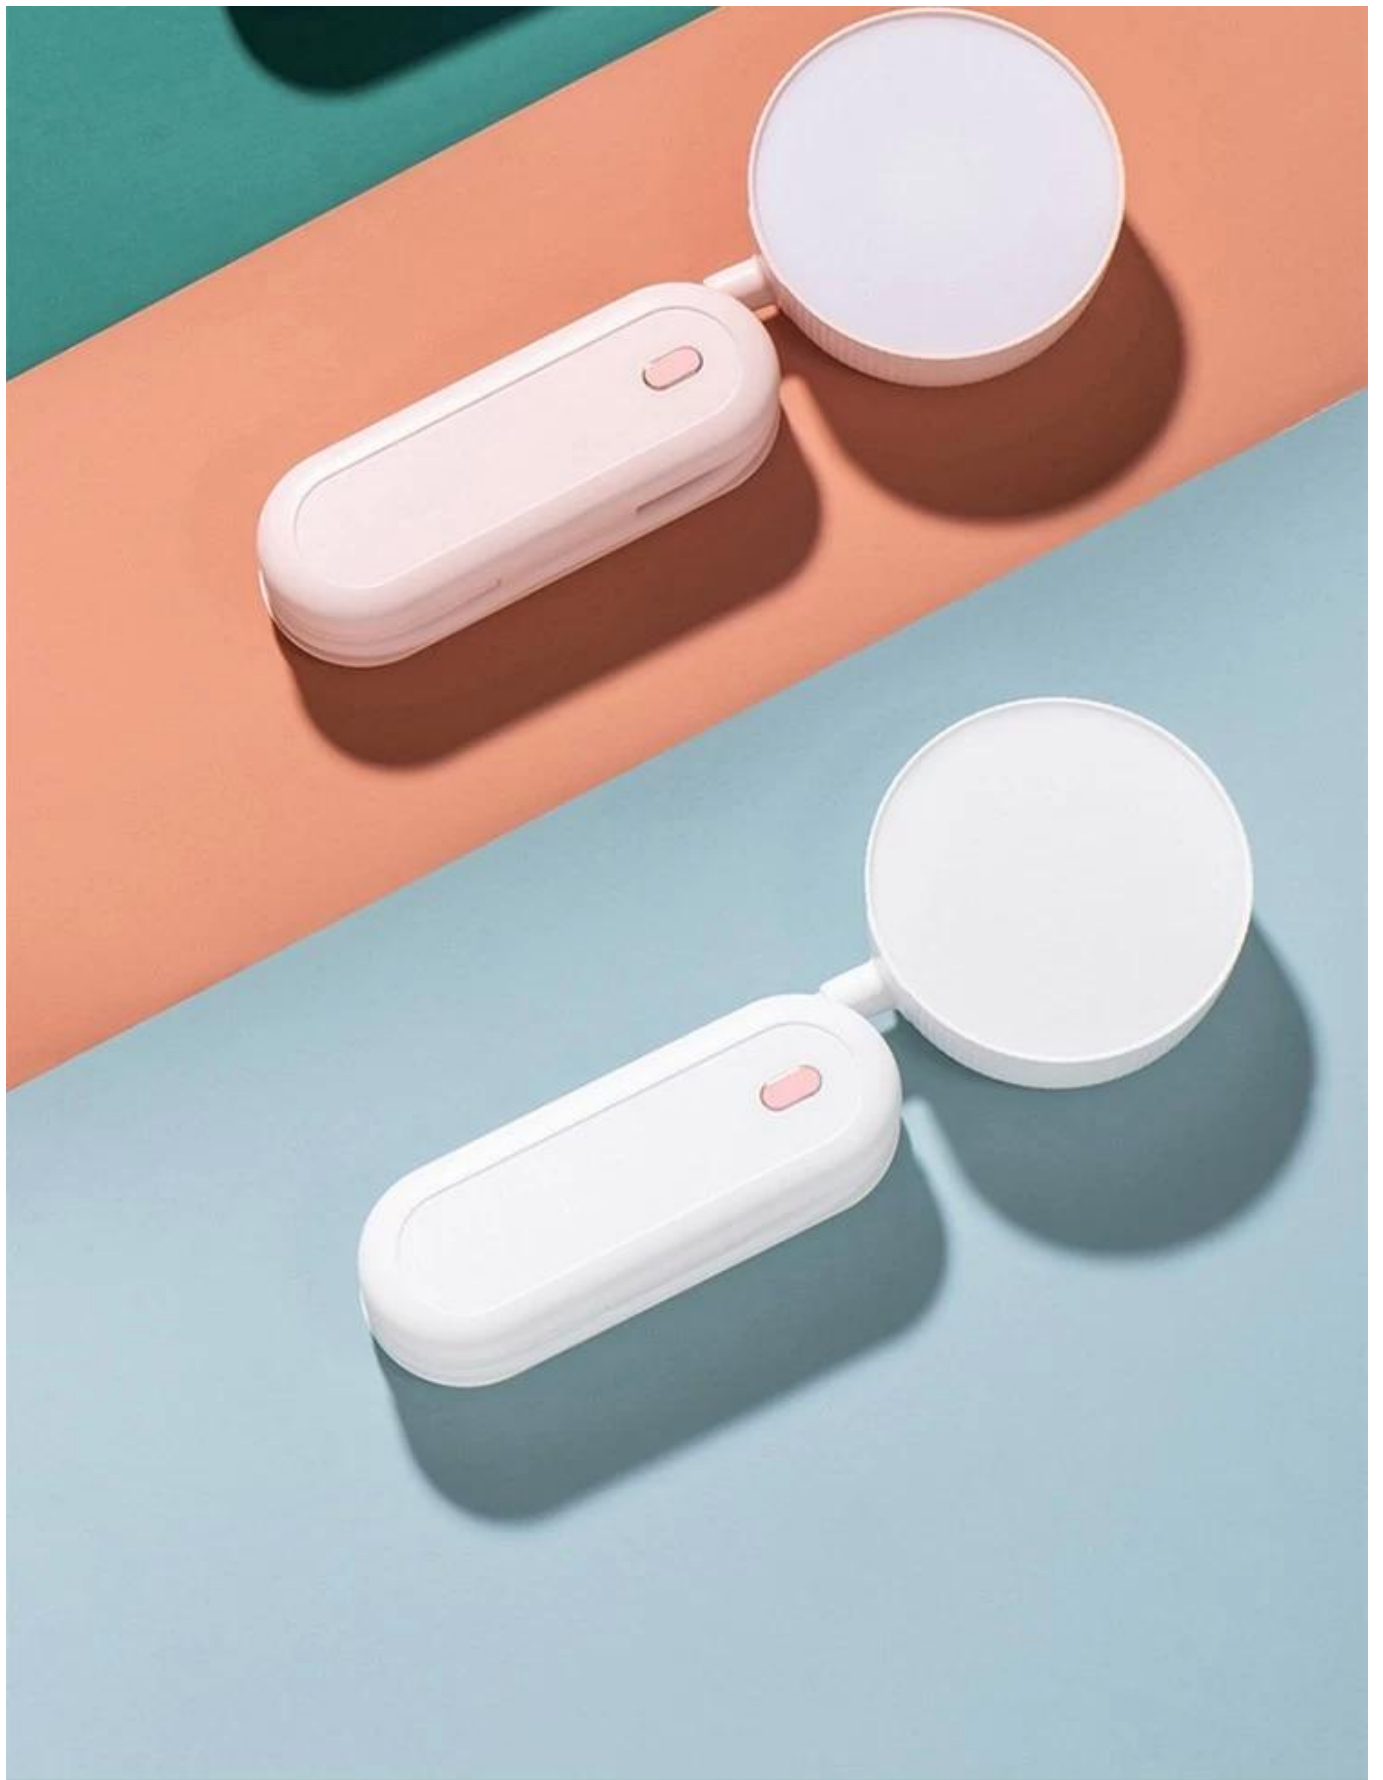

Working Time: 6-8h

Color Temperature :

Right White 6000-6500k,

Warm White 3000-3200k

Charging port: Type-C

Product size:185\*70\*30mm

S