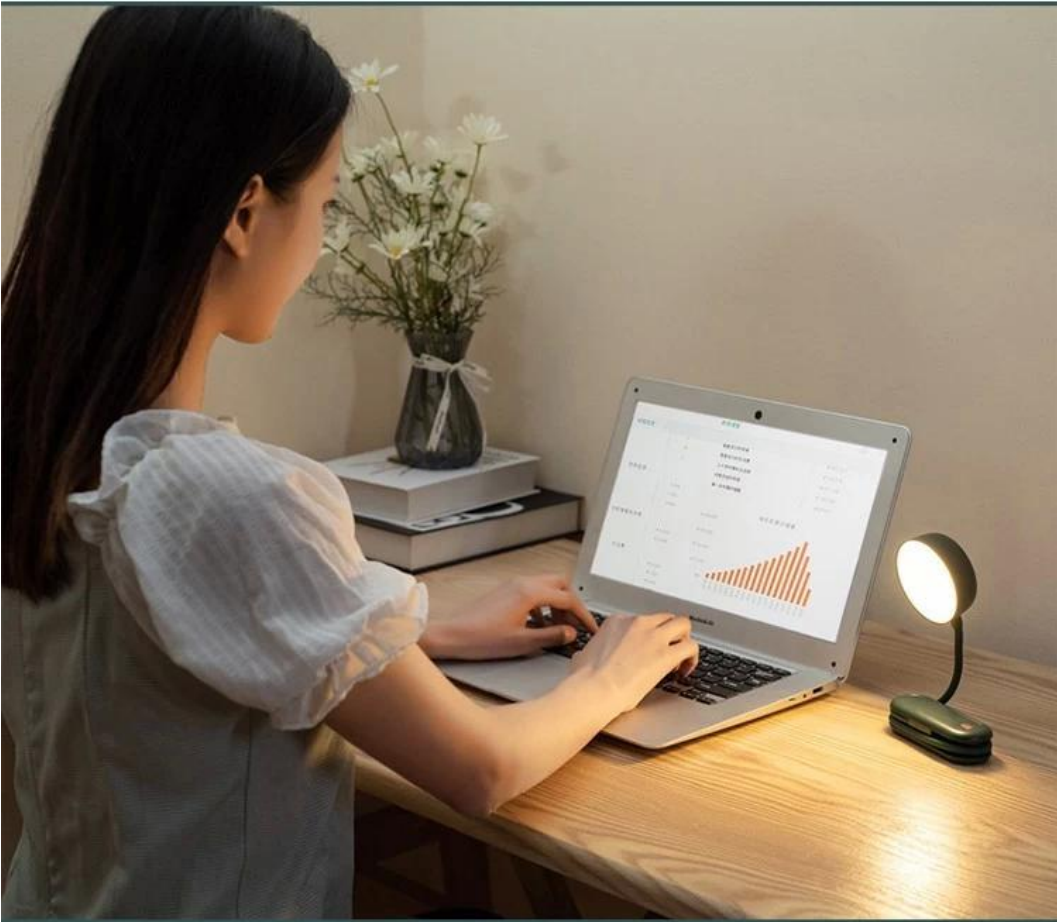

Working Time: 6-8h

Color Temperature :

Right White 6000-6500k,

Warm White 3000-3200k

Charging port: Type-C

Product size:185\*70\*30mm

S