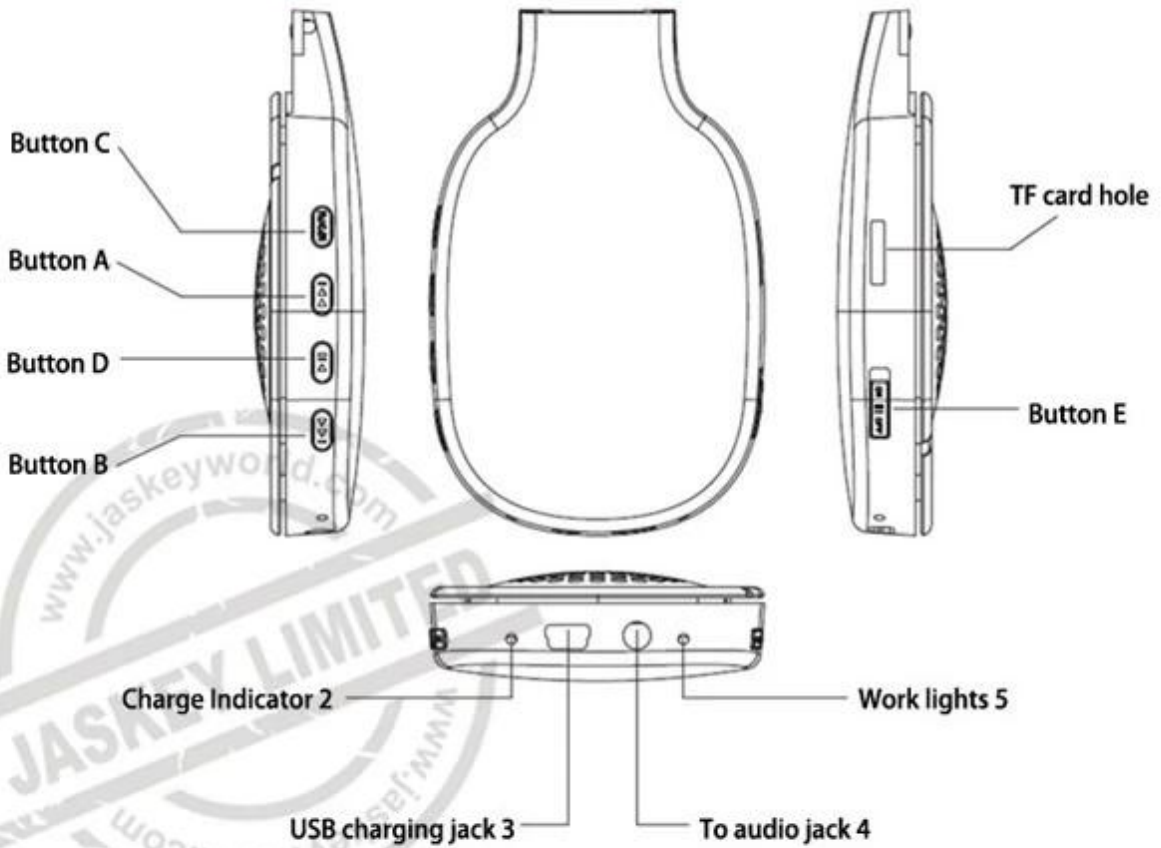

### Product Functions

- 1.The support of 98% of the market with a Bluetooth-enabled mobile phone, computer, tablet, etc., to support music playback, answer and call functions.
- 2.TF Card player
- 3.Built-in Stereo FM radio Even Without Micro SD Card.(According to the signal.28 channels can be stored maximumly.
- 4.Line in function:Connect the audio cable to LINE IN connector,you can enjoy music from other devices use this Micro SD Wireless Headset.

The size of head bow  
can adjust randomly.

Collapsible design is  
more portable and convenient  
for carrying

## Rotatable design

rotating 120° up and down, no matter you lie, stand up, sleep, crouch, it can be very closely associated with each other(watch movies, TV, listen to music, and play games).