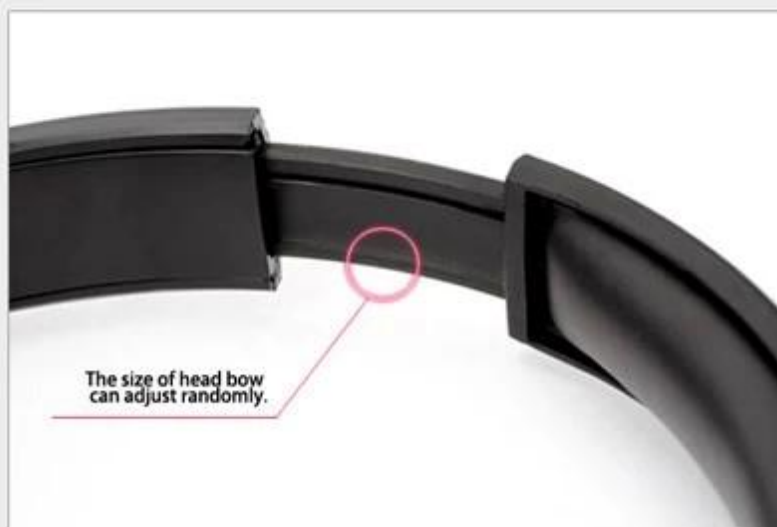

### Product Functions

- 1.The support of 98% of the market with a Bluetooth-enabled mobile phone, computer, tablet, etc., to support music playback, answer and call functions.
- 2.TF Card player
- 3.Built-in Stereo FM radio Even Without Micro SD Card.(According to the signal.28 channels can be stored maximumly.
- 4.Line in function:Connect the audio cable to LINE IN connector,you can enjoy music from other devices use this Micro SD Wireless Headset.

The size of head bow  
can adjust randomly.

Collapsible design is  
more portable and convenient  
for carrying

## Rotatable design

rotating 120° up and down, no matter you lie, stand up, sleep, crouch, it can be very closely associated with each other(watch movies, TV, listen to music, and play games).