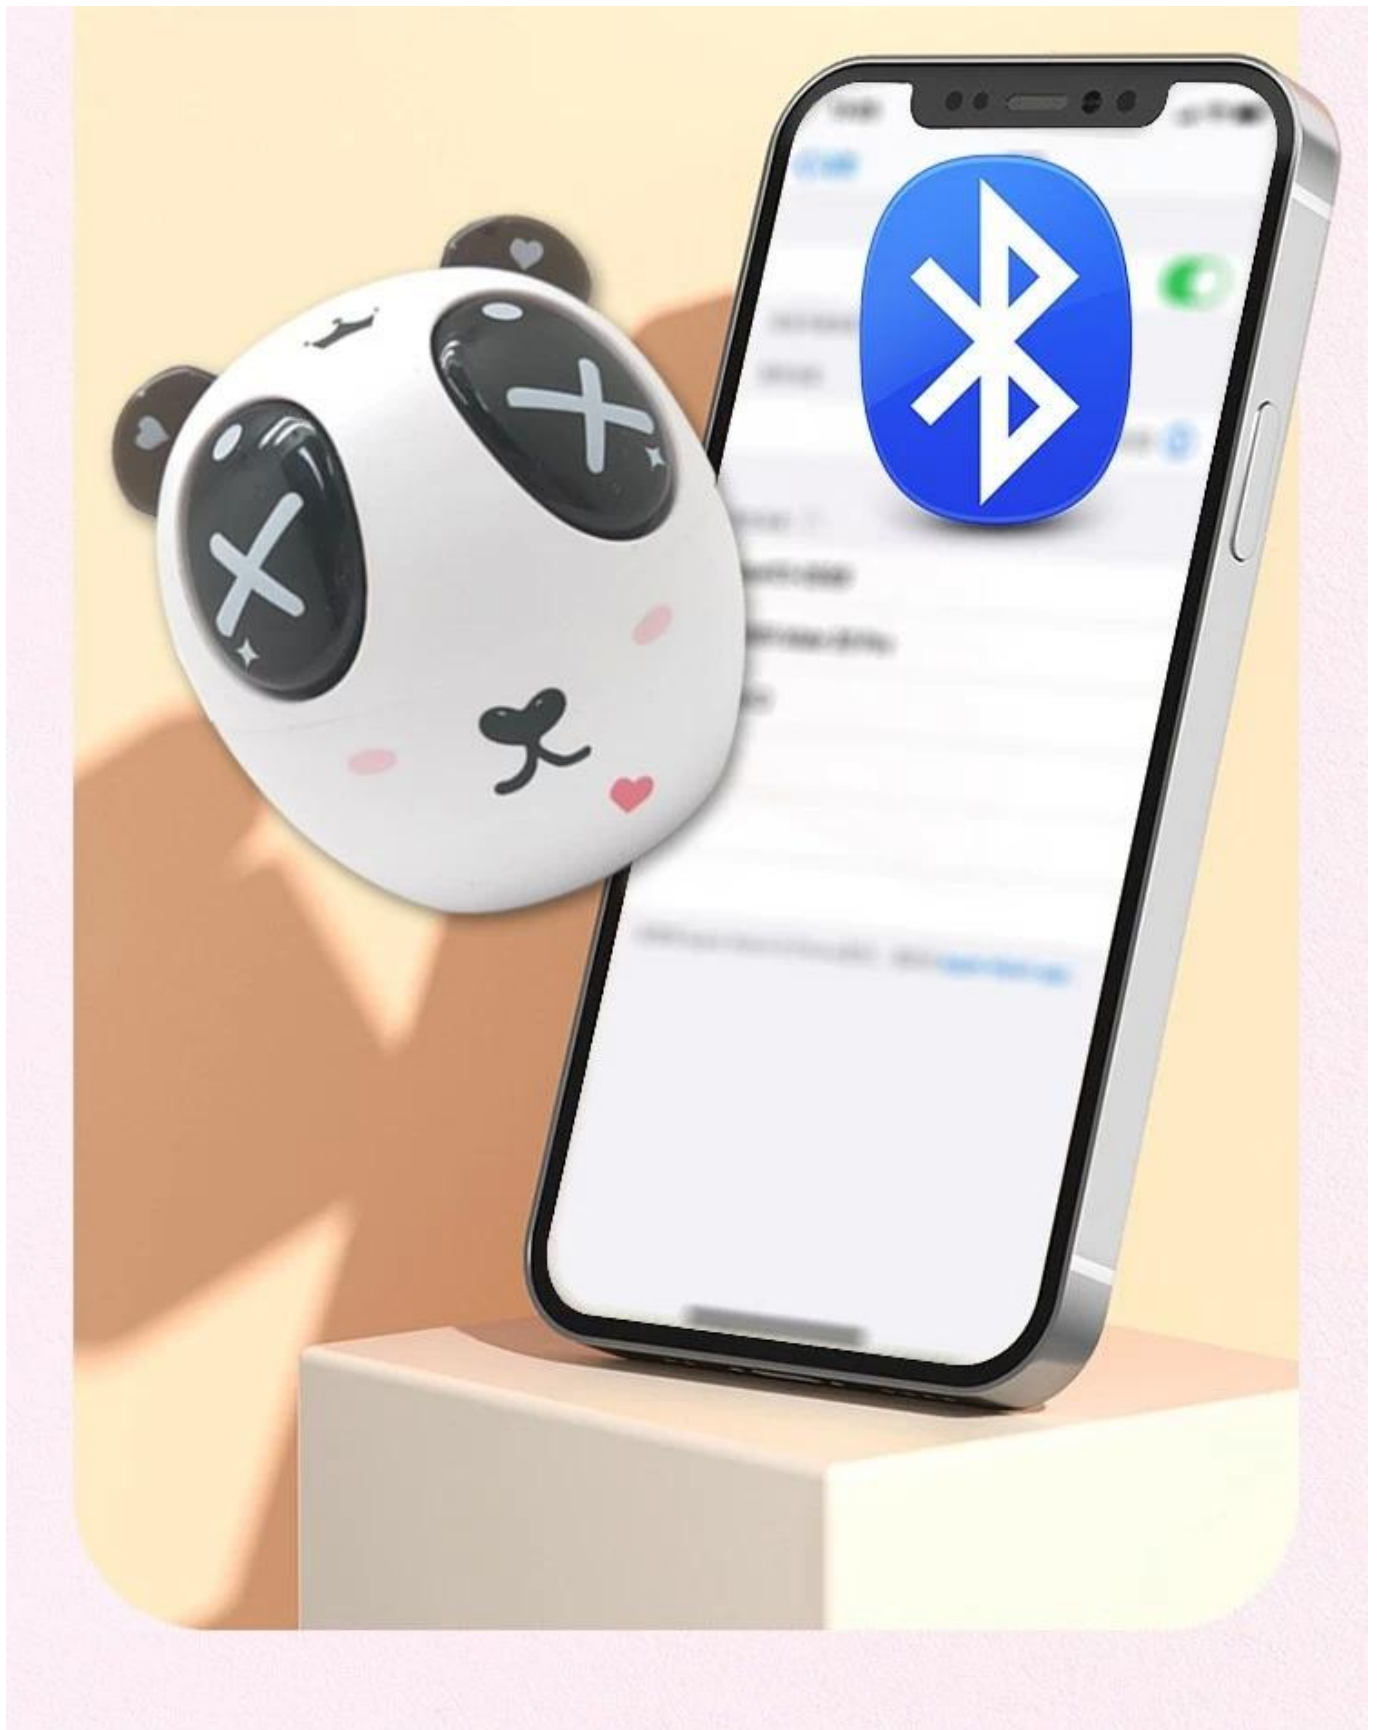

蓝牙耳机 : 2-3 个耳机

蓝牙耳机 : 5.5 * 4.9 mm

True Wireless Earbuds

AEP-0213

Product Highlights

Materials:ABS

Bluetooth version: 5.0

Bluetooth distance: 10meters

Headphone battery capacity:35mA

Storage box battery capacity: 300 mA

Playing time:4hours

Recorder box charges:2-3hours

Box size: 5.5*4.9CM

Charging function

Wear comfortable