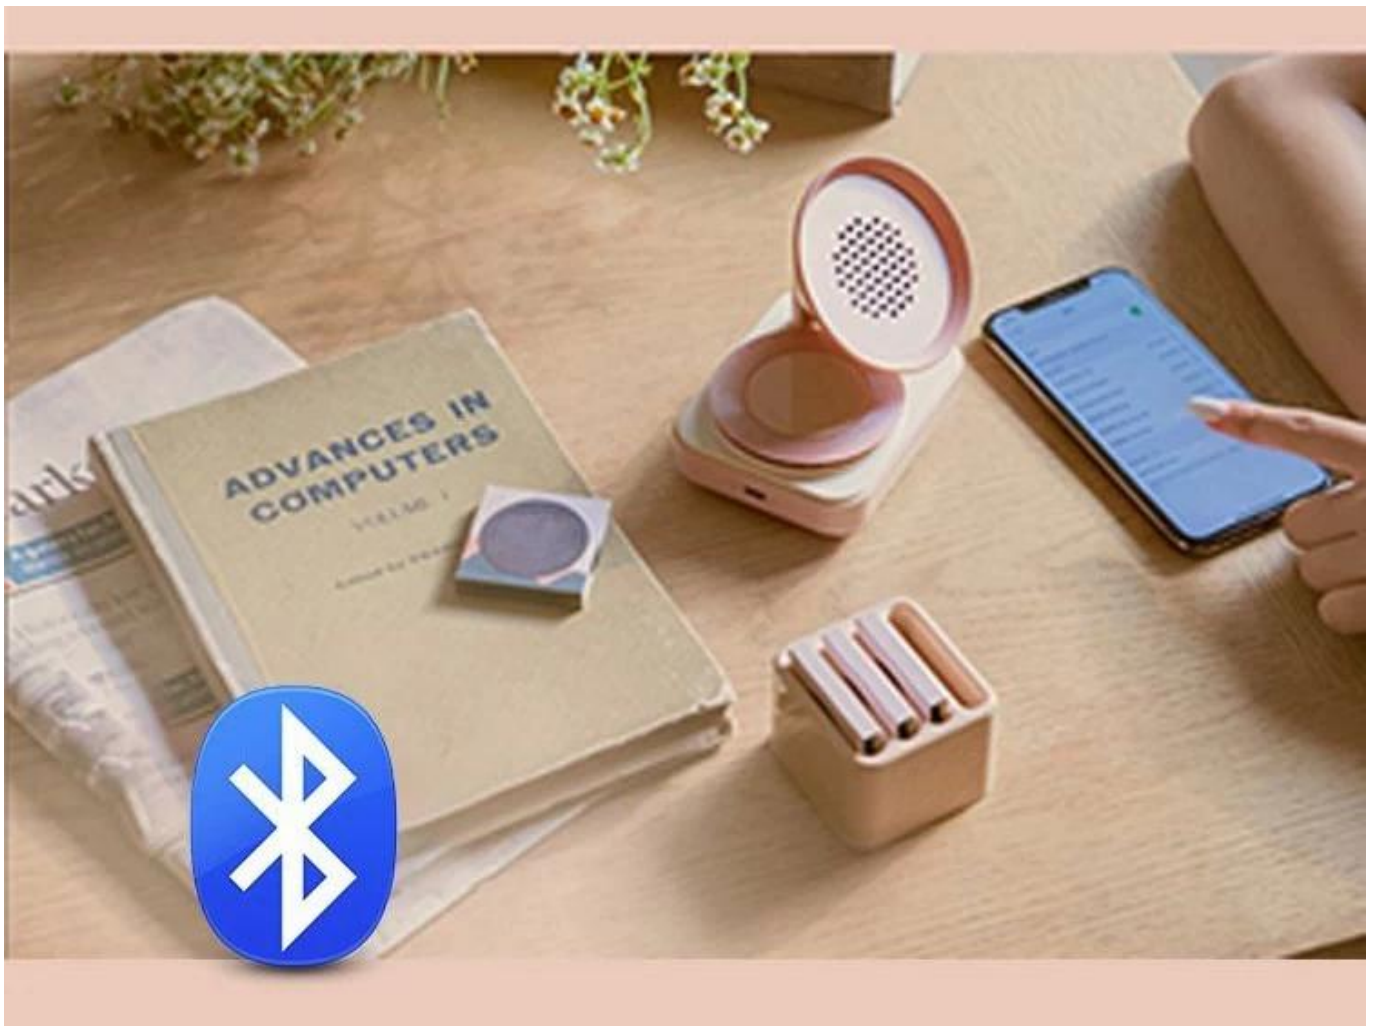

Battery Capacity: 2000mAh

Charging time: 2-3hours

Play time: 5-6 hours

Speaker: 4Ω5W

S/N:≥78dB

Aromatherapy cards: 4pcs

Product Size120*81*102.5 mm

Bluetooth 5.0