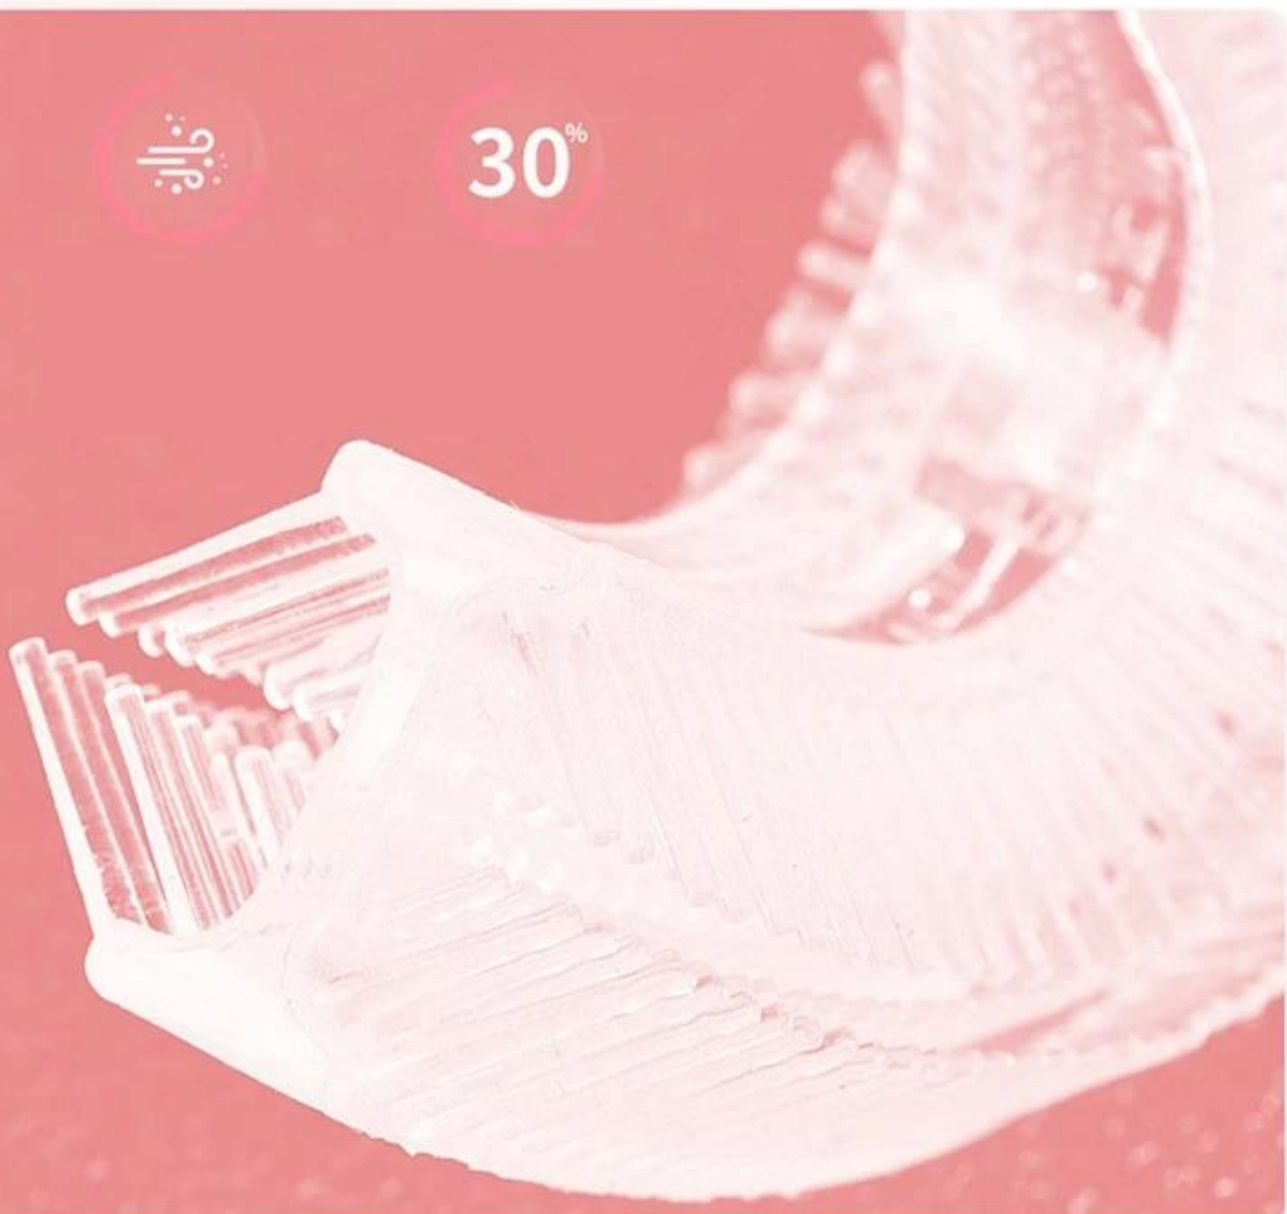

Kids Electric Toothbrush

EG0180

Product Highlights

Materials: Silicone brush head+PC

Battery Capacity: 250mAh

Working Time: 15days

Modes: Comfort, Strength, Massage Waterproof: IPX7

Timing: 45seconds

Type:U-Shape

Age Group:Children

Accessories: Including the host, charging base, USB charging cable

Product size:95mm*50mm*50mm

30%

45° lateral setae

90° undercoat

- Level 1: Comfortable

- Level 2: Powerful

- Level 3: Massage

IPX7 waterproof

--

Seidex 4P, BSCI, ISO9001

-

-

SAWOLOL