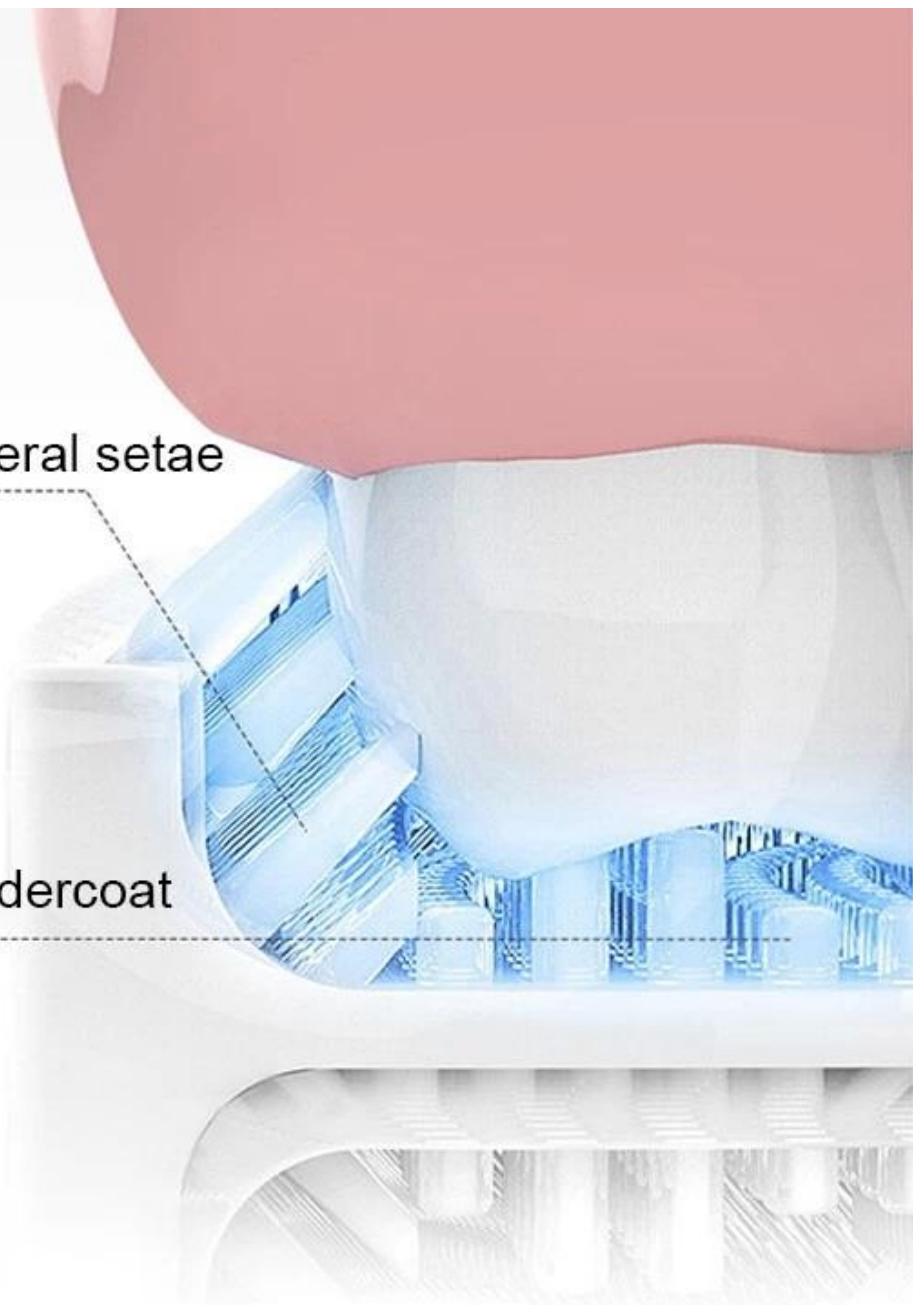

Kids Electric Toothbrush

EG0180

Product Highlights

Materials: Silicone brush head+PC

Battery Capacity: 250mAh

Working Time: 15days

Modes: Comfort, Strength, Massage Waterproof: IPX7

Timing: 45seconds

Type:U-Shape

Age Group:Children

Accessories: Including the host, charging base, USB charging cable

Product size:95mm*50mm*50mm

30%

45° lateral setae

90° undercoat

- Level 1: Comfortable

- Level 2: Powerful

- Level 3: Massage

IPX7 waterproof

--

Seidex 4P, BSCI, ISO9001

-

-

SAWOLOL