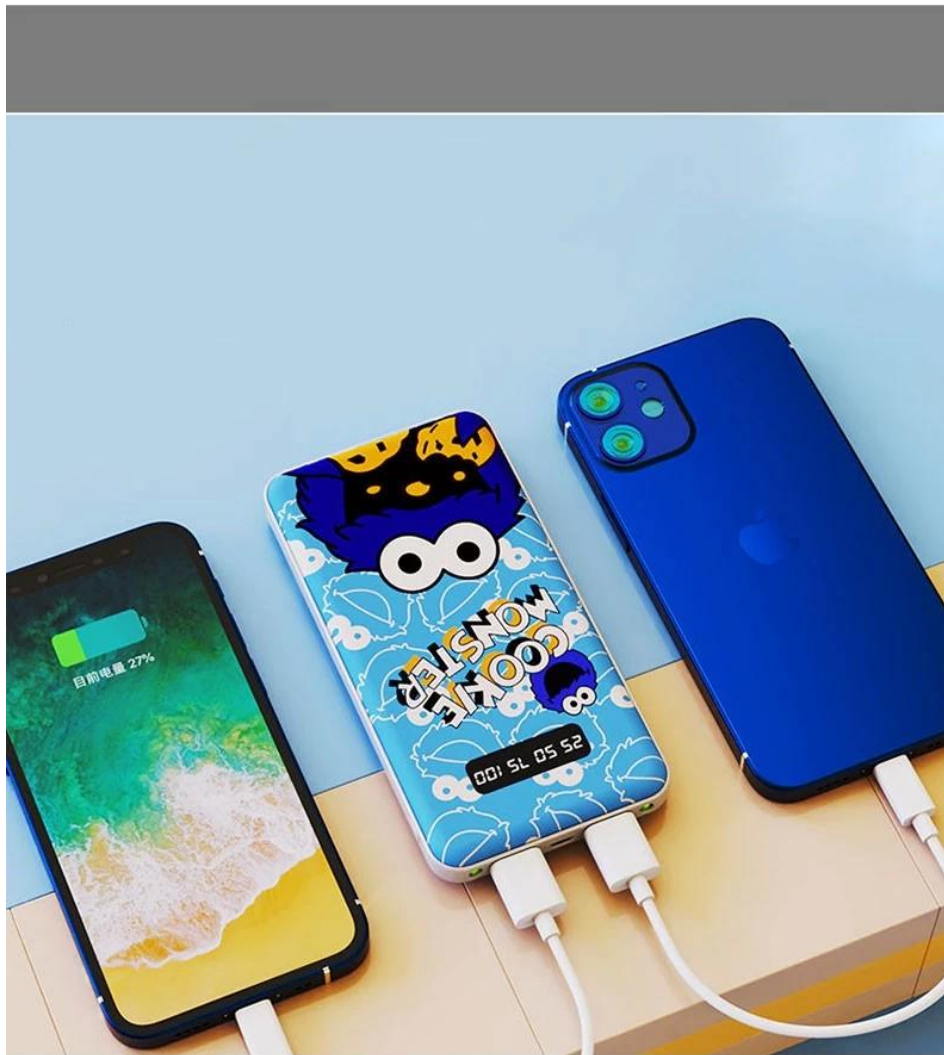

EG0261

...

Product Highlights:

Cartoon Powerbank with Dual LED
Light

Material:ABS plastic

Battery:5000mah

Input:5V 2.1A

Output:5V 2.1A

Input Interface:Type- C、 Micro

Output Interface: Dual USB

Product Size :13.8*6.9*1.5CM

Intelligent display power

Double LED lights

Dual USB input ports

Classic black and white

Sawolol