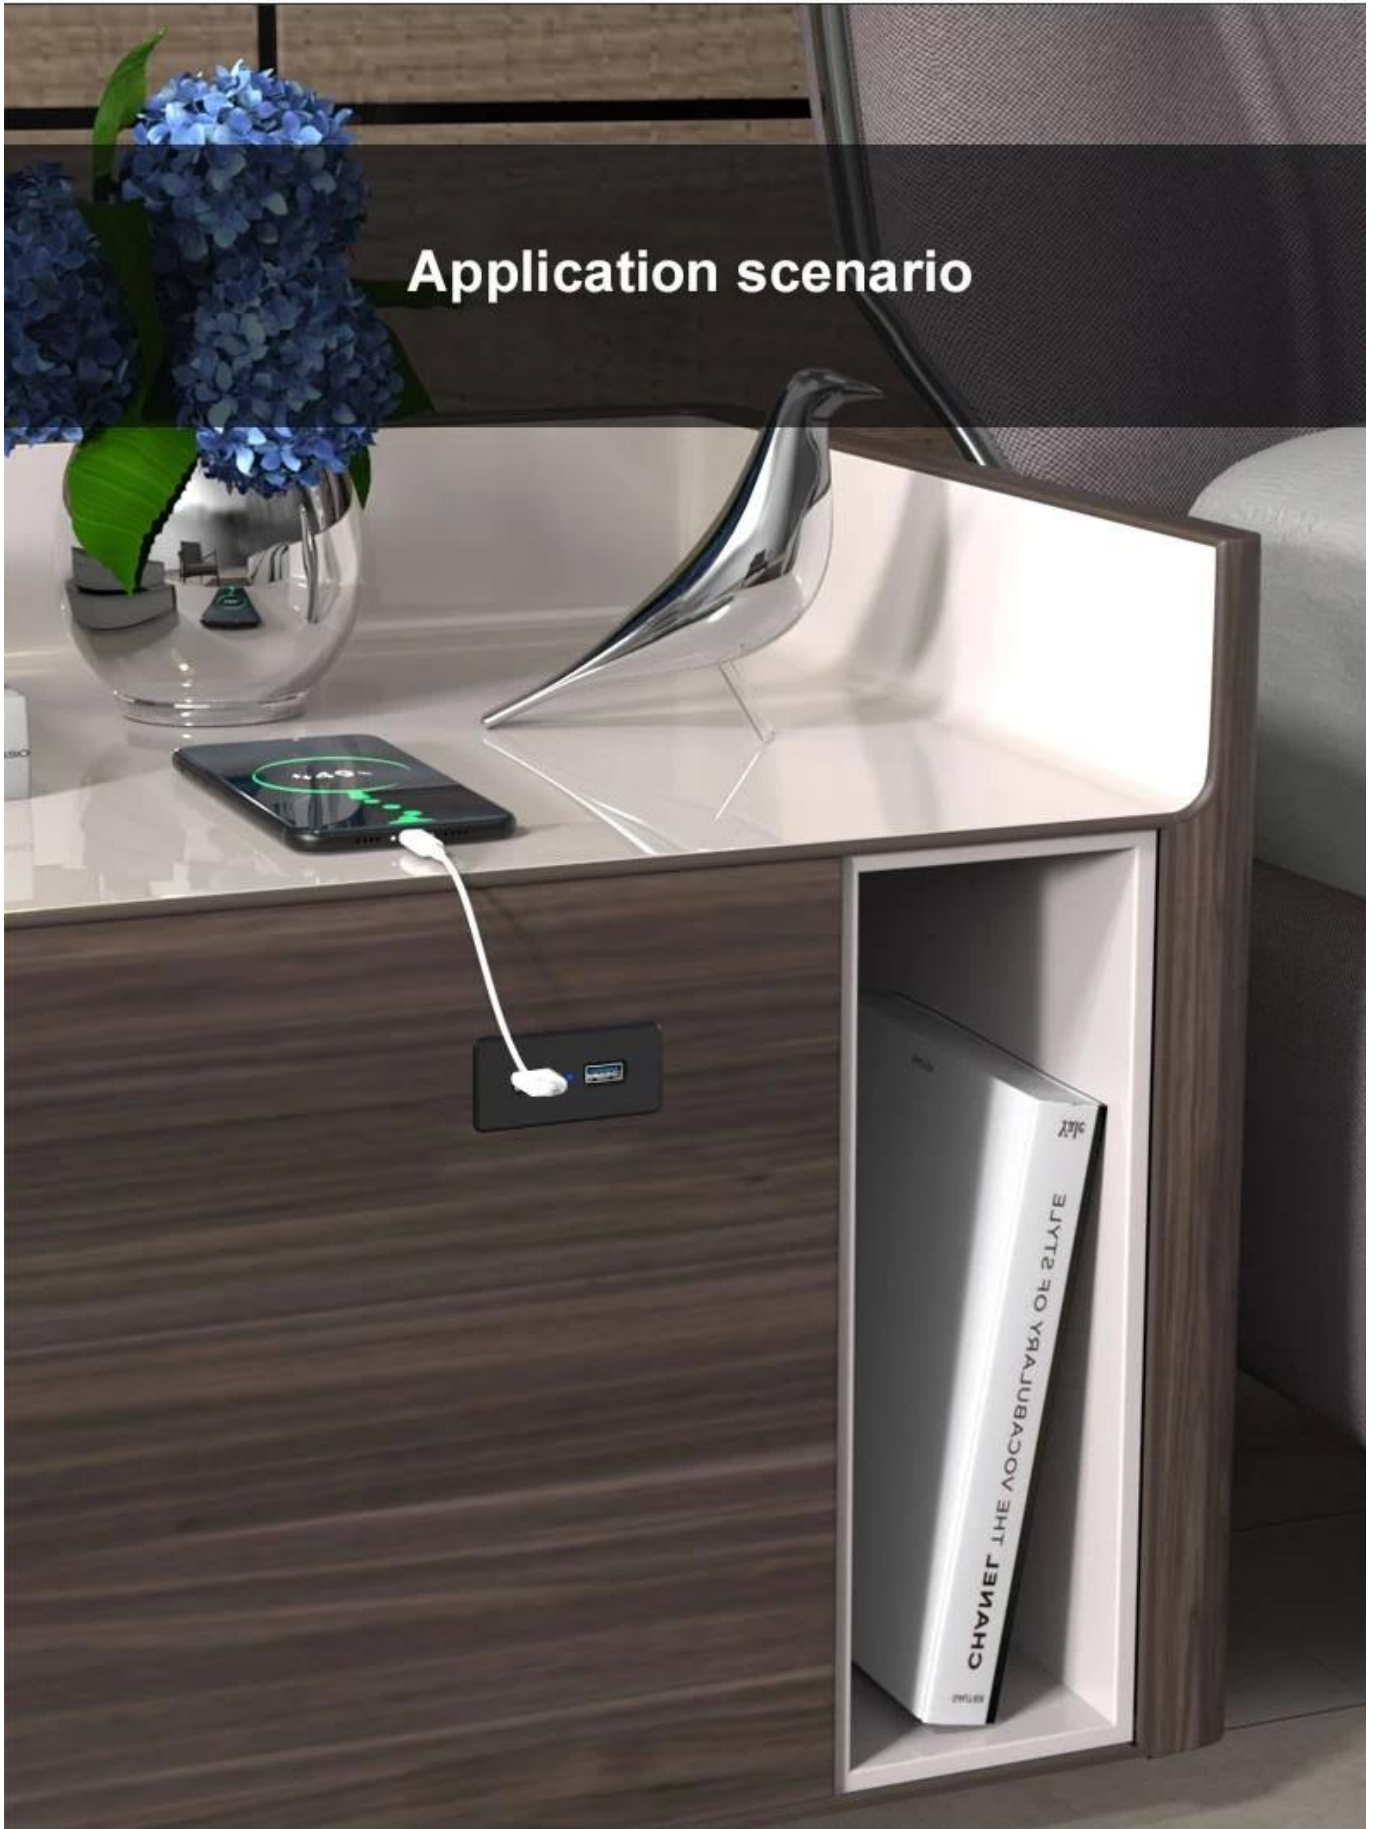

Application scenario