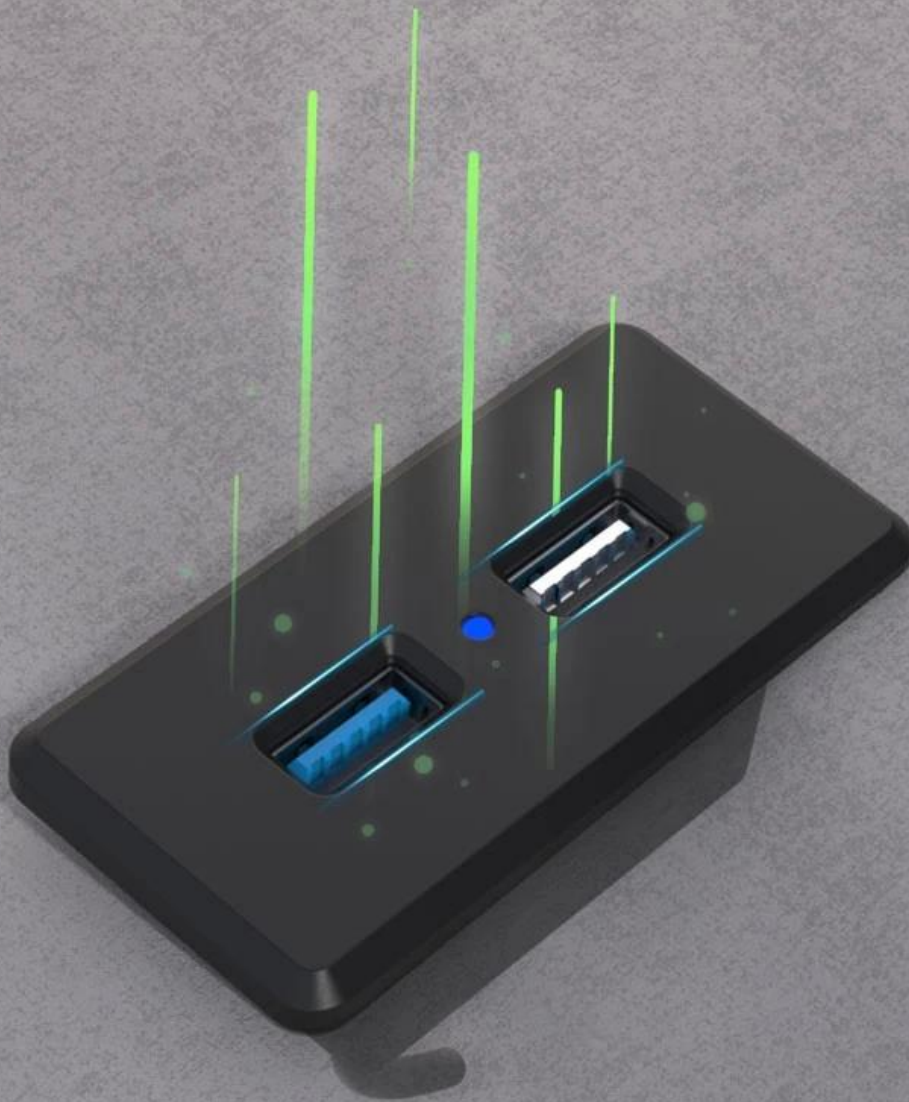

Embedded desktop installation