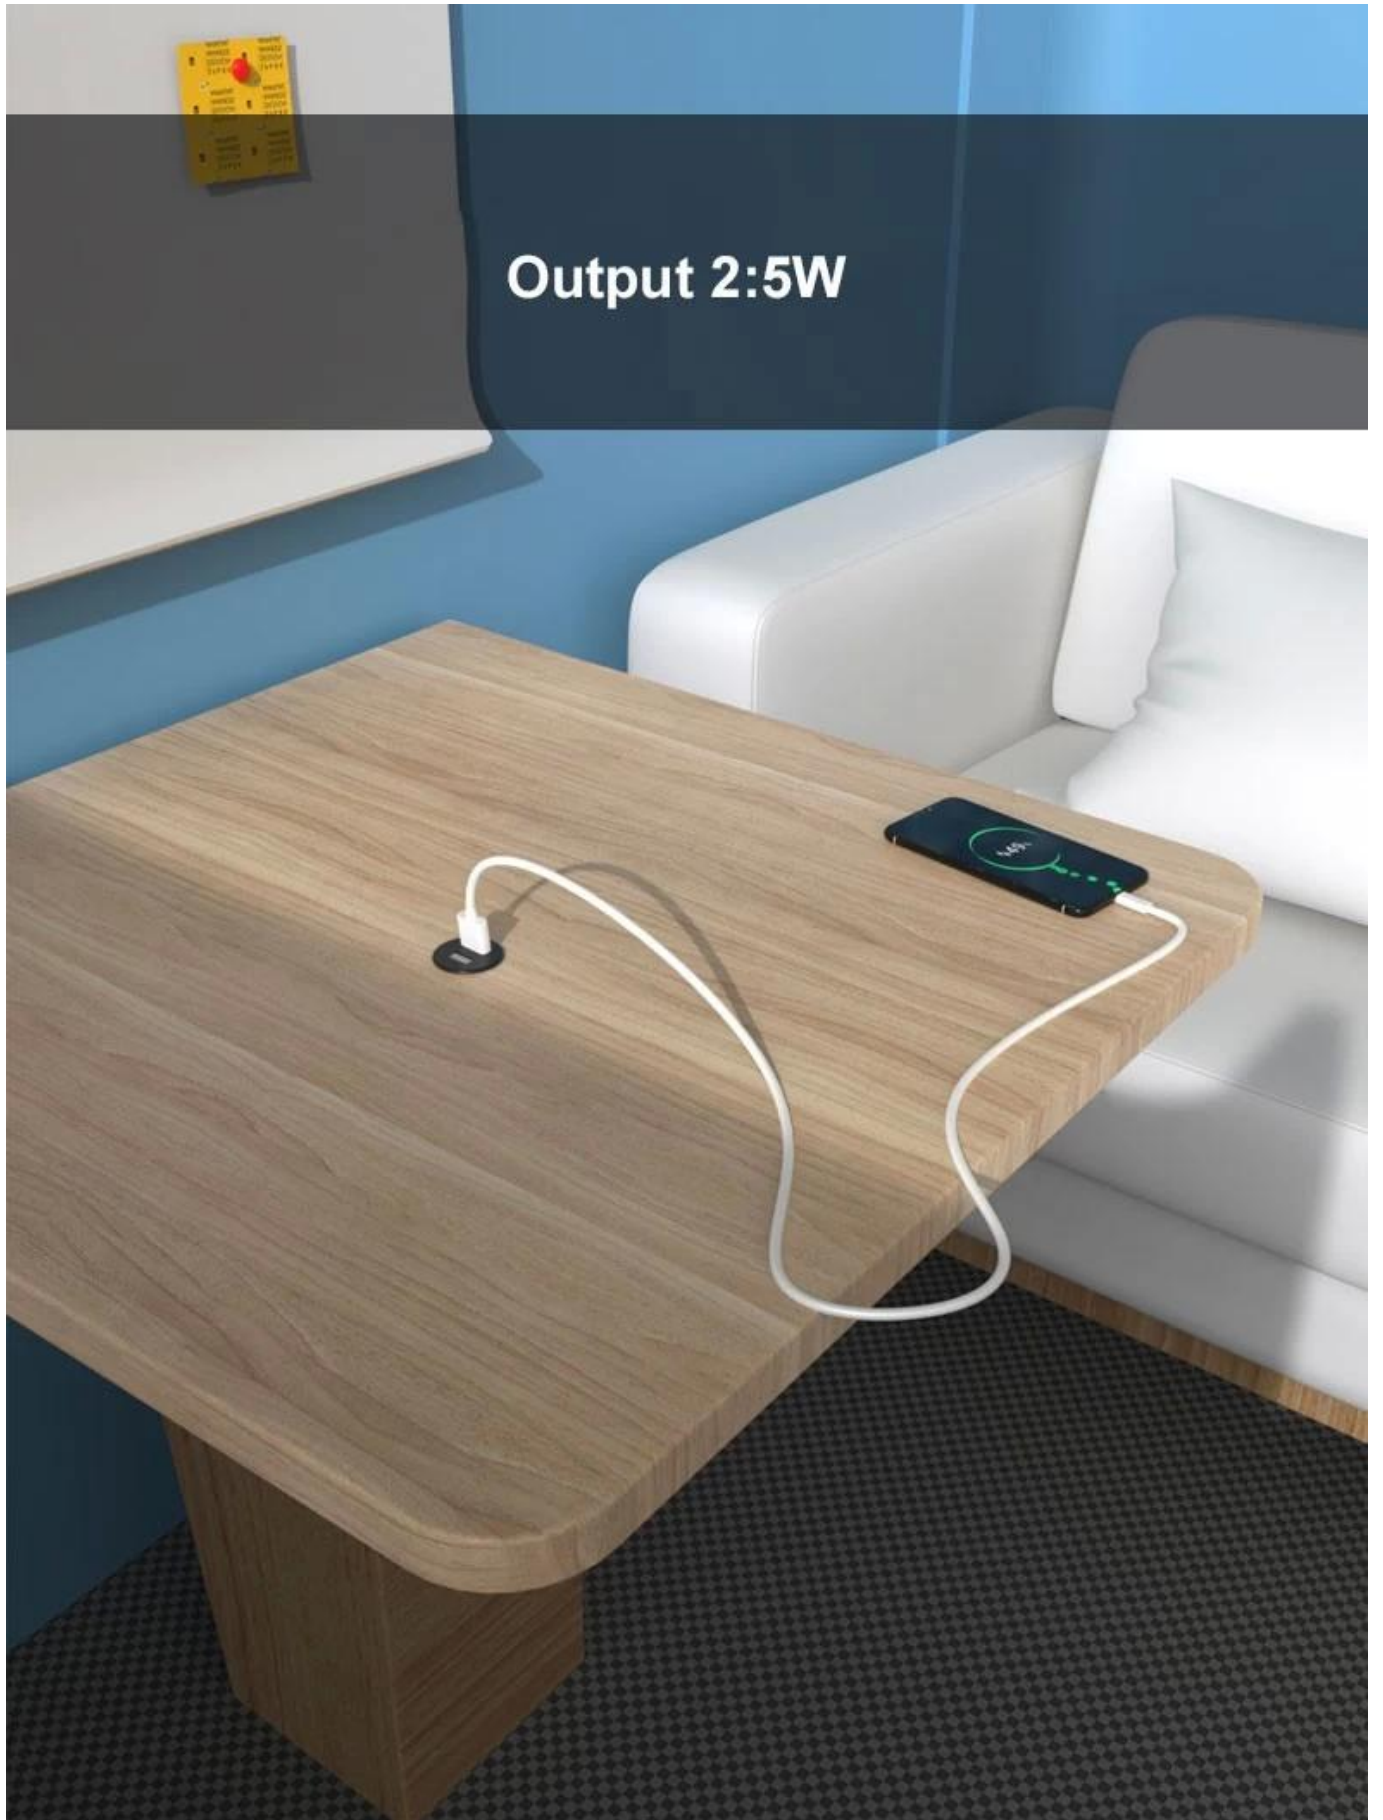

Output 2:5W