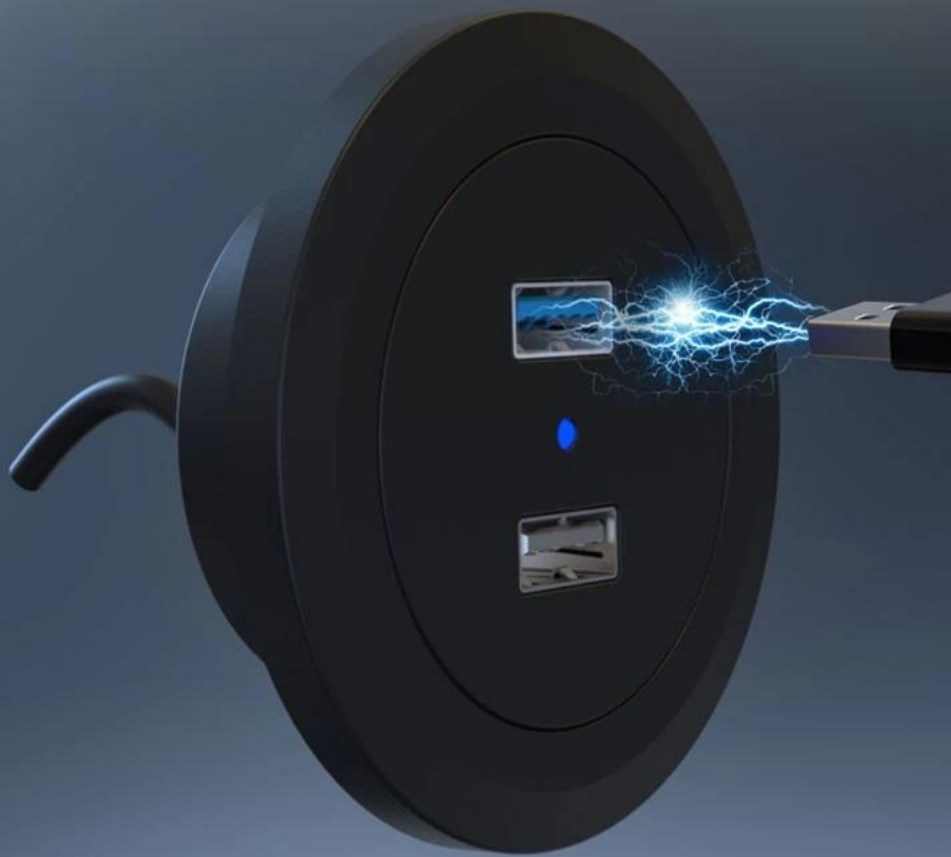

Product Highlights

Built-in Furniture Dual Charger with adapter

Material::ABS plastic

Output 1:18W Fast Charging

Output 2:5W

Long line:1.2M

Product Size :6.6*.6.6*2.3CM

for the hole size at D0.45CM of the furniture.

HS Code: 8504409999

Automatic power off protection circuit

Embedded desktop installation

18W Super Fast Charge

USB smart fast charge

Output 2:5W

66mm

SAWOLOL