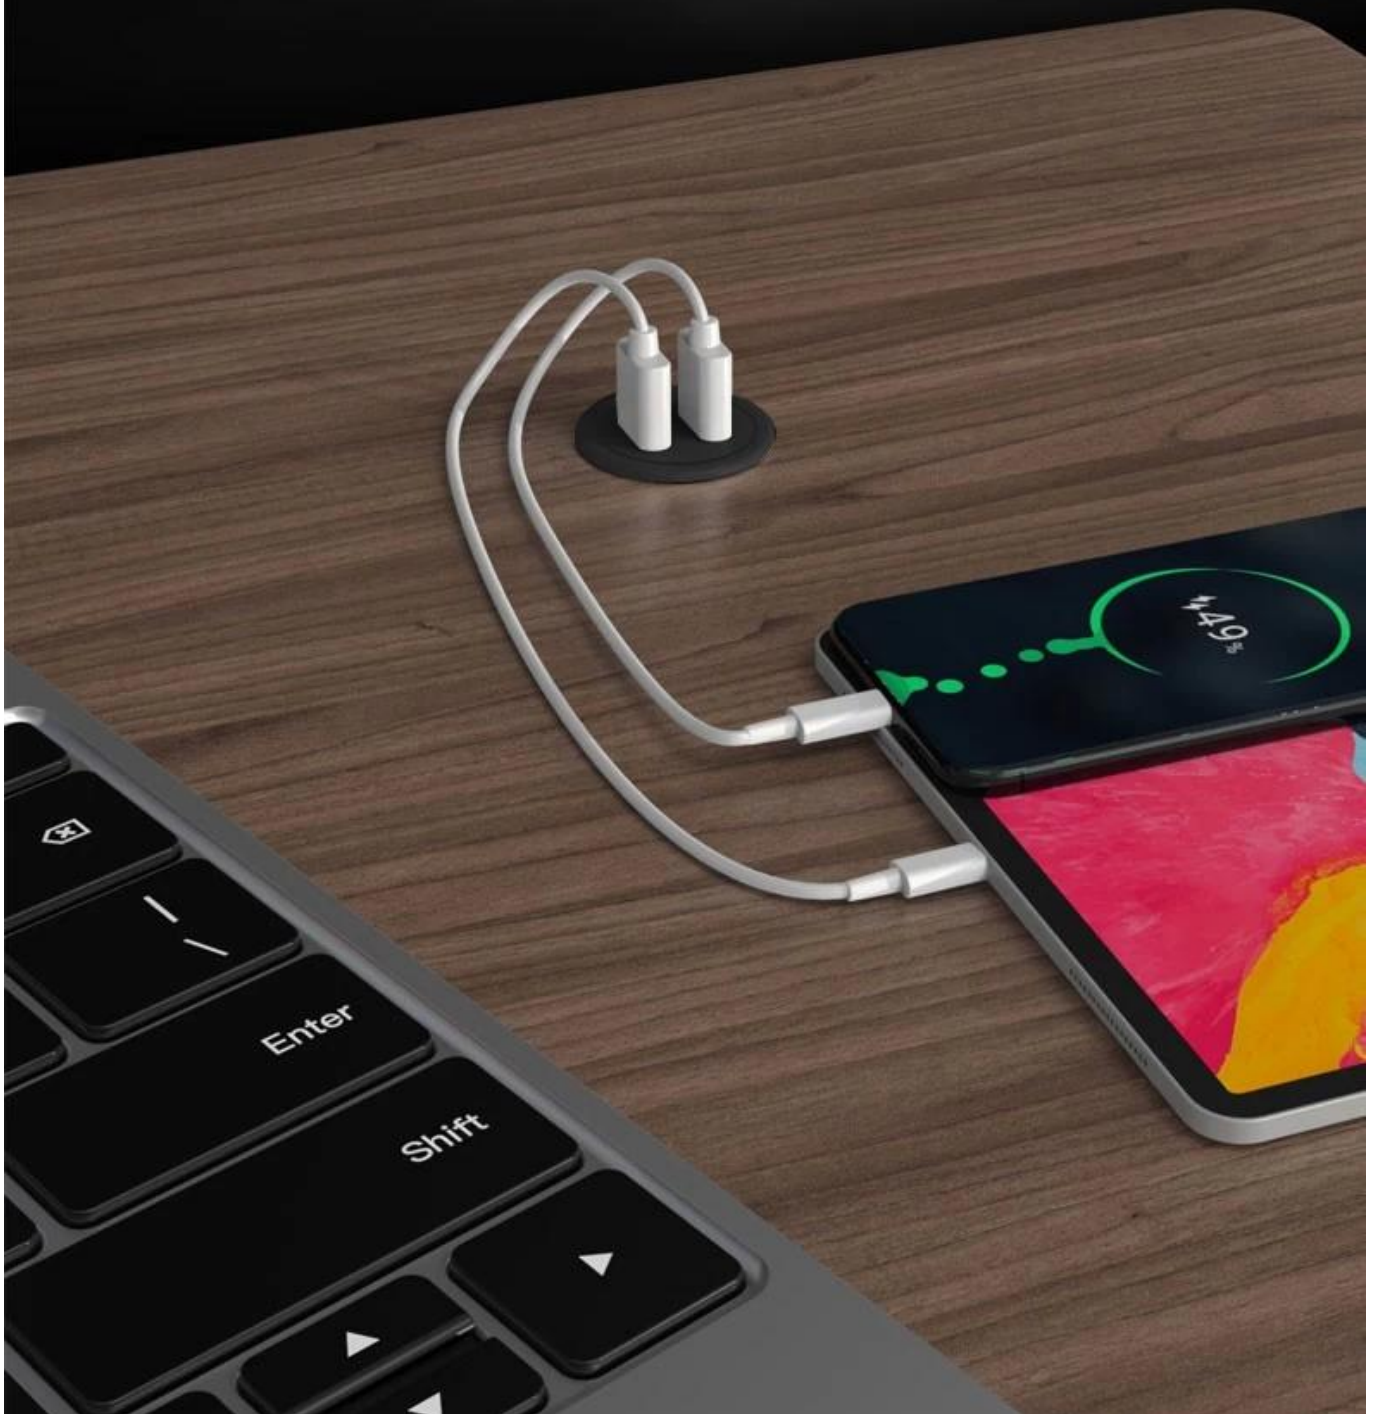

USB smart fast charge