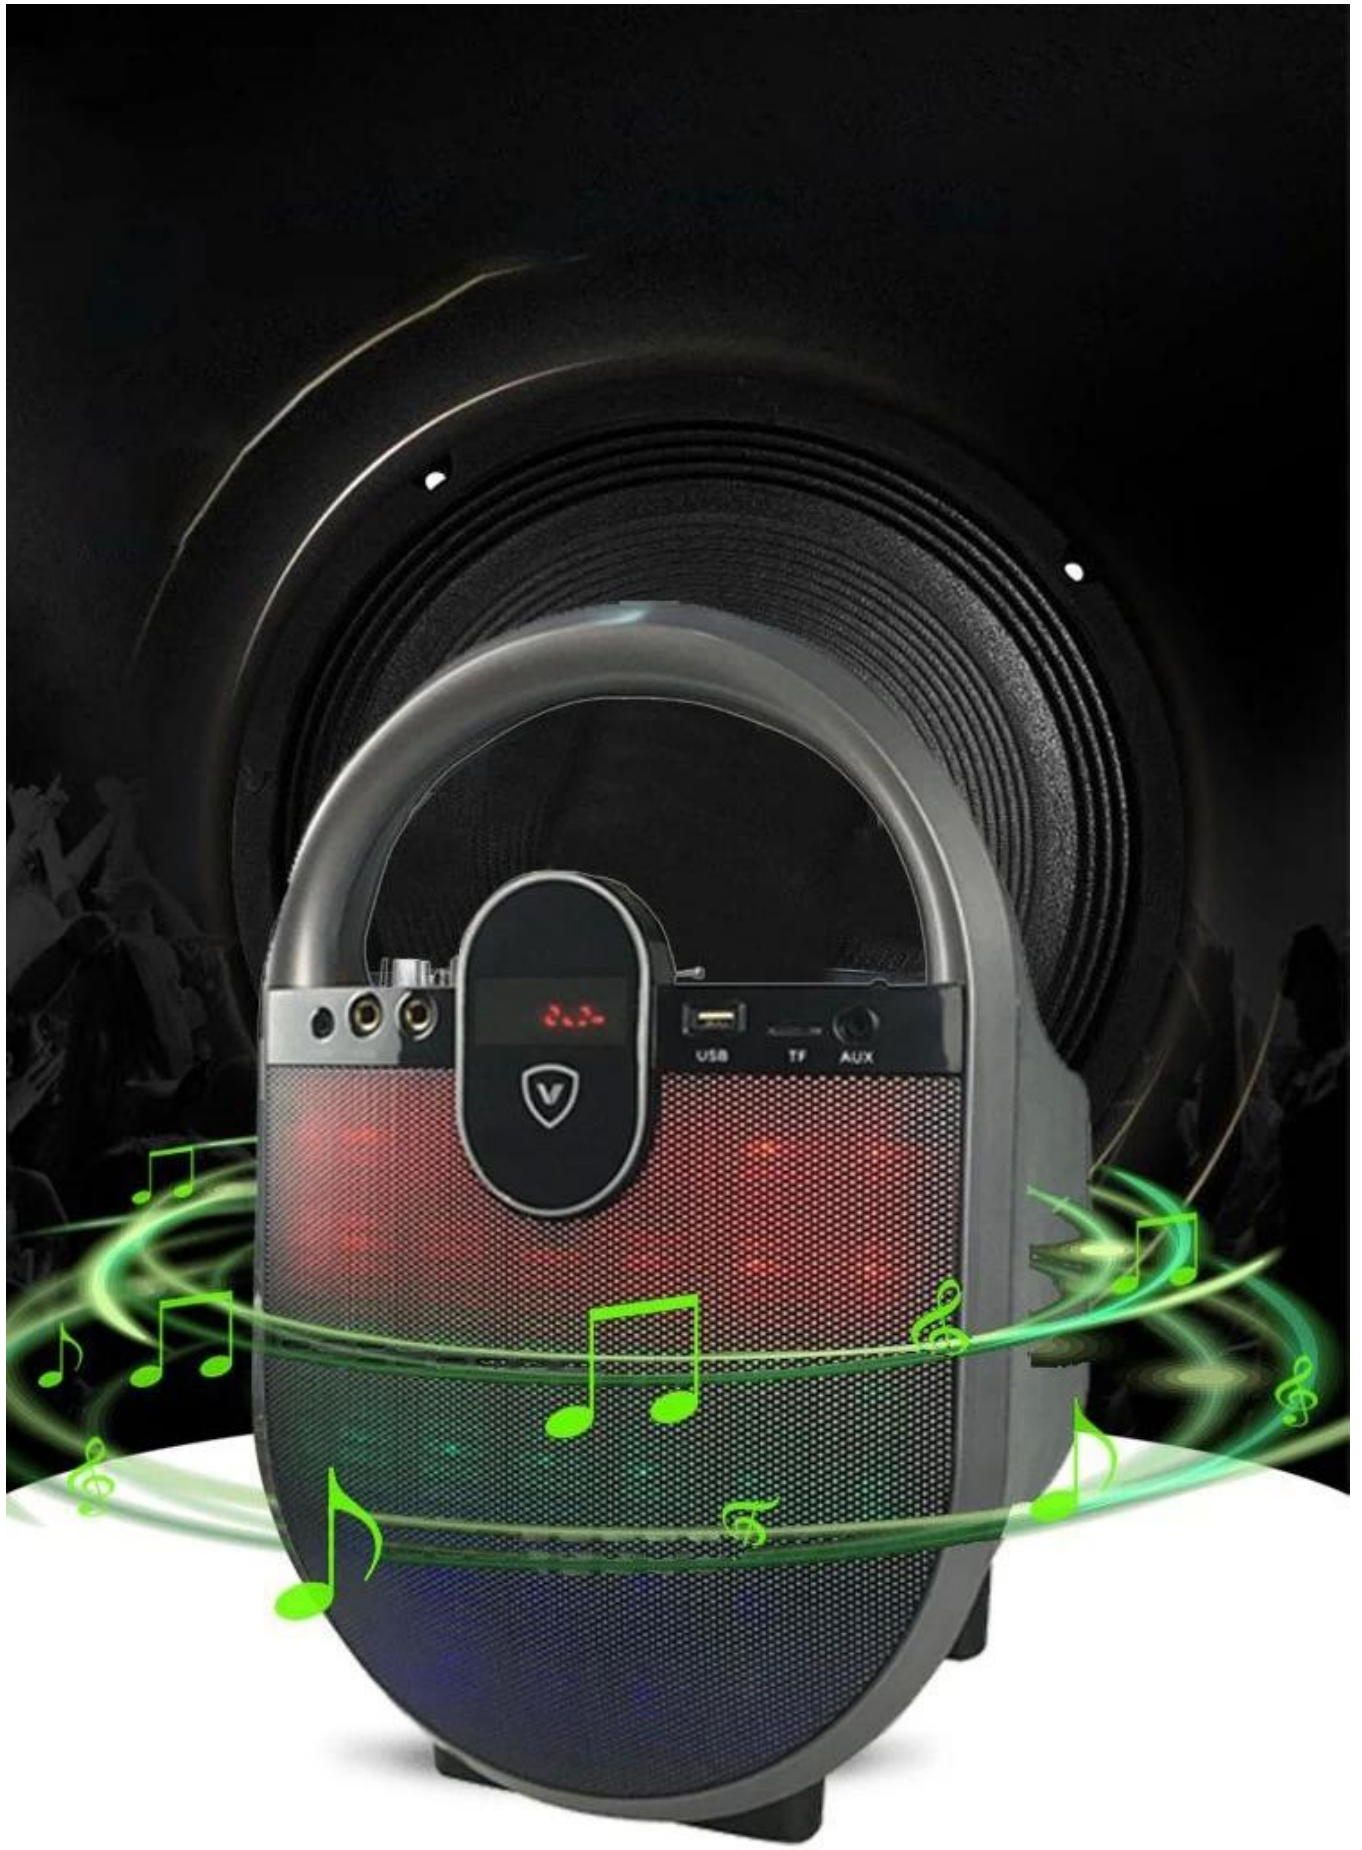

# Portable Light Wireless Speaker

## Product Highlights:

Materials: ABS plastic

Functions: Bluetooth/AUX/USB/TF/FM

Bluetooth version: V5.0

Output power:RMS:20W

Input voltage:DC IN 9V

Frequency response:100HZ---20KHZ

Speaker:6.5" +2"

Distortion:  $\leq 1\%$

Built-in battery:2000mah

S/N ratio: $\geq 95\text{db}$

Product size:300\*250\*410mm

Square dancing

The party singing

Does yoga

Relax