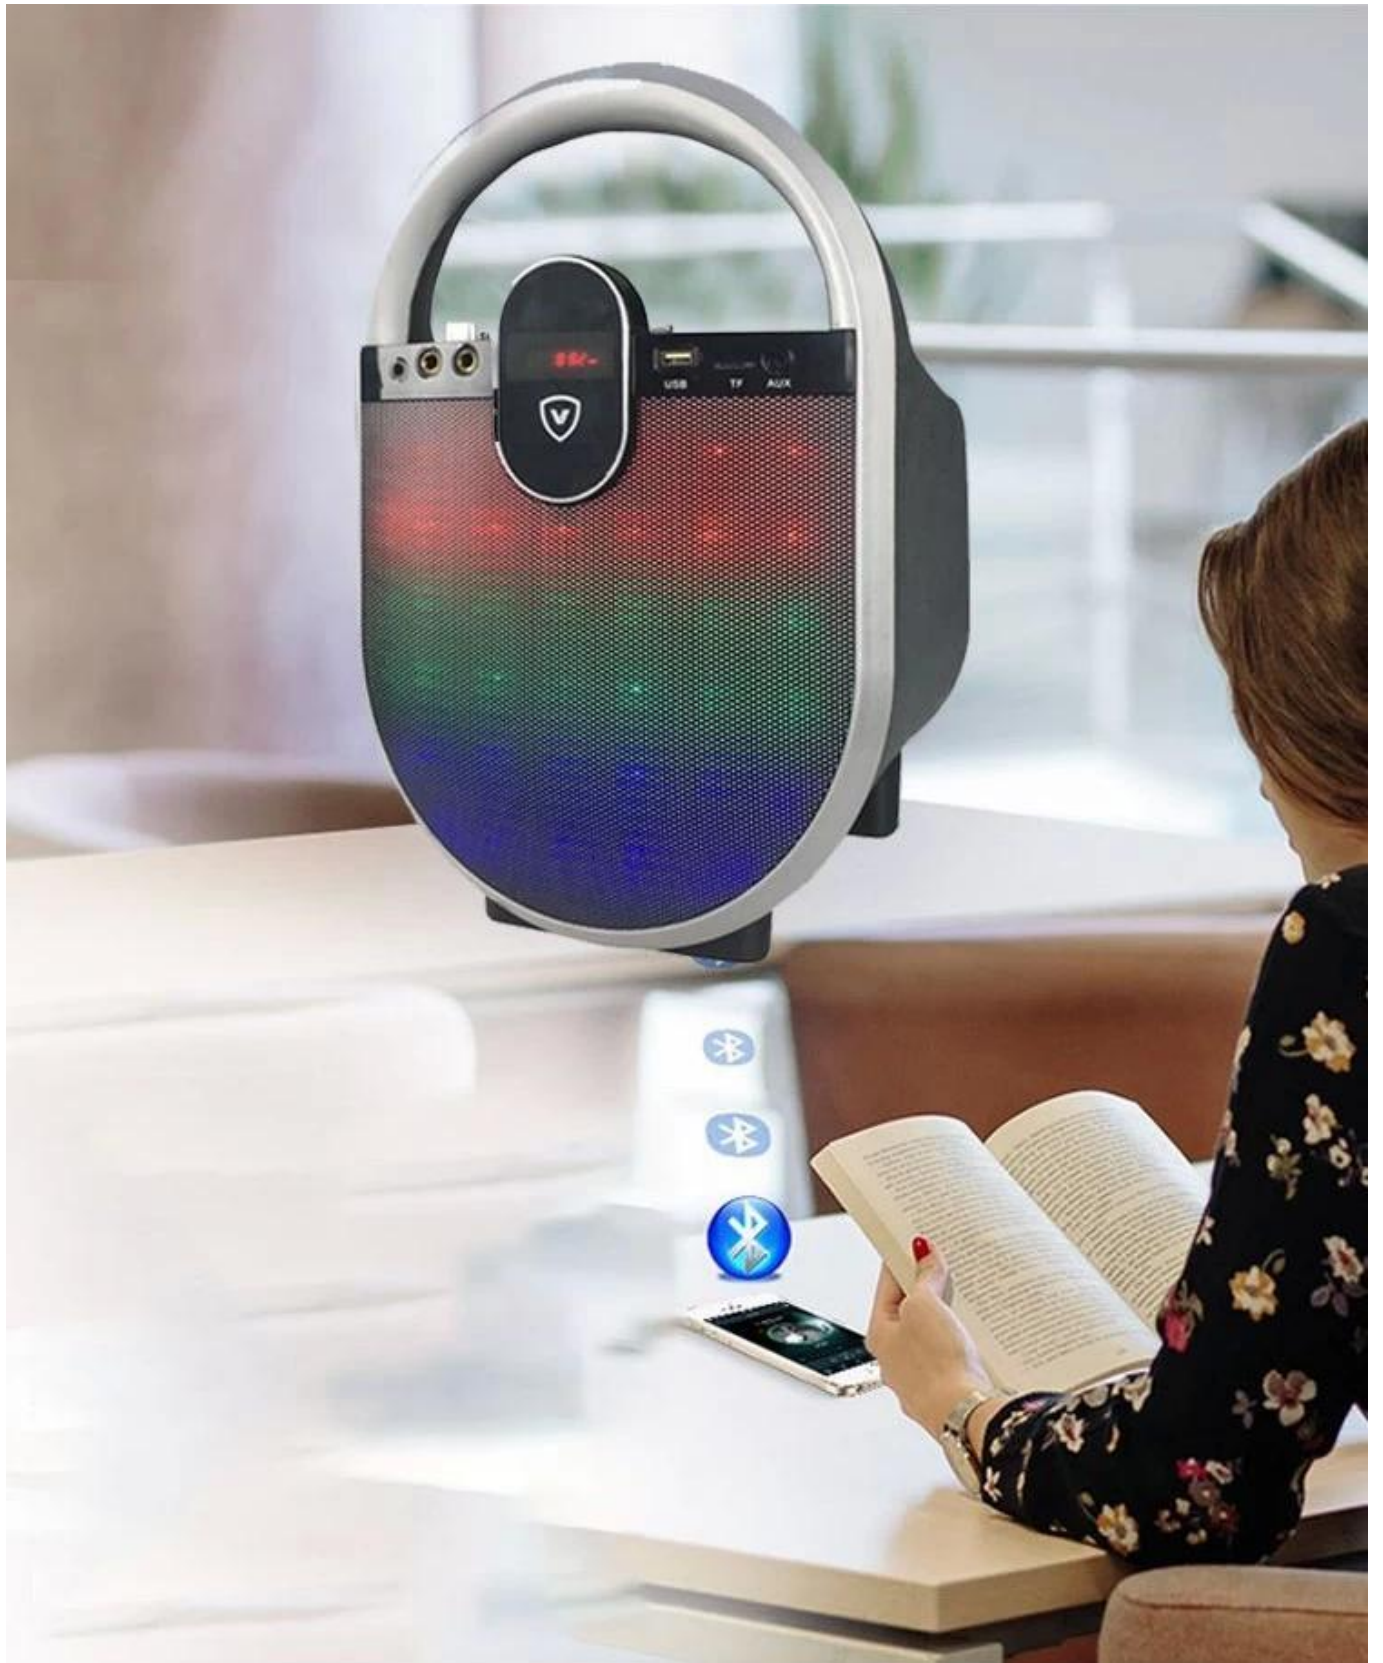

# Portable Light Wireless Speaker

## Product Highlights:

Materials: ABS plastic

Functions: Bluetooth/AUX/USB/TF/FM

Bluetooth version: V5.0

Output power:RMS:20W

Input voltage:DC IN 9V

Frequency response:100HZ---20KHZ

Speaker:6.5" +2"

Distortion:  $\leq 1\%$

Built-in battery:2000mah

S/N ratio: $\geq 95\text{db}$

Product size:300\*250\*410mm

Square dancing

The party singing

Does yoga

Relax