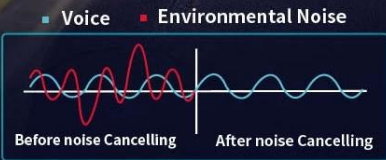

ENC Double Mics
Noise Cancelling

Gaming / Music
Dual Mode

56-90ms
Low latency

HIFI / Bass / ROCK
Three sound effect Switched circularly

V 5.2 Chipset

Touch Control operation

HD Clear Call

Immediate connection once
open charging case lip

4 Microphones

Clear call in a loud noise environment

Built-in dual microphone allows you to use in high-speed driving, busy streets/market, bars, Traffic flow sound, high-speed rail, cycling, motorcycle and other environments, making the call More quiet and clear

Crowd