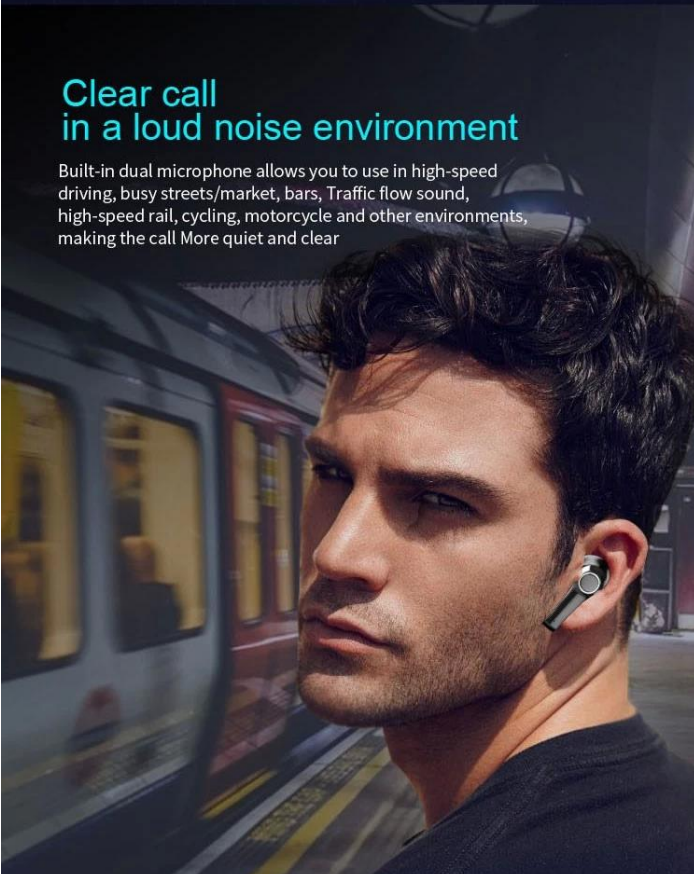

Immediate connection once
open charging case lip

4 Microphones

Clear call in a loud noise environment

Built-in dual microphone allows you to use in high-speed driving, busy streets/market, bars, Traffic flow sound, high-speed rail, cycling, motorcycle and other environments, making the call More quiet and clear