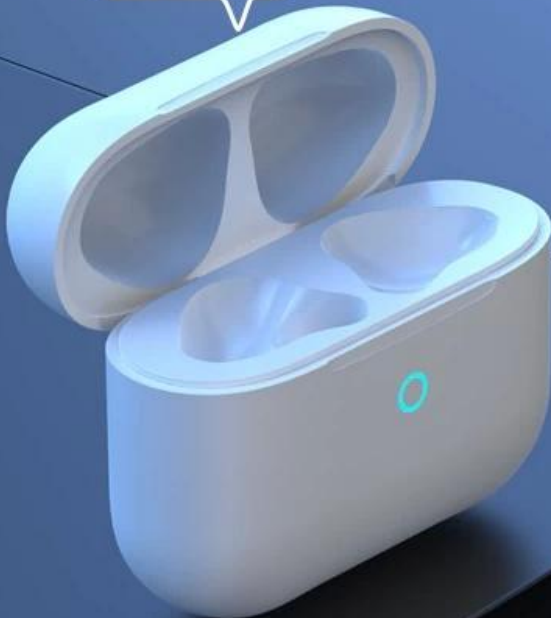

...

The left and right headphones have separate touch function,
Headphones are master headphones on both sides,
regardless of master and slave

Power on

Connected

Bluetooth 5.1

Unstable signal jamming

...

Bluetooth 5.1 chip,
Data transmission loss is lower than that of the previous generation,
Lower transmission rate,
The effective distance is about 10m

Available in six colors Amazing appearance

...

Six colors to choose from
Cool black, apple white, dark green
Earthy gold, light blue, deep blue

Product parameters

Product
Parameters

- Product model
AEP-0242
- Bluetooth chip
5.1
- Bluetooth distance
10 meters
- Playback time
3-4 hours
- Standby endurance
180 hours
- Charging time
1 hour
- Battery capacity
30 Ma
- Charging compartment
capacity
200 Ma