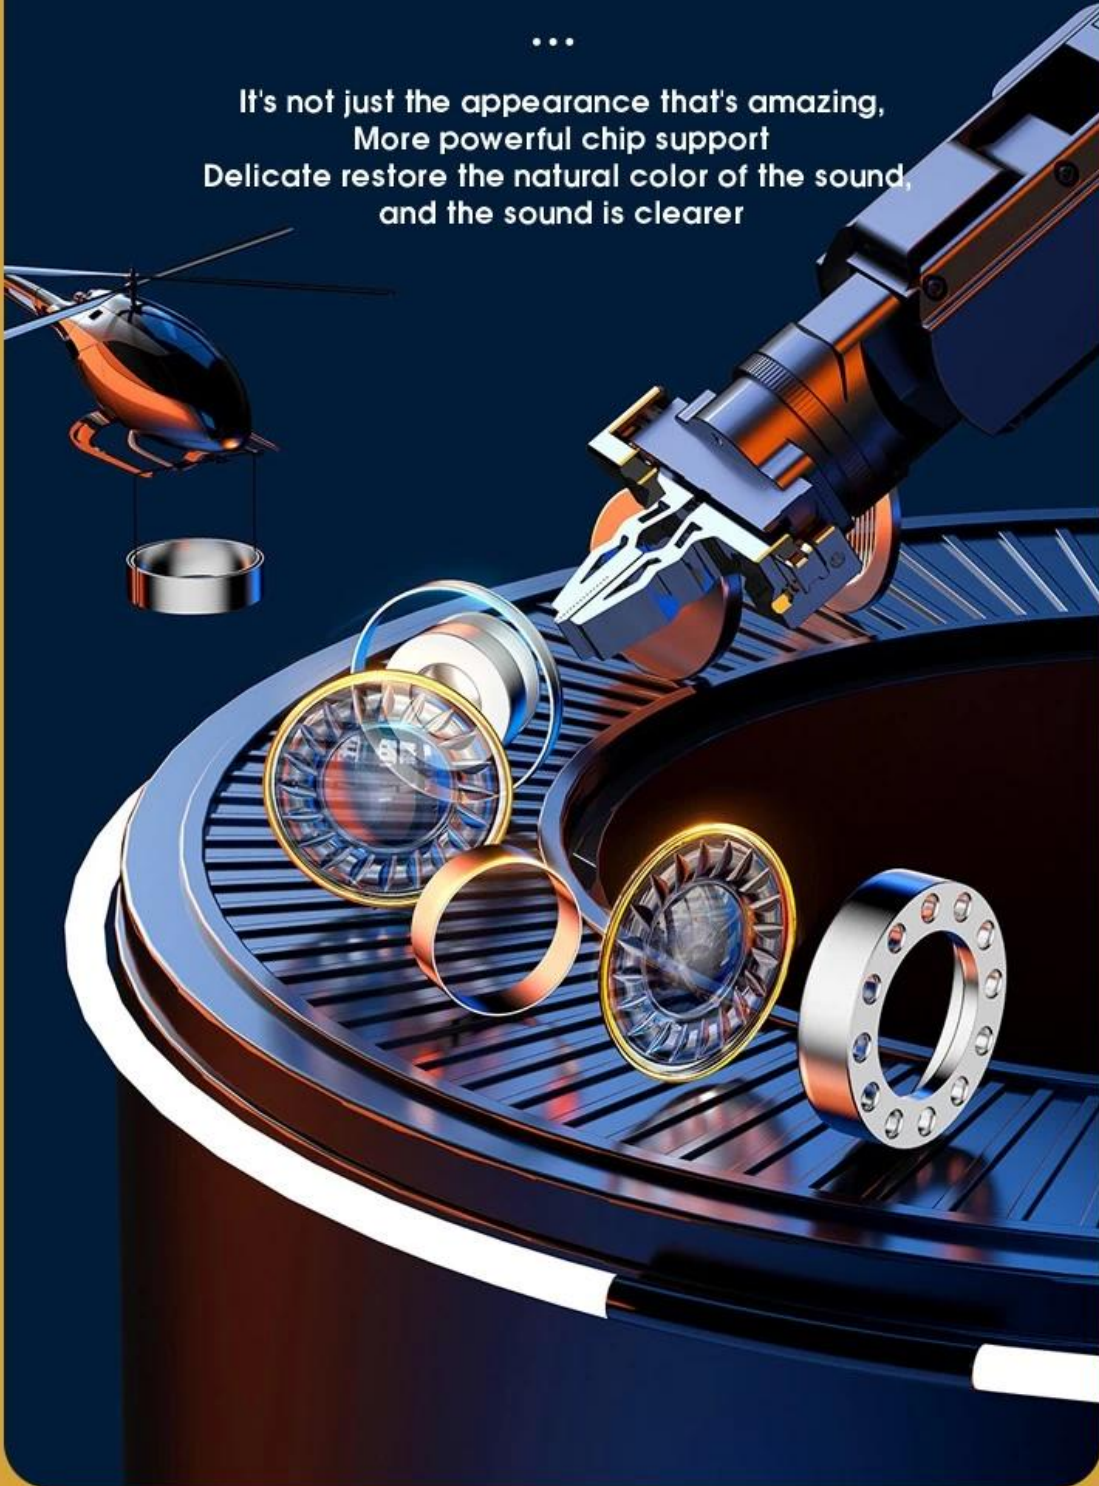

Music always touches our heartstrings.
Listen to the surging music and feel the inexhaustible power

Shock 9D sound 13mm biological shock film

...

It's not just the appearance that's amazing,
More powerful chip support
Delicate restore the natural color of the sound,
and the sound is clearer