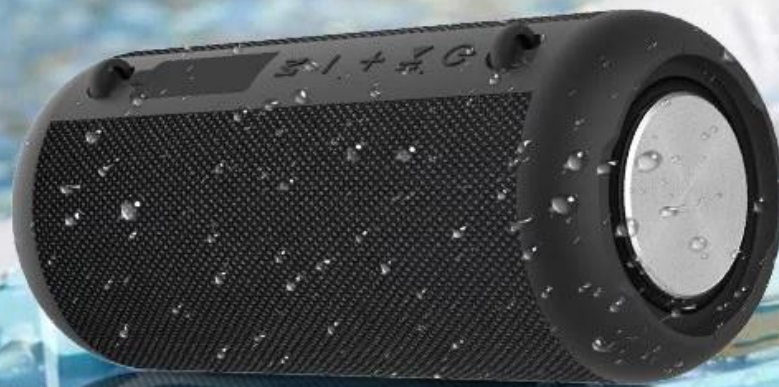

S/N ratio:≥80db

Product size:207*90MM

Bluetooth 5.0

3600mah
Ultra long endurance

TWS two speakers play together

IPX6 Waterproof

IPX6 Waterproof

Outdoor dust

Seismic drop

A portable hanging rope

Four color options

○ black

○ red

○ gray

○ camouflage

Компания: