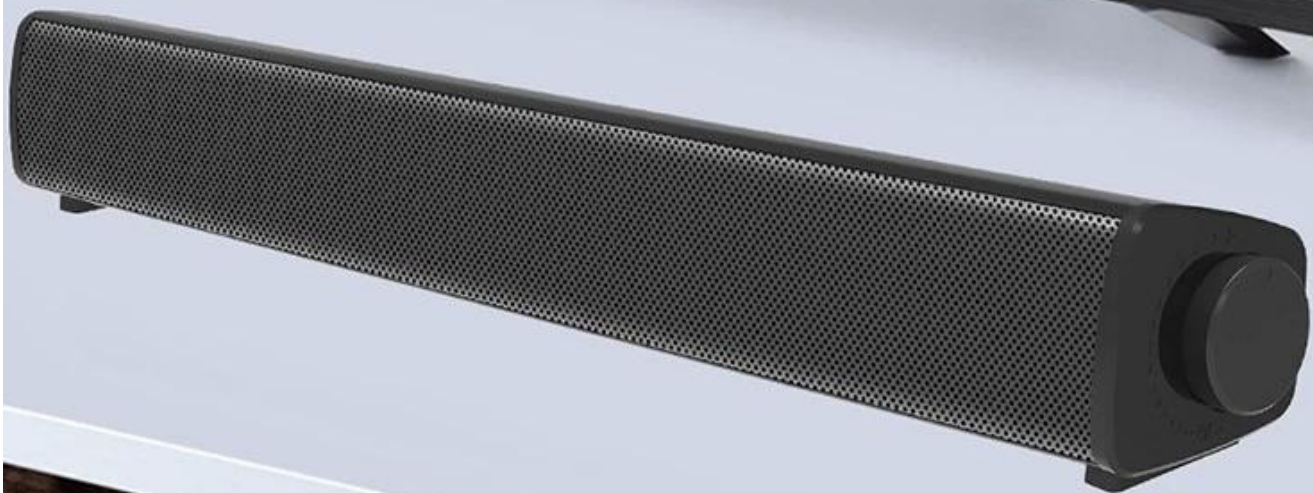

MULTIPLE CONNECTION METHODS

USE CABLE/SUPPORT TWO CONNECTION METHODS
BLUETOOTH ALLOWS YOU TO ENJOY SOUND QUALITY
ALL TYPES OF HD

CELL PHONE

COMPUTER

NOTEBOOK

DESKTOP

3.5MM AUDIO CONNECTOR

USB POWER

WIRELESS CONNECTIONS

USING THE NEW TECHNOLOGY 5.0 CHIP, THE TRANSMISSION DISTANCE IS FREE. OBSTACLES, 10 METERS SMOOTH SIGNAL AND STABLE SIGNAL TRANSMISSION

YOU HAVE SUCCESSFULLY
CONNECTED TO BLUETOOTH.