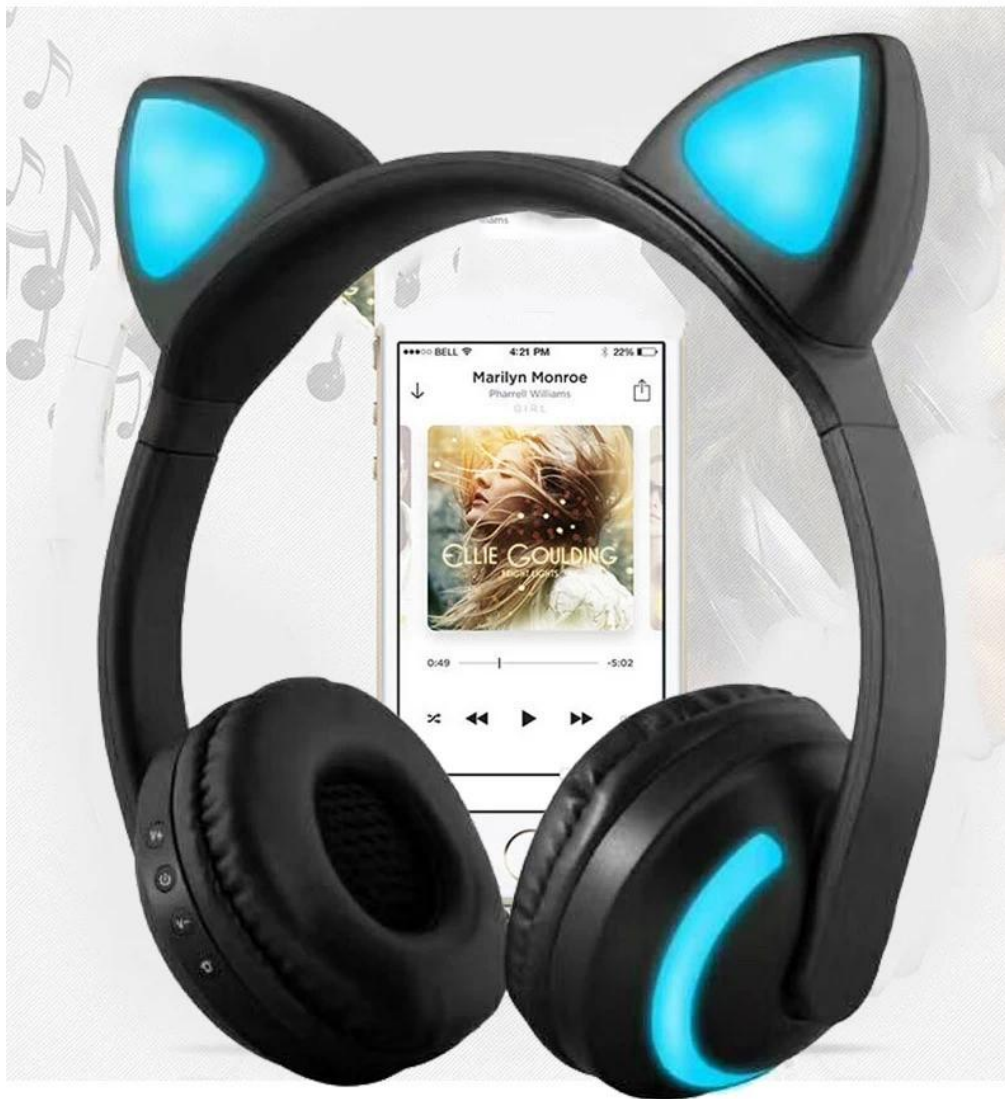

TF/AUX/FM/Build in battery/Wireless

Operating distance:about 10 meters

Play time: 15 hours

Micro USB Charging Port,Build in Mic,over ear

Charger adapter output: DC 5V&300mA

4 in 1,Bluetooth Stereo Wirless Headphone

Vol + - / Next&Forward / Play&Pause / On&Off

Opitional: 2 driven by one

4.1 bluetooth to protect your ears

ネバネバまたは高冷またはやんちゃな

Break through the secondary yuan

Cat ears niang incarnation of god