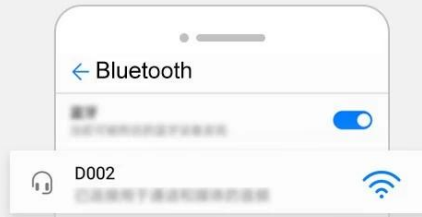

Open the lid to activate and instantly connect to Bluetooth

- BLUETOOTH 5.0 -