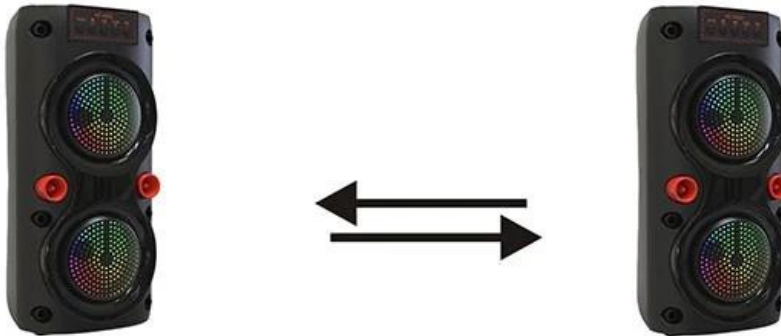

TWS

1. Short press MODE button to switch two same units to bluetooth mode and bluetooth indicate light quick

flashNote: don't connect any other bluetooth devices

2. Short press "SCAN/II" button on one unit when hear "DIDI", then the two units are connected successfully, and the bluetooth indicate light on one of the unit change to blue.