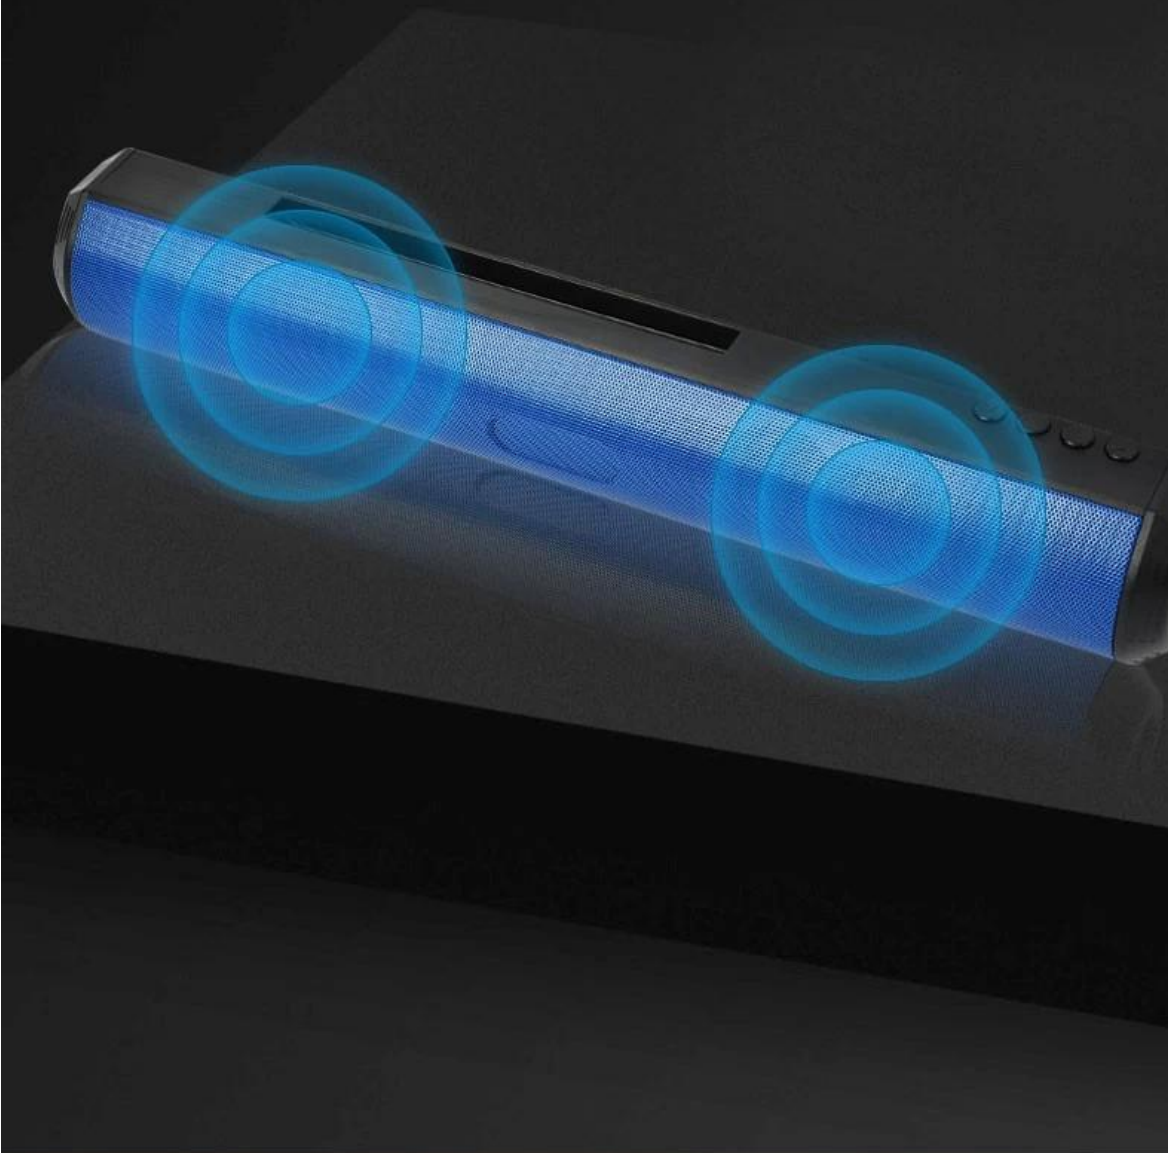

# ANTI MAGNETIC AND ANTI NOISE TECHNOLOGY

ANTIMAGNETIC TECHNOLOGY EFFECTIVELY ELIMINATES TRADITIONAL ACTIVE SOUND,  
BECAUSE IT IS TOO CLOSE TO THE DISPLAY OR MOBILE PHONE, ONCE THERE IS AN INCOMING  
CALL OR VOLTAGE FLUCTUATION CAUSED BY THE SOUND OF ANNOYING "BEEP" SOUND, BUT  
ALSO YOUR CLEAN SOUND