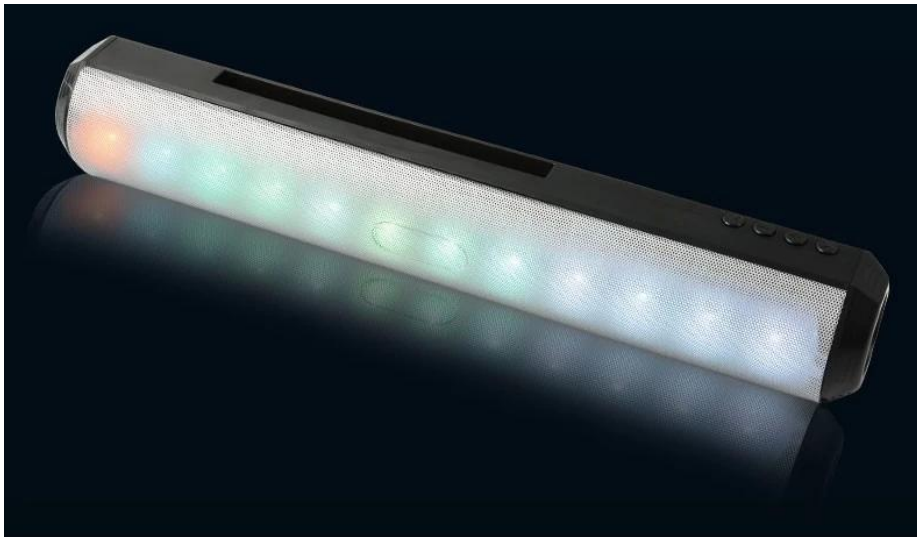

**MORE THAN 99%
NONDESTRUCTIVE REDUCTION**

WE ARE JUST FAITHFUL REDUCERS OF SOUND,
MAKING THE LISTENER LIKE THE SCENE