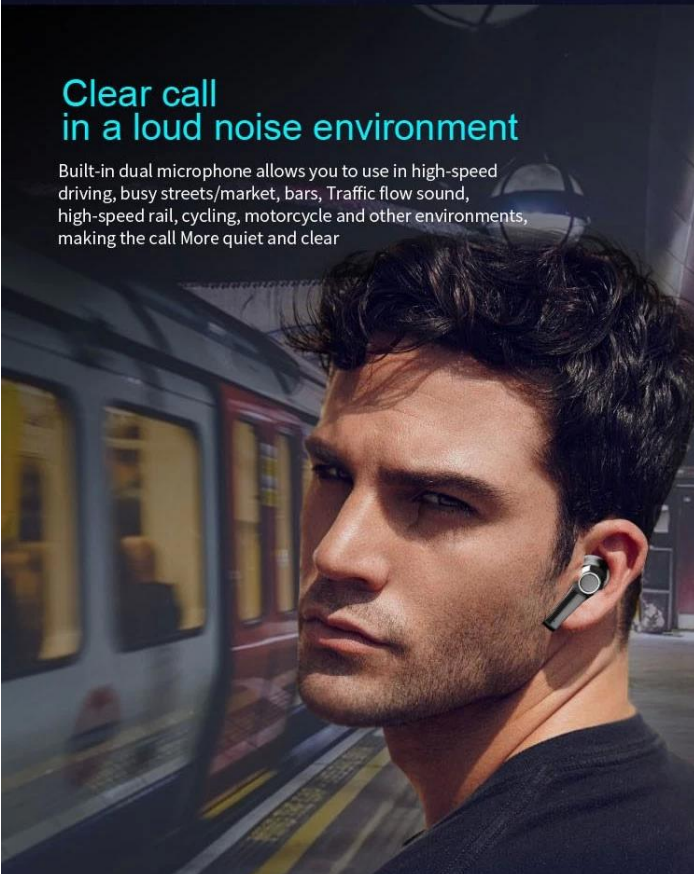

■ Voice ■ Environmental Noise

Crowd

Vehicle Sound

Subway

Busy Streets

Gaming / Music Dual Mode switched

Built in two powerful algorithms, you can switch it between game and music mode By Tapping the earphone