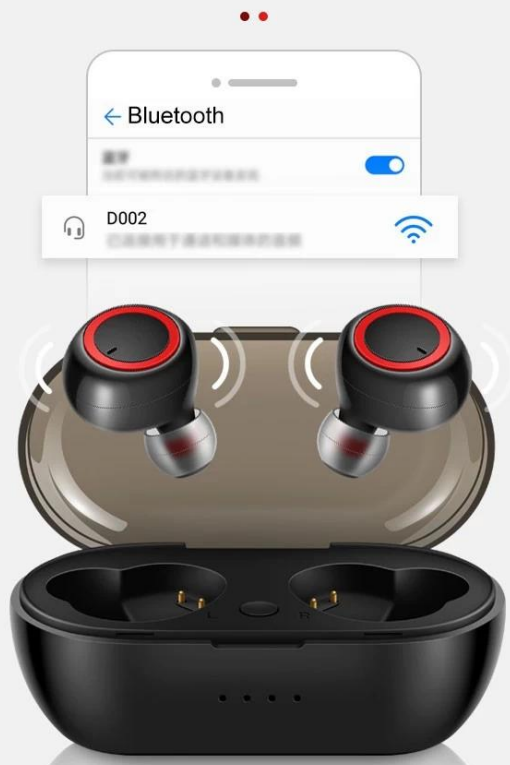

Charging time: 2h

Playing time: 3-4h

Internal resistance: 32 ohms

Signal to noise ratio: 85DB

Frequency response range: 2.4-2.48GHZ

Function: call function, support music

Accessories: manual, USB cable

Earphone size: 20*24*14mm

Open the lid to activate and instantly connect to Bluetooth

- BLUETOOTH 5.0 -

5.0 chip, 10 meters stable transmission

- BLUETOOTH 5.0 -

Running doesn't throw you off

Wear with comfort

- BLUETOOTH 5.0 -

Two headphones make HD calls